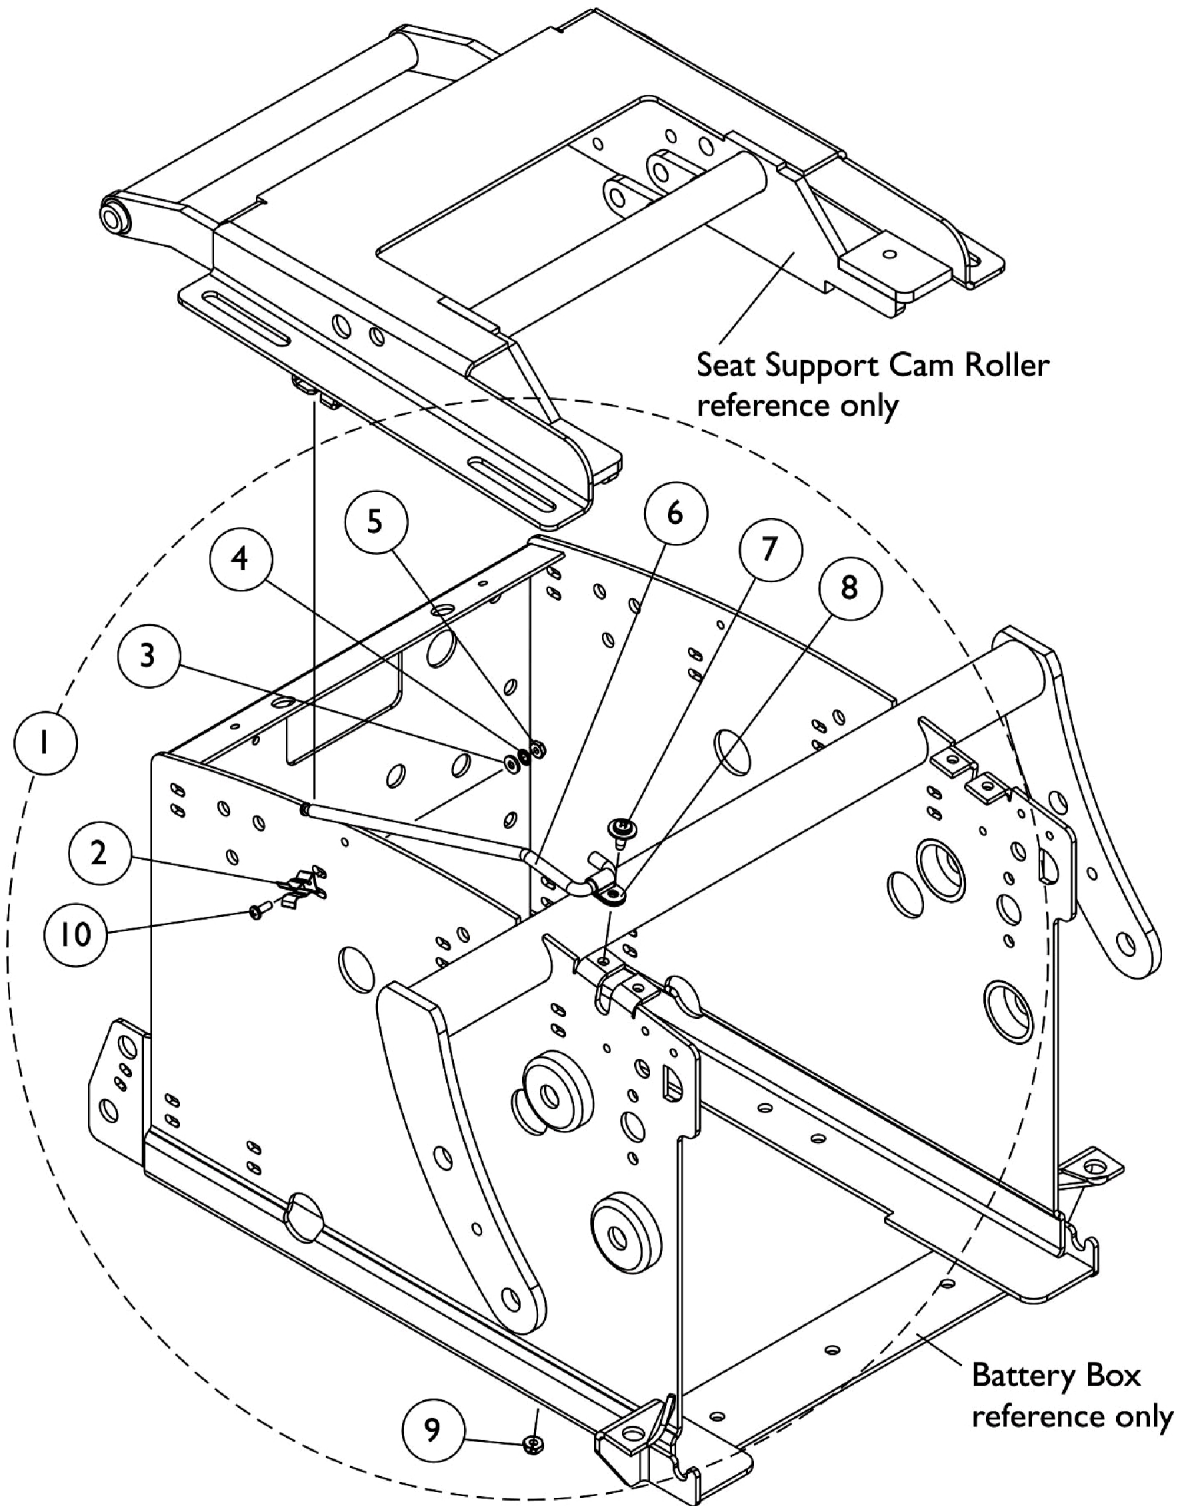

Prop Rod Assembly

Prop Rod Assembly

Item Number	Note	Part Number	Description	Quantity Per	
				Package	Assembly
1	A	1144604-NLA	Kit, Prop Rod Assembly	1	1
2			NLA - Clip, Adjustable Finger Grip (#28)	1	1
3			NLA - Washer, Flat (5/32 x 3/8 x 1/32")	1	1
4			NLA - Lockwasher (1/8" x 3/4" x 1/16")	1	1
5			NLA - Nut, Hex Lock (#6-32)	1	1
6			Rod, Prop	1	1
7			Screw, Phillips Pan Head Tap (#10-32 x 1/2")	1	1
8			Clamp, Strap	1	1
9			Locknut (#10-32)	1	1
10			NLA - Screw, Phillips Pan Head Tap (6-32 x 3/8")	1	1

NOTE: A - Includes items 2-10