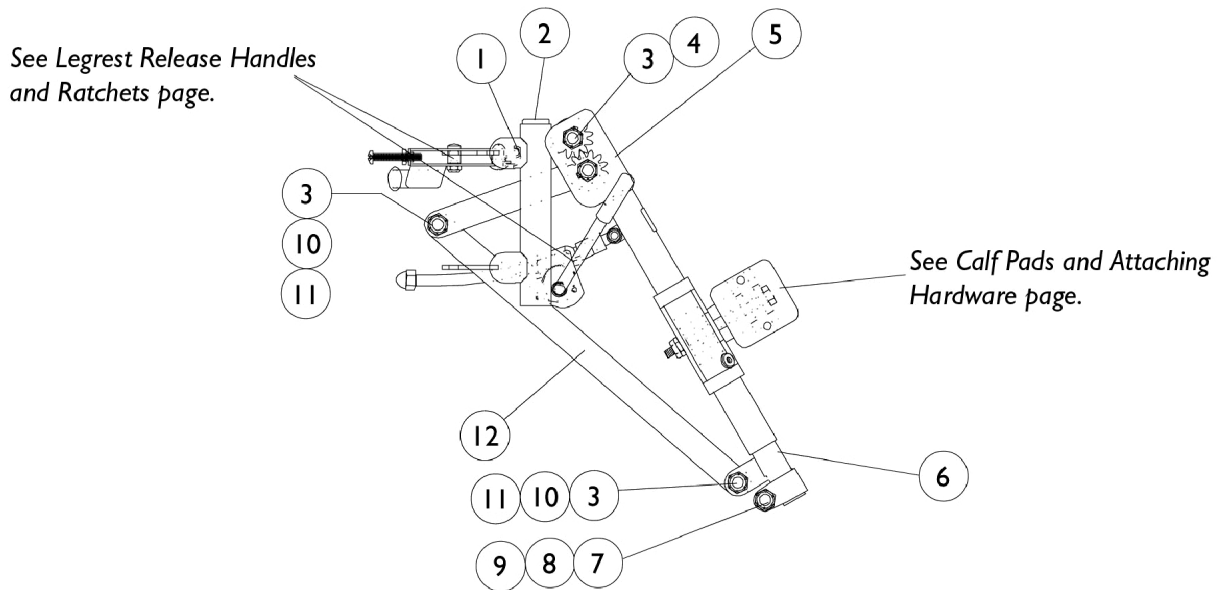

PAL4A Articulating Legrest (Pin Style) Chrome 14"-24" Wide Chairs

Item Number	Note	Part Number	Description	Quantity Per	
				Package	Assembly
1		1058478-NLA	NLA - Tube, Legrest Support - Right	1	1
1		1058479-NLA	NLA - Tube, Legrest Support - Left	1	1
2		1027097	Plug Button, Black (3/4")	1	1
3		40363X000	Hex Nut (3/8"-16)	1	3
4		1022854-NLA	NLA - Screw, Shoulder Slotted Head (1/2 x 1-1/8", 3/8-16)	1	1
5		1022877-NLA	NLA - Tube, Support and Drive Link, Chrome - Right	1	1
5		1022878-NLA	NLA - Tube, Support and Drive Link, Chrome - Left	1	1
6		1022848	Tube, Slide, Articulating, Chrome - Right	1	1
6		1022849	Tube, Slide, Articulating, Chrome - Left	1	1
7		1027377	Washer (#20)	1	1
8		7930363-NLA	NLA - Package, Locknut (5/16"-24)	25	1
9		11232X009	Bolt, Lug (5/16-24 x 1-3/8")	1	1
10		1022866-NLA	NLA - Screw, Socket Button Head (3/8-16 x 3/4")	1	2
11		1049527	Washer, Nylon (3/8 x 3/4 x 1/16")	1	2
12		1022846-NLA	NLA - Bar, Link, Black	1	1
	A	1058482-NLA	NLA - Legrest Support Assembly, Articulating, Adult, Chrome - Right	1	1
	A	1058483-NLA	NLA - Legrest Support Assembly, Articulating, Adult, Chrome - Left	1	1

NOTE: A - Not Shown