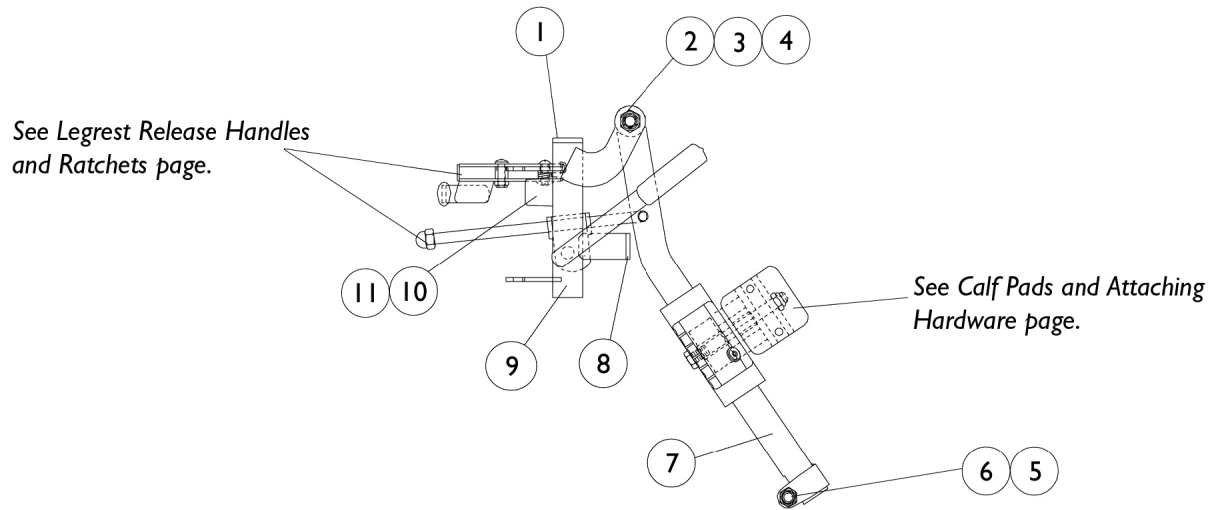

P904A Legrest Supports (Pin Style) Color 14"-24" Wide Chairs

Item Number	Note	Part Number	Description	Quantity Per	
				Package	Assembly
1		1027095	Plug Button, Black (7/8")	1	1
2		11919X000-NLA	NLA - Screw, Slotted Truss Head (3/8-16 x 1-1/2")	1	1
3		1058636-NLA	NLA - Washer, Nylon (25/64 x 7/8 x 1/32")	1	2
4		40363X000	Hex Nut (3/8"-16)	1	1
5		7930330-NLA	NLA - Locknut (5/16-24)	25	3
6		1026030	Bolt, Lug (5/16-24 x 1-3/8")	1	1
7	A	8881048851	Tube, Elevating Adjustable Support, Color - Right	1	1
7	A	8881048852	Tube, Elevating Adjustable Support, Color - Left	1	1
8		1027097	Plug Button, Black (3/4")	1	1
9	A	8881058664-NL A	NLA - Tube, Legrest Support, Color - Right	1	1
9	A	8881058665-NL A	NLA - Tube, Legrest Support, Color - Left	1	1
10		1022874	Bumper	1	1
11		1030979	Screw, Phillips Pan Head Tap (#10-32 x 3/4")	1	1
	A,B	8881058646-NL A	NLA - Legrest Support Assembly, Adult, Color - Right	1	1
	A,B	8881058647-NL A	NLA - Legrest Support Assembly, Adult, Color - Left	1	1

NOTE: A - Specify frame color when ordering. See page titled "Frame Finishes and Touch-Up Paints".
B - Not Shown