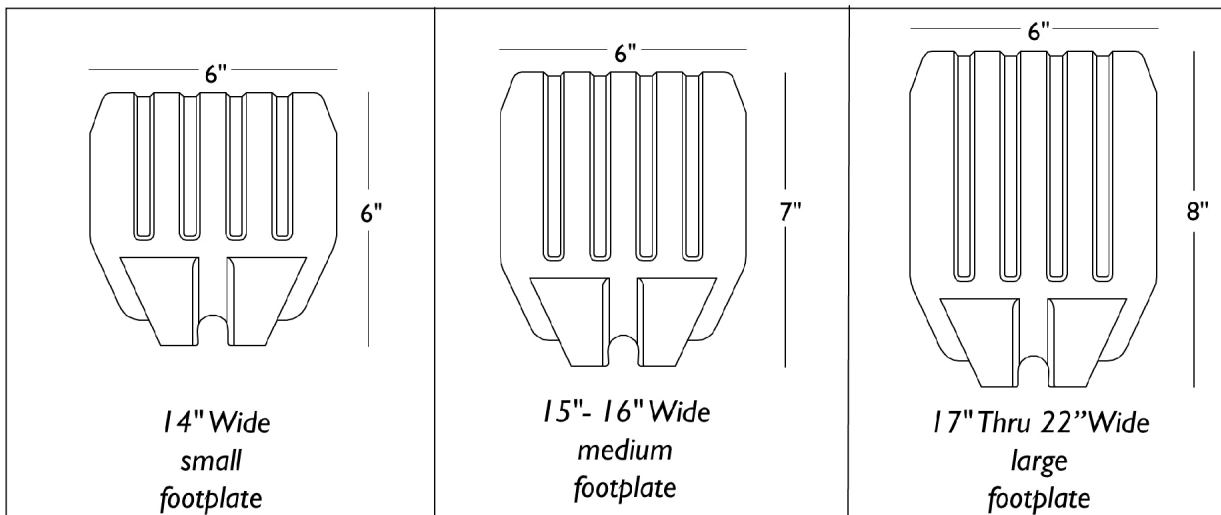

Pivot/Slide Tube and Composite (1651) Footplates

For complete pivot/slide tube and footplates see Front Riggings Reference Chart page.

Pivot/Slide Tube and Composite (1651) Footplates

Item Number	Note	Part Number	Description	Quantity Per	
				Package	Assembly
1	A	1057852	Tube, Pivot/Slide, Curved End, Steel, Black (9-7/8")	1	1
1	A	1057854	Tube, Pivot/Slide, Curved End, 2" Longer, Steel, Black	1	1
1	A	1058418	Tube, Pivot/Slide, Curved End, 4" Longer, Steel, Black	1	1
2		1025457	Spacer, Coved (1/4 x 3/4 x 11/32")	1	2
3		1027097	Plug Button, Black (3/4")	1	1
4		7930323-NLA	NLA - Package, Locknut (1/4-20)	25	1
5		7930366	Package, Socket Head Screw (1/4-20 x 2-1/4")	25	1
6	C	1026879	Footplate, Composite, Small, Black (6" W x 6" L)	1	1
6	D	1026880	Footplate, Composite, Medium, Black (7" W x 6" L)	1	1
6	E	1026881	Footplate, Composite, Large, Black (8" W x 6" L)	1	1
6	B,F	1026879	Footplate, Composite, Small, Black (6" W x 6" L)	1	1
6	B,G	1026880	Footplate, Composite, Medium, Black (7" W x 6" L)	1	1
6	B,H	1026881	Footplate, Composite, Large, Black (8" W x 6" L)	1	1
NOTE: A - Curved B - 70STAPER and PW93ST Only C - 14" Wide D - 15-16" Wide E - 17-22" Wide F - 15-17" Wide G - 18-19" Wide H - 20-22" Wide					