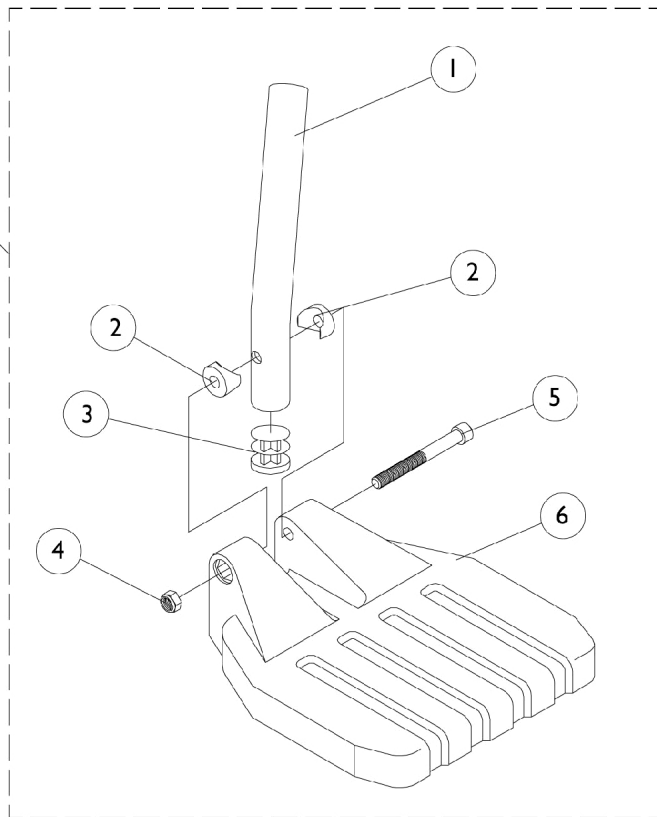

Pivot/Slide Tube and Composite (1651) Footplates

For complete pivot/slide tube and footplates see Front Riggings Reference Chart page.

Pivot/Slide Tube and Composite (1651) Footplates

Item Number	Note	Part Number	Description	Quantity Per	
				Package	Assembly
1	A	1057852	Tube, Pivot/Slide, Curved End, Steel, Black (9-7/8")	1	1
1	A	1057854	Tube, Pivot/Slide, Curved End, 2" Longer, Steel, Black	1	1
1	A	1058418	Tube, Pivot/Slide, Curved End, 4" Longer, Steel, Black	1	1
2		1025457	Spacer, Coved (1/4 x 3/4 x 11/32")	1	2
3		1027097	Plug Button, Black (3/4")	1	1
4		7930323-NLA	NLA - Package, Locknut (1/4-20)	25	1
5		7930366	Package, Socket Head Screw (1/4-20 x 2-1/4")	25	1
6	C	1026879	Footplate, Composite, Small, Black (6" W x 6" L)	1	1
6	D	1026880	Footplate, Composite, Medium, Black (7" W x 6" L)	1	1
6	E	1026881	Footplate, Composite, Large, Black (8" W x 6" L)	1	1
6	B,F	1026879	Footplate, Composite, Small, Black (6" W x 6" L)	1	1
6	B,G	1026880	Footplate, Composite, Medium, Black (7" W x 6" L)	1	1
6	B,H	1026881	Footplate, Composite, Large, Black (8" W x 6" L)	1	1
NOTE: A - Curved B - 70STAPER and PW93ST Only C - 14" Wide D - 15-16" Wide E - 17-22" Wide F - 15-17" Wide G - 18-19" Wide H - 20-22" Wide					