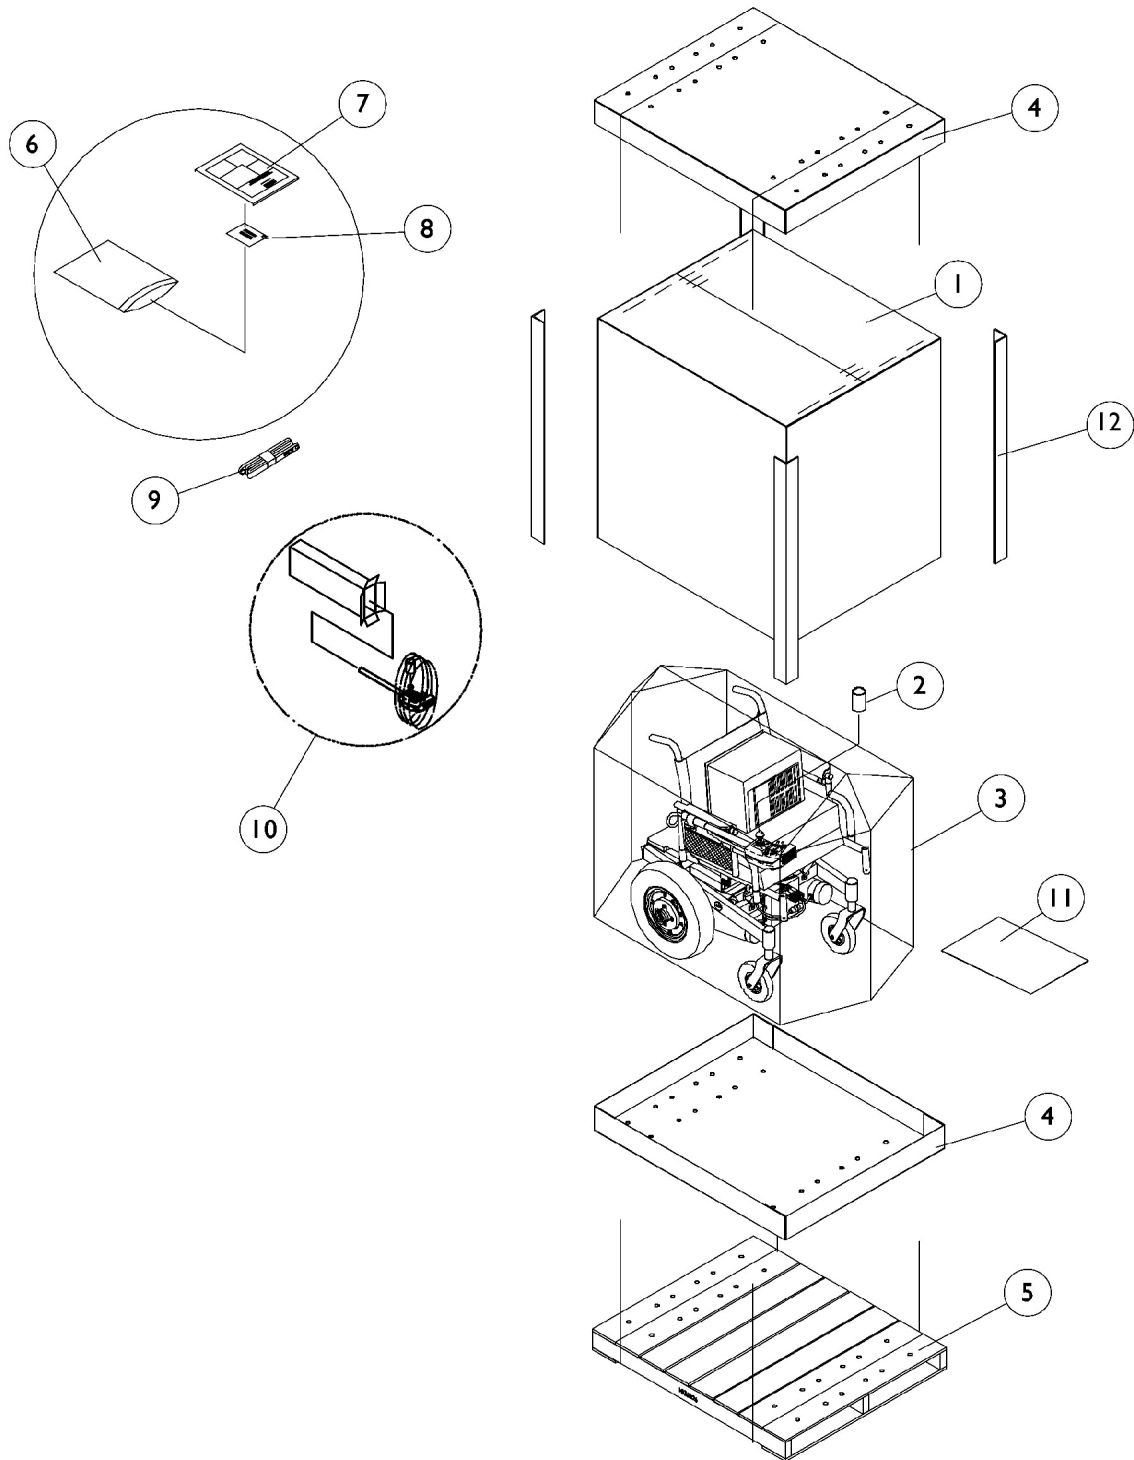

Packaging & Literature

For 3G Storm Series

Packaging & Literature For 3G Storm Series

Item Number	Note	Part Number	Description	Quantity Per	
				Package	Assembly
1	A	1030364	Carton, Cover	1	1
1	B	1031682	Carton, Cover	1	1
1	C	1036028	Carton, Cover	1	1
2		1043198-NLA	NLA - Tube, Paper	1	1
3		1015609-NLA	NLA - Bag, Poly (28" W x 44" D x 80" H)	1	1
4	D	1030362	Carton, Tray	1	2
4	E	1036027	Carton, Tray	1	2
5	F	See Note	See Footnote	1	1
6		1021149-NLA	NLA - Bag, Poly Zip-Lip (13" L x 9" W)	1	1
7		1143155-NLA	NLA - Owner's Manual, Formula CG Seating	1	1
8		00077X031-NLA	NLA - Warranty Card	1	1
9		50000X121	Strap, Battery Lift	1	1
10	G	1012001-NLA	NLA - Carton, Joystick	1	1
10		40131X011-NLA	NLA - Carton, Front Riggings	1	1
11		40131X161	Insert, Plain Pad	1	1
12	A	1115174	Carton, Corner Reinforcement	1	2
12	B	1129589-NLA	Carton, Corner Reinforcement	1	2
12	C	1129590-NLA	Carton, Corner Reinforcement	1	2

NOTE: A - 12" - 20" wide systems with base
 B - 16" - 20" wide systems medium/tall seat-to-floor heights with base
 C - 21" - 24" wide systems with base
 D - 12" - 20" wide systems with base
 E - 21" - 24" wide systems with base
 F - Skid not supplied
 G - Can use part #40131X011 for a Joystick also.