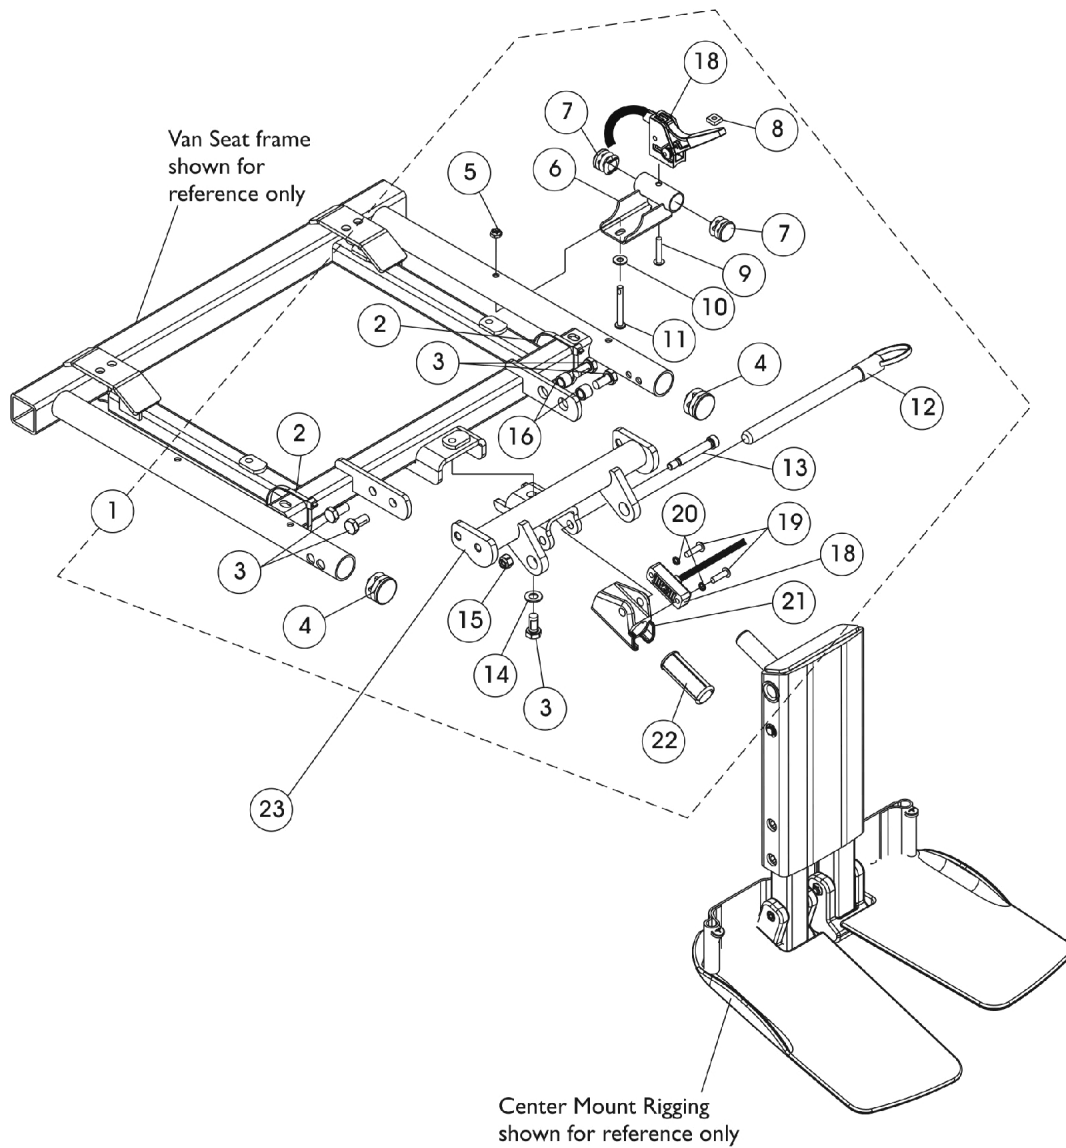

# Center Mount Rigging Mounting Hardware (CTMT-F/CTMT-FJ) For Van Seats

## Center Mount Rigging Mounting Hardware (CTMT-F/CTMT-FJ) For Van Seats

Item Number	Note	Part Number	Description	Quantity Per	
				Package	Assembly
1	A	1146629	Kit, Center Mount Rigging Mounting Hardware For Captain Seat	1	1
2			Tie Wrap (11-1/2" L)	1	2
3			Screw, Hex Head w/ Patch (5/16-18 x 5/8")	1	5
4			Plug Button, Black (1")	1	2
5			Locknut (#10-32)	1	1
6			Bracket, Release Handle, Black, Van Seat	1	1
7			Plug Button, Black (3/4")	1	2
8			Nut, Square (#10-32)	1	1
9			Screw, Phillips Pan Head (#10-32 x 1")	1	1
10			NLA - Washer, Plain (3/16 x 1/2 x 1/16")	1	1
11			Screw, Phillips Pan Head w/ Patch (#10-32 x 1-5/8")	1	1
12			NLA - Pin, Quick Release (5" Long)	1	1
13			Screw, Shoulder Hex Socket Head (5/16" x 1-5/8", 1/4-20)	1	1
14			Washer, Flat (5/16 x 5/8 x 1/16")	1	1
15			Locknut (1/4-20)	1	1
16			Spacer (5/16 x 7/16 x 3/8")	1	2
18			Cable/Brake Assembly	1	1
19			Screw, Phillips Pan Head (#10-32 x 11/16")	1	2
20			NLA - Washer, Lock (3/16 x 5/16 x 1/32")	1	2
21			Housing, Ratchet	1	1
22			Bearing, Glide	1	2
23		1147077	Support, Center Mount Rigging For Captain Seat, Black	1	1
17	B	1121079	Cable/Brake Assembly w/ Ratchet Housing and Glide Bearing	1	1