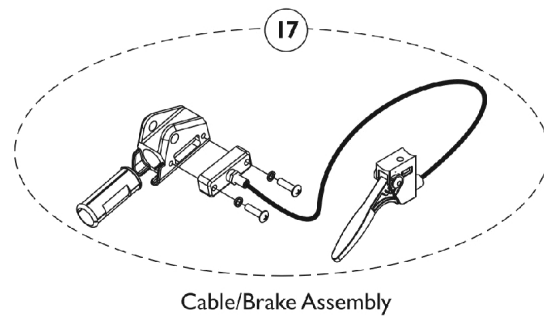

# Center Mount Rigging Mounting Hardware (CTMT-F/CTMT-FJ) For Van Seats

## Center Mount Rigging Mounting Hardware (CTMT-F/CTMT-FJ) For Van Seats

Item Number	Note	Part Number	Description	Quantity Per	
				Package	Assembly
1	A	1146629	Kit, Center Mount Rigging Mounting Hardware For Captain Seat	1	1
2			Tie Wrap (11-1/2" L)	1	2
3			Screw, Hex Head w/ Patch (5/16-18 x 5/8")	1	5
4			Plug Button, Black (1")	1	2
5			Locknut (#10-32)	1	1
6			Bracket, Release Handle, Black, Van Seat	1	1
7			Plug Button, Black (3/4")	1	2
8			Nut, Square (#10-32)	1	1
9			Screw, Phillips Pan Head (#10-32 x 1")	1	1
10			NLA - Washer, Plain (3/16 x 1/2 x 1/16")	1	1
11			Screw, Phillips Pan Head w/ Patch (#10-32 x 1-5/8")	1	1
12			NLA - Pin, Quick Release (5" Long)	1	1
13			Screw, Shoulder Hex Socket Head (5/16" x 1-5/8", 1/4-20)	1	1
14			Washer, Flat (5/16 x 5/8 x 1/16")	1	1
15			Locknut (1/4-20)	1	1
16			Spacer (5/16 x 7/16 x 3/8")	1	2
18			Cable/Brake Assembly	1	1
19			Screw, Phillips Pan Head (#10-32 x 11/16")	1	2
20			NLA - Washer, Lock (3/16 x 5/16 x 1/32")	1	2
21			Housing, Ratchet	1	1
22			Bearing, Glide	1	2
23		1147077	Support, Center Mount Rigging For Captain Seat, Black	1	1
17	B	1121079	Cable/Brake Assembly w/ Ratchet Housing and Glide Bearing	1	1