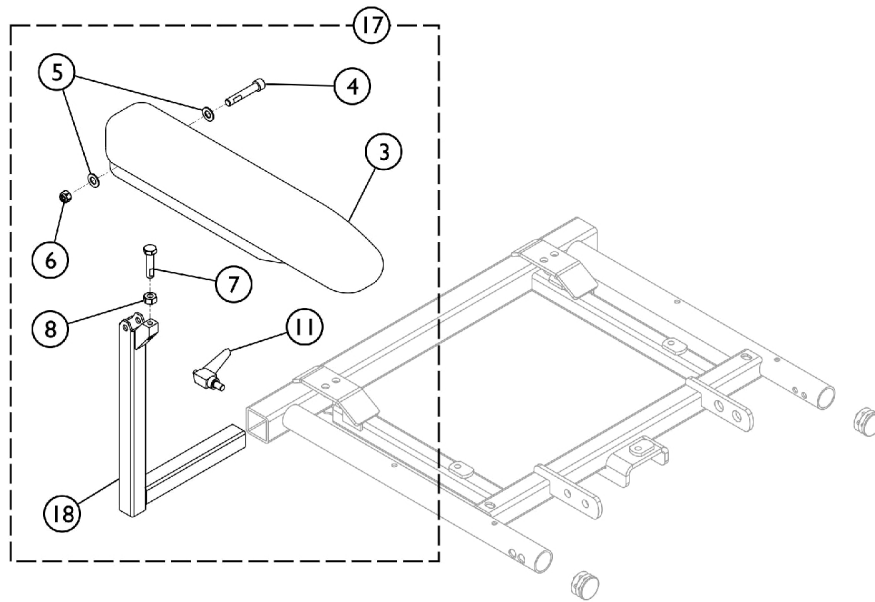

Arms - Van Seat

Adjustable Height Arm Assembly

Fixed Height Arm Assembly

Arms - Van Seat

Item Number	Note	Part Number	Description	Quantity Per																					
				Package	Assembly																				
1	A	1142476	Arm Assembly, Adjustable Height Full Length, Black - Right	1	1																				
1	A	1142477	Arm Assembly, Adjustable Height Full Length, Black - Left	1	1																				
1	A	1142494	Arm Assembly, Adjustable Height Desk Length, Black - Right	1	1																				
1	A	1142495	Arm Assembly, Adjustable Height Desk Length, Black - Left	1	1																				
2	B	1142487	Upper Arm Assembly, Desk Length (Right/Left)	1	1																				
3			Arm Pad, Desk Length, Black Urethane (12-1/4" L x 2-5/8" W)	1	1																				
4			Screw, Socket Head w/ Patch (5/16-18 x 1-3/4")	1	1																				
5			Washer, Flat (5/16 x 5/8 x 1/16")	1	2																				
6			Locknut (5/16-18)	1	1																				
7			Screw, Hex Head w/ Patch (5/16-18 x 1-1/4")	1	1																				
8			NLA - Nut, Hex (5/16-18)	1	1																				
9			Tube, Arm, Upper Adjustable Height, Black	1	1																				
2			B	1140426	Upper Arm Assembly, Full Length (Right/Left)	1	1																		
3					Arm Pad, Full Length, Urethane, Black (15" L x 2-5/8" W)	1	1																		
4					Screw, Socket Head w/ Patch (5/16-18 x 1-3/4")	1	1																		
5					Washer, Flat (5/16 x 5/8 x 1/16")	1	2																		
6					Locknut (5/16-18)	1	1																		
7	Screw, Hex Head w/ Patch (5/16-18 x 1-1/4")	1			1																				
8	NLA - Nut, Hex (5/16-18)	1			1																				
9	Tube, Arm, Upper Adjustable Height, Black	1			1																				
3	C	1139923			Arm Pad, Desk Length, Black Urethane (12-1/4" L x 2-5/8" W)	1	1																		
3					C	1139924	Arm Pad, Full Length, Urethane, Black (15" L x 2-5/8" W)	1	1																
10							C	1114910	Knob, Adjustment, Black (5/16-18 x 3/4")	1	1														
11									C	1114914	Handle, Release, Black (5/16-18 x 1/2")	1	1												
12											C	1113646	Tube, Arm, Lower Adjustable Width, Black - Right	1	1										
12			C	1113647									Tube, Arm, Lower Adjustable Width, Black - Left	1	1										
17													C	1142490	Arm Assembly, Fixed Height Desk Length, Black - Right	1	1								
17															C	1142491	Arm Assembly, Fixed Height Desk Length, Black - Left	1	1						
17																	C	1142485	Arm Assembly, Fixed Height Full Length, Black - Right	1	1				
17																			C	1142484	Arm Assembly, Fixed Height Full Length, Black - Left	1	1		
18																					C	1114797-NLA	NLA - Tube, Arm, Fixed Height, Black - Left	1	1
18																							C	1114359-NLA	NLA - Tube, Arm, Fixed Height, Black - Right