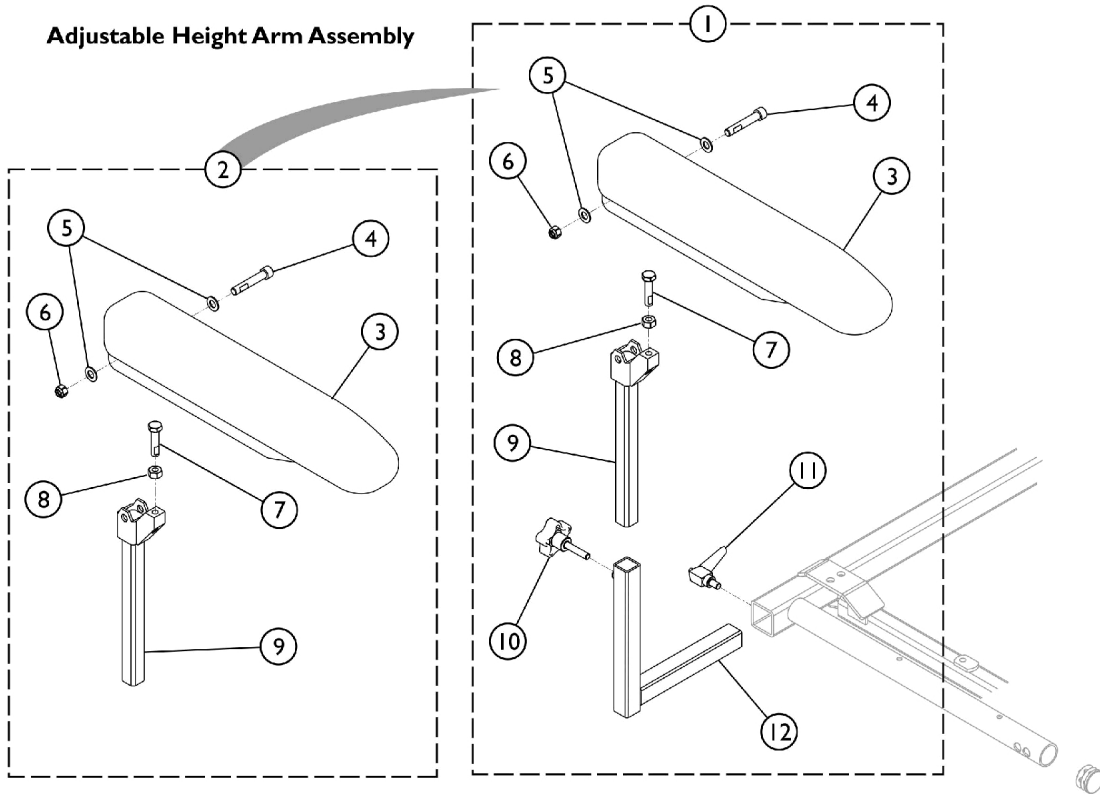

Arms - Van Seat

Adjustable Height Arm Assembly

Fixed Height Arm Assembly

Arms - Van Seat

Item Number	Note	Part Number	Description	Quantity Per																					
				Package	Assembly																				
1	A	1142476	Arm Assembly, Adjustable Height Full Length, Black - Right	1	1																				
1	A	1142477	Arm Assembly, Adjustable Height Full Length, Black - Left	1	1																				
1	A	1142494	Arm Assembly, Adjustable Height Desk Length, Black - Right	1	1																				
1	A	1142495	Arm Assembly, Adjustable Height Desk Length, Black - Left	1	1																				
2	B	1142487	Upper Arm Assembly, Desk Length (Right/Left)	1	1																				
3			Arm Pad, Desk Length, Black Urethane (12-1/4" L x 2-5/8" W)	1	1																				
4			Screw, Socket Head w/ Patch (5/16-18 x 1-3/4")	1	1																				
5			Washer, Flat (5/16 x 5/8 x 1/16")	1	2																				
6			Locknut (5/16-18)	1	1																				
7			Screw, Hex Head w/ Patch (5/16-18 x 1-1/4")	1	1																				
8			NLA - Nut, Hex (5/16-18)	1	1																				
9			Tube, Arm, Upper Adjustable Height, Black	1	1																				
2			B	1140426	Upper Arm Assembly, Full Length (Right/Left)	1	1																		
3					Arm Pad, Full Length, Urethane, Black (15" L x 2-5/8" W)	1	1																		
4					Screw, Socket Head w/ Patch (5/16-18 x 1-3/4")	1	1																		
5					Washer, Flat (5/16 x 5/8 x 1/16")	1	2																		
6					Locknut (5/16-18)	1	1																		
7	Screw, Hex Head w/ Patch (5/16-18 x 1-1/4")	1			1																				
8	NLA - Nut, Hex (5/16-18)	1			1																				
9	Tube, Arm, Upper Adjustable Height, Black	1			1																				
3	C	1139923			Arm Pad, Desk Length, Black Urethane (12-1/4" L x 2-5/8" W)	1	1																		
3					C	1139924	Arm Pad, Full Length, Urethane, Black (15" L x 2-5/8" W)	1	1																
10							C	1114910	Knob, Adjustment, Black (5/16-18 x 3/4")	1	1														
11									C	1114914	Handle, Release, Black (5/16-18 x 1/2")	1	1												
12											C	1113646	Tube, Arm, Lower Adjustable Width, Black - Right	1	1										
12			C	1113647									Tube, Arm, Lower Adjustable Width, Black - Left	1	1										
17													C	1142490	Arm Assembly, Fixed Height Desk Length, Black - Right	1	1								
17															C	1142491	Arm Assembly, Fixed Height Desk Length, Black - Left	1	1						
17																	C	1142485	Arm Assembly, Fixed Height Full Length, Black - Right	1	1				
17																			C	1142484	Arm Assembly, Fixed Height Full Length, Black - Left	1	1		
18																					C	1114797-NLA	NLA - Tube, Arm, Fixed Height, Black - Left	1	1
18																							C	1114359-NLA	NLA - Tube, Arm, Fixed Height, Black - Right