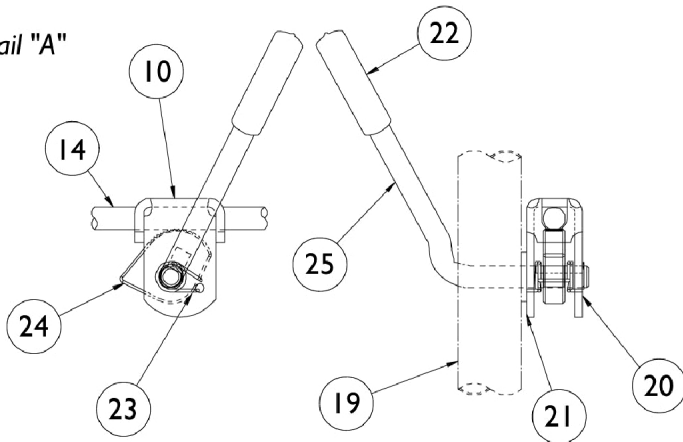

AT5544 Legrest Supports

Center Pivot Sector Riggings

detail "A"

AT5544 Legrest Supports Center Pivot Sector Riggings

Item Number	Note	Part Number	Description	Quantity Per	
				Package	Assembly
1		1017187	Cover, Top	1	1
2		1028529	Screw, Phillips Pan Head (#8-32 x 3/8")	1	2
3		40363X000	Hex Nut (3/8"-16)	1	1
4		1058636-NLA	NLA - Washer, Nylon (25/64 x 7/8 x 1/32")	1	2
5		11919X000-NLA	NLA - Screw, Slotted Truss Head (3/8-16 x 1-1/2")	1	1
6		7930330-NLA	NLA - Locknut (5/16-24)	25	3
7		1026030	Bolt, Lug (5/16-24 x 1-3/8")	1	1
8		1043556-NLA	NLA - Tube, Elevating Adjustable Support, Black - Right	1	1
8		1043557-NLA	NLA - Tube, Elevating Adjustable Support, Black - Left	1	1
8	A	8881048851	Tube, Elevating Adjustable Support, Color - Right	1	1
8	A	8881048852	Tube, Elevating Adjustable Support, Color - Left	1	1
9		1032266	Bracket, Legrest Pad Mounting, Black	1	1
10		04528X002	Bracket, Release, Black	1	1
11		1025451	Screw, Slotted Hex Washer Head (#10-32 x 5/8")	1	2
12		1025454	Housing, Latch - Right	1	1
12		1025455	Housing, Latch - Left	1	1
13		7930314	Package, Screw, Slotted Hex Washer Head (#10-32 x 1/2")	25	1
14		42326X001	Bar, Ratchet	1	1
15		7930336-NLA	NLA - Nut, Acorn (5/16-24)	25	1
16		1017148	Pivot, Footrest	1	1
17		1029501	Plug Button, Black (1")	1	1
18		7930301-NLA	NLA - Package, Button Head Cap Screw (1/4-20 x 1-3/4")	25	1
19	A	8881045289	Bracket, Legrest Support, Color - Right	1	1
19	A	8881045290	Bracket, Legrest Support, Color - Left	1	1
20		1040831	Ring, Snap	1	1
21		7930310-NLA	NLA - Washer, Nylon (5/16 x 11/16 x 1/16")	25	1
22		1040060	Tip, Plastic, Black	1	1
23		1037485	Spring, Release	1	1
24		1037125	Cam, Legrest	1	1
25		1037126	Handle, Release	1	1
	B	8881045291	Legrest Support Assembly, Sector, Color - Right	1	1
	B	8881045292	Legrest Support Assembly, Sector, Color - Left	1	1

NOTE: A - Specify frame color, see page titled "Packaging, Literature, Frame Finishes and Touch-Up Paint."
B - Not Shown