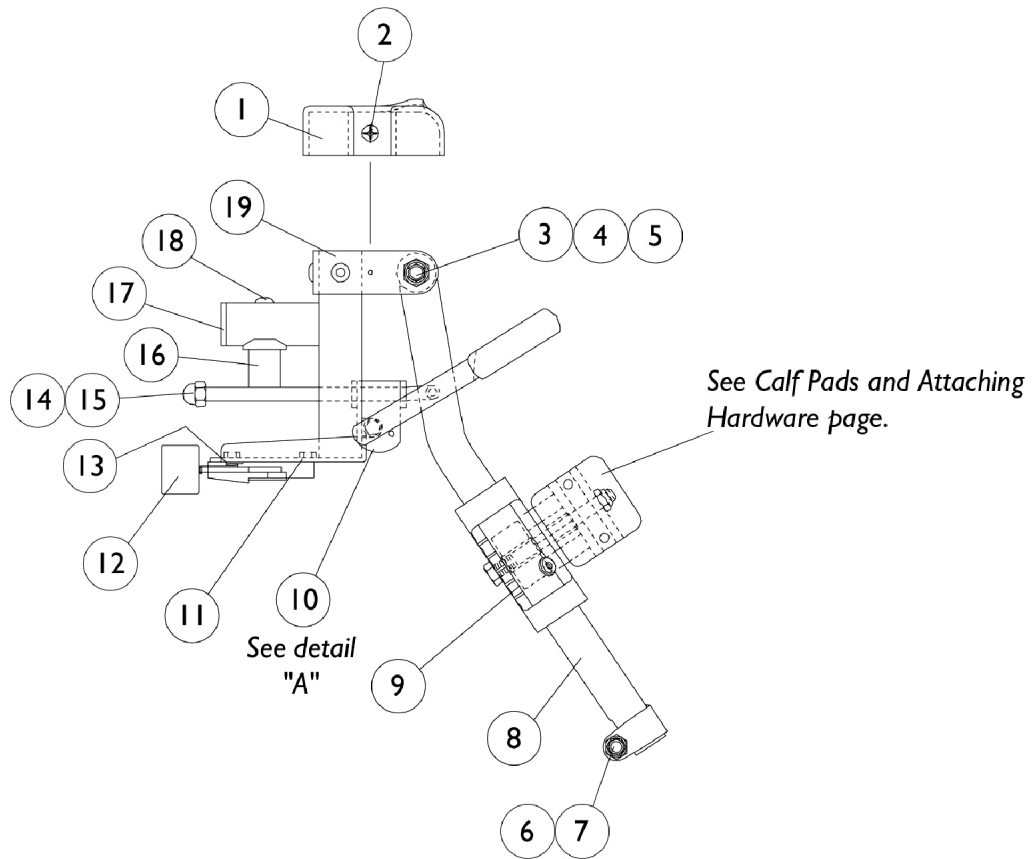

AT5544 Legrest Supports

Center Pivot Sector Riggings

detail "A"

AT5544 Legrest Supports Center Pivot Sector Riggings

Item Number	Note	Part Number	Description	Quantity Per	
				Package	Assembly
1		1017187	Cover, Top	1	1
2		1028529	Screw, Phillips Pan Head (#8-32 x 3/8")	1	2
3		40363X000	Hex Nut (3/8"-16)	1	1
4		1058636-NLA	NLA - Washer, Nylon (25/64 x 7/8 x 1/32")	1	2
5		11919X000-NLA	NLA - Screw, Slotted Truss Head (3/8-16 x 1-1/2")	1	1
6		7930330-NLA	NLA - Locknut (5/16-24)	25	3
7		1026030	Bolt, Lug (5/16-24 x 1-3/8")	1	1
8		1043556-NLA	NLA - Tube, Elevating Adjustable Support, Black - Right	1	1
8		1043557-NLA	NLA - Tube, Elevating Adjustable Support, Black - Left	1	1
8	A	8881048851	Tube, Elevating Adjustable Support, Color - Right	1	1
8	A	8881048852	Tube, Elevating Adjustable Support, Color - Left	1	1
9		1032266	Bracket, Legrest Pad Mounting, Black	1	1
10		04528X002	Bracket, Release, Black	1	1
11		1025451	Screw, Slotted Hex Washer Head (#10-32 x 5/8")	1	2
12		1025454	Housing, Latch - Right	1	1
12		1025455	Housing, Latch - Left	1	1
13		7930314	Package, Screw, Slotted Hex Washer Head (#10-32 x 1/2")	25	1
14		42326X001	Bar, Ratchet	1	1
15		7930336-NLA	NLA - Nut, Acorn (5/16-24)	25	1
16		1017148	Pivot, Footrest	1	1
17		1029501	Plug Button, Black (1")	1	1
18		7930301-NLA	NLA - Package, Button Head Cap Screw (1/4-20 x 1-3/4")	25	1
19	A	8881045289	Bracket, Legrest Support, Color - Right	1	1
19	A	8881045290	Bracket, Legrest Support, Color - Left	1	1
20		1040831	Ring, Snap	1	1
21		7930310-NLA	NLA - Washer, Nylon (5/16 x 11/16 x 1/16")	25	1
22		1040060	Tip, Plastic, Black	1	1
23		1037485	Spring, Release	1	1
24		1037125	Cam, Legrest	1	1
25		1037126	Handle, Release	1	1
	B	8881045291	Legrest Support Assembly, Sector, Color - Right	1	1
	B	8881045292	Legrest Support Assembly, Sector, Color - Left	1	1

NOTE: A - Specify frame color, see page titled "Packaging, Literature, Frame Finishes and Touch-Up Paint."
B - Not Shown