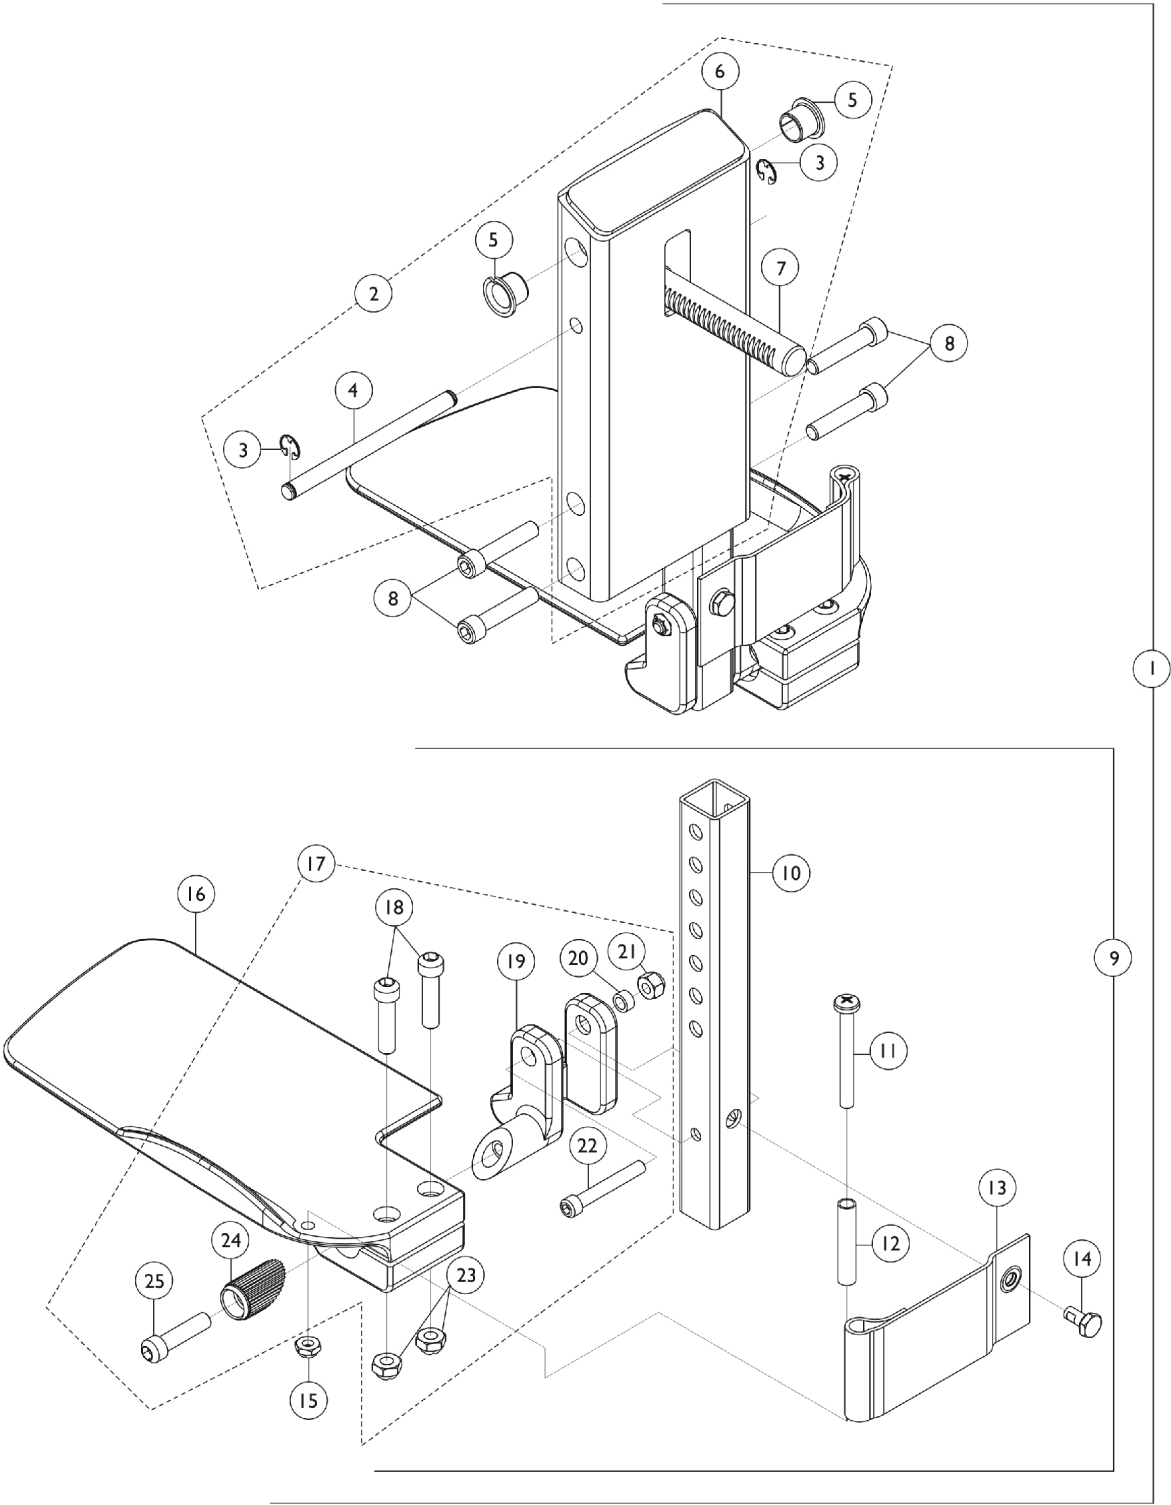

Front Rigging - Center Mount Rigging (CTMT-F) Before 12/10/08 (CTMT-F = 12-1/4" - 15" Range)

Front Rigging - Center Mount Rigging (CTMT-F) Before 12/10/08 (CTMT-F = 12-1/4" - 15" Range)

Item Number	Note	Part Number	Description	Quantity Per	
				Package	Assembly
1	A	See Note	See Footnote	1	1
2	B	1120346-NLA	NLA - Legrest Support Assembly, Center Mount, Black	1	1
3		1113376-NLA	NLA - Ring, Retainer (1/4 x 1/2 x 1/64")	1	2
4		1113373-NLA	NLA - Pin, Angle, Adjustable, ASBA	1	1
5		1110669	Bearing, Flange (1/2 x 13/16 x 1/2")	1	2
6	F	1113609-NLA	NLA - Support, Center Mount Rigging Legrest, Black	1	1
7		1113372	Rack, Center Mount Rigging Angle Adjustable	1	1
8		1021344	Screw, Socket Head (5/16-18 x 1-1/2")	1	4
9	C	1123034-NLA	NLA - Extension Tube and Footplate Assembly w/ Heel Loop, Short - Right	1	1
9	C	1123035-NLA	NLA - Extension Tube and Footplate Assembly w/ Heel Loop, Short - Left	1	1
10		1123044	Tube, Footrest Extension, Short (CTMTJ/CTMT-FJ = 9-1/4 - 12") (CTMT/CTMT-F = 12-1/4 - 15") (PCTMT = 10 - 13")	1	1
11		1021421-NLA	NLA - Screw, Phillips Pan Head (1/4-20 x 2-1/4")	1	2
12		1006477-NLA	NLA - Spacer (1/4 x 11/32 x 1-3/4")	1	2
13		1121996-NLA	NLA - Heel Loop, Center Mount Rigging	1	2
14		1078214	Screw, Hex Head w/ Patch (1/4-20 x 1/2")	1	2
15		1025195	Locknut (1/4-20)	1	2
16	E	1113606-NLA	NLA - Footplate, Center Mount Rigging, Black - Right (5-1/4" W x 9-5/8" L)	1	1
16	E	1113607-NLA	NLA - Footplate, Center Mount Rigging, Black - Left (5-1/4" W x 9-5/8" L)	1	1
17	D	1120345-NLA	NLA - Center Mount Rigging Footplate Mounting Hardware - Right	1	1
17	D	1121123-NLA	NLA - Center Mount Rigging Footplate Mounting Hardware - Left	1	1
18		1021343	Screw, Socket Head (5/16-18 x 1-1/4")	1	2
19		1113384-NLA	NLA - Hinge, Adjustable Angle - Right	1	1
19		1113385-NLA	NLA - Hinge, Adjustable Angle - Left	1	1
20		1047449-NLA	NLA - Spacer (1/4 x 3/8 x 3/16")	1	1
21		1065362	Locknut (1/4-28)	1	1
22		1096810	Screw, Socket Head (1/4-28 x 1-3/4")	1	1
23		1108122-NLA	NLA - Locknut (5/16-18)	1	2
24		1113530	Attachment, Hinge	1	1
25		1021343	Screw, Socket Head (5/16-18 x 1-1/4")	1	1