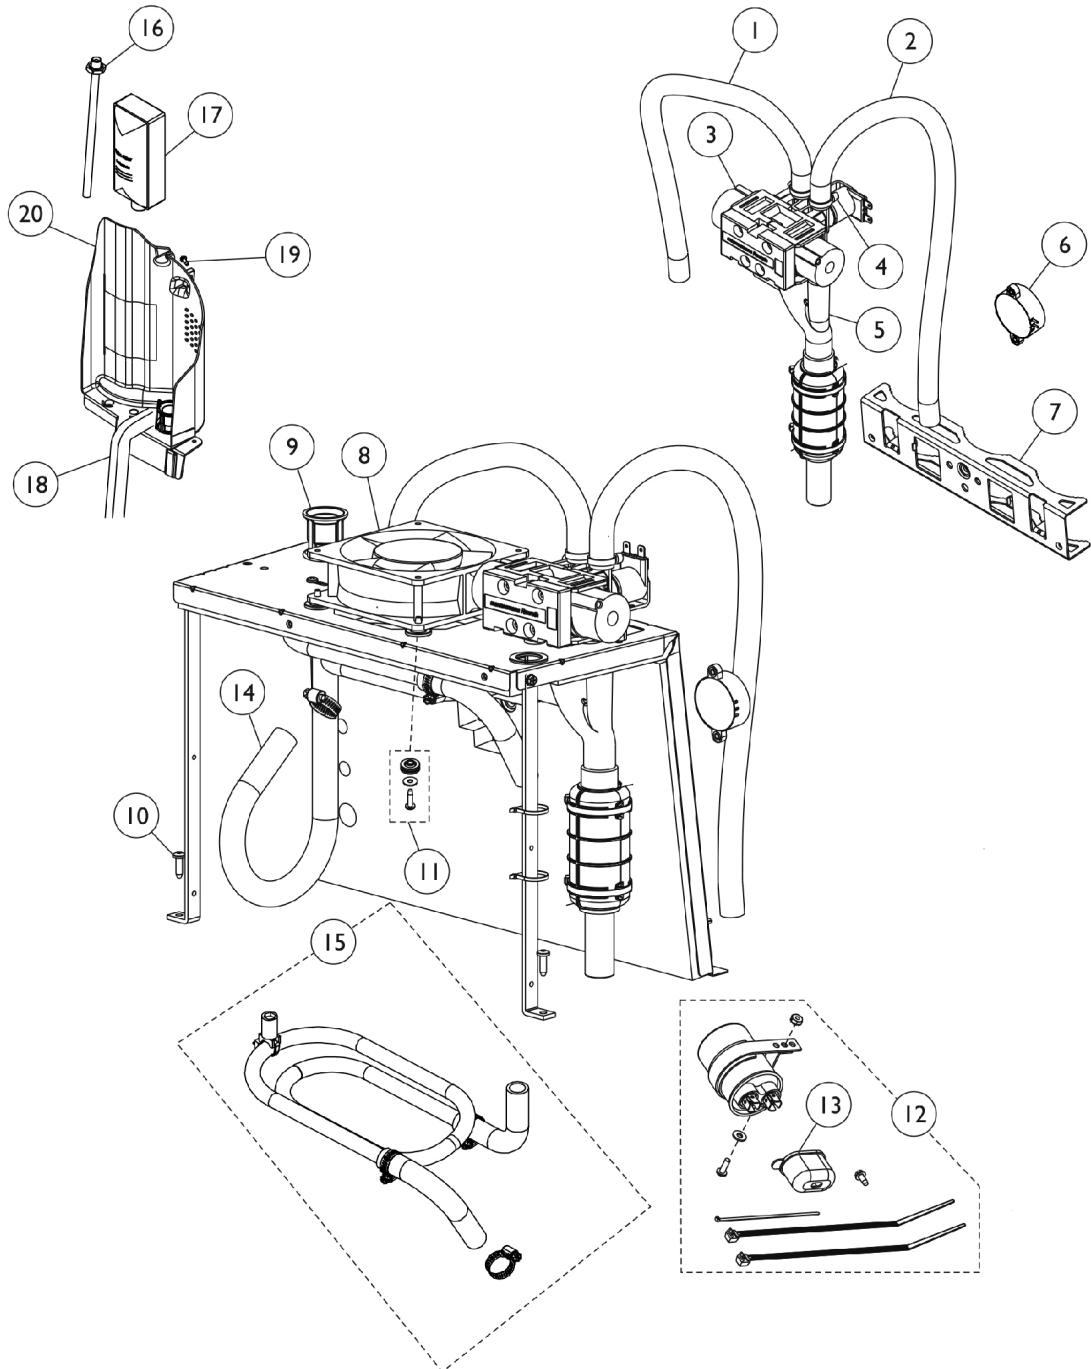

# Sound Box & Manifold

## Sound Box & Manifold

Item Number	Note	Part Number	Description	Quantity Per	
				Package	Assembly
1		1108783	Tubing, Braided (1/2 x 23")	1	1
2		1108784	Tubing, Braided (1/2 x 20-1/4")	1	1
3		1101141	Kit, 4-Way Valve w/ Screws	1	1
4		2001682	Tie Wrap (8" L)	1	5
5		1136945-NLA	NLA - Tech Only - Muffler/Y-Tube Assembly	1	1
6		2001765	Harness, Horn/Alarm	1	1
7		1125477-NLA	NLA - Tech Only - Bracket, Soundbox	1	1
8	C	See Note	See Footnote	1	1
9		1106675	Coupling, Inlet Filter	1	1
10		1108810	Screw, Hi-Lo Six Lobe Drive (#10-16 x 5/8")	1	7
11	A	1141964	Kit, Fan Mounting Hardware	1	1
			Grommet, Isolator w/ Spacer	4	1
			Washer (#10)	4	1
12	B	1141835	NLA - Screw, Phillips Pan Head (10-24 x 3/4")	4	1
			Kit, Capacitor 10 MFD	1	1
			NLA - Tech Only - Capacitor, 10 MFD	1	1
			Clamp, Cap	1	1
			Screw, Phillips Pan Head (8-32 x 1/2")	1	1
			Washer, Flat (#8)	1	1
			NLA - Nut, Keps (#6-32)	1	1
			NLA - Boot, Terminal	1	1
			Tie Wrap (3-29/32" L)	1	1
			Screw, Phillips Hex Washer Head (#8-32 x 3/8")	1	1
			Tie Wrap (8" L)	1	2
13		P0875X560-NLA	NLA - Boot, Terminal	1	1
14		1112561	Tube, Compressor	1	1
15		1108817	Heat Exchanger Assembly	1	1
16		2000799	Adapter with Tubing for Humidifier Bottle	1	1
17		1131249	Filter, Inlet Sound Reduced	1	1
18		2000812	Seal, Foam	1	2
19		1128404	Screw, Phillips Hex Washer Head (#8-32 x 3/8")	1	4
20		1115183	Partition Assembly	1	1

NOTE: A - Includes (4) Isolator Grommets, (4) Washers and (4) Screws.  
 B - Includes (1) Capacitor w/mounting Hardware, Tie Wraps and Boot.  
 C - Part number is no longer serviceable in the field.