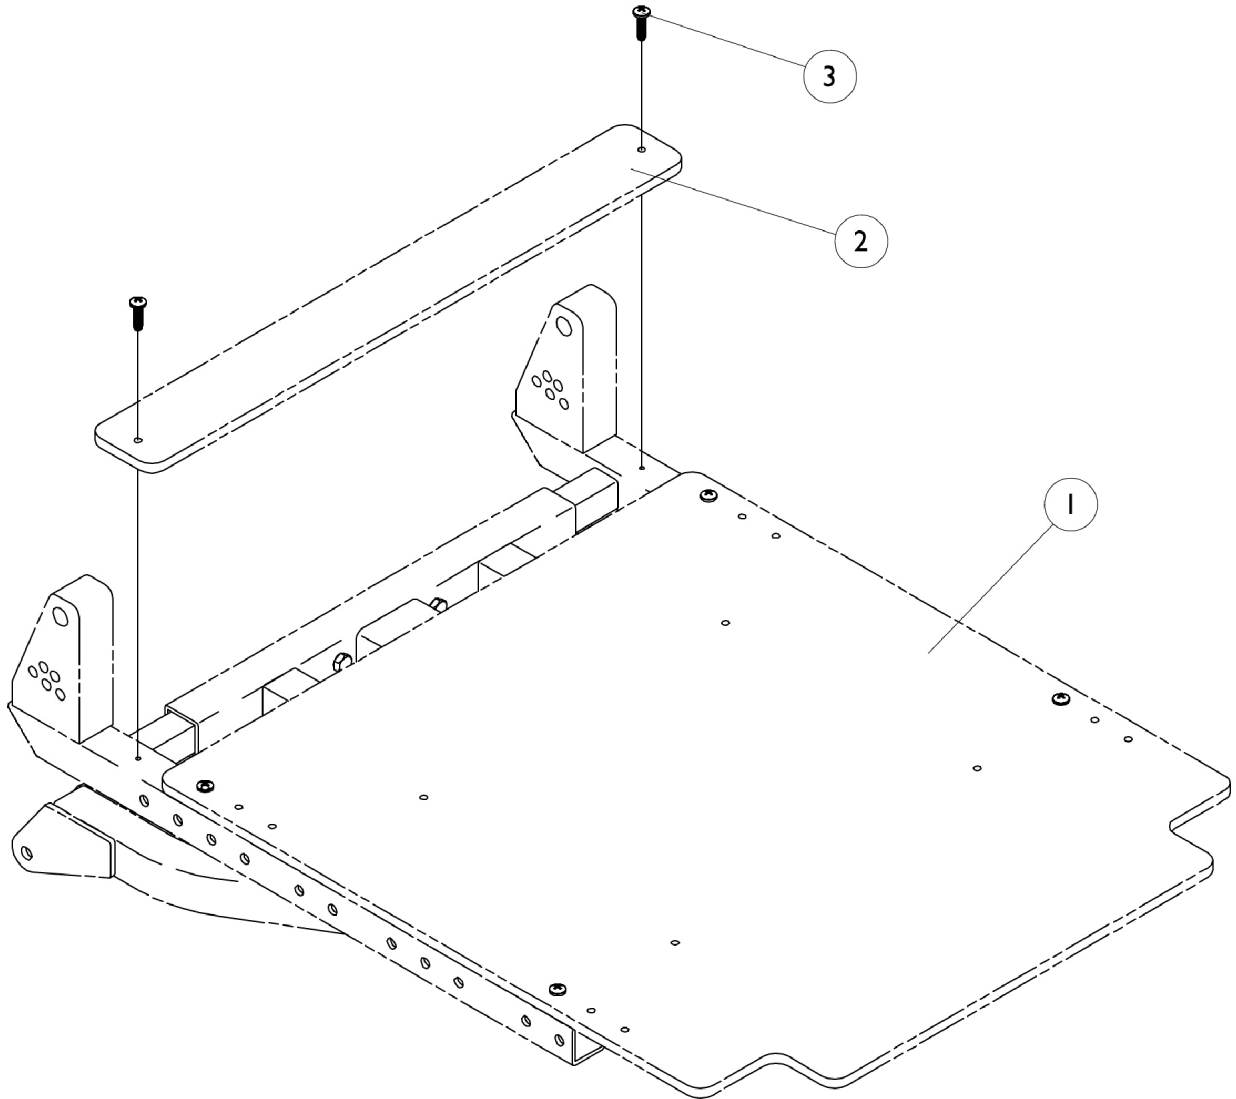

Seat Pan and Extensions

NOTE: To achieve a 17" seat depth, order a 16" deep seat pan and 1" extension kit.

To achieve a 19" seat depth, order an 18" deep seat pan and 1" extension kit.

To achieve a 20" seat depth, order an 18" deep seat pan and 2" extension kit.

Item Number	Note	Part Number	Description	Quantity Per	
				Package	Assembly
1		See Chart	#1 Seat Pan	1	1
2		See Chart	#2 Extensions	1	1
3		1072695-NLA	NLA - Screw, Phillips Pan Head Tap (#6 x 1/2")	1	4

NOTE: A - Seat pans for 21" and 22" wide are made out of one piece material for 17", 19" and 20" deep.

Item #2 Extensions

Width	1" Depth	2" Depth
14" Wide	1073046-NLA	1073048-NLA
15" Wide	1073047-NLA	1073049-NLA
16" Wide	0123519-NLA	0123019-NLA
17" Wide	0123619-NLA	0123119-NLA
18" Wide	0123719-NLA	0123219-NLA
19" Wide	0123819-NLA	0123319-NLA
20" Wide	0123919-NLA	0123419-NLA