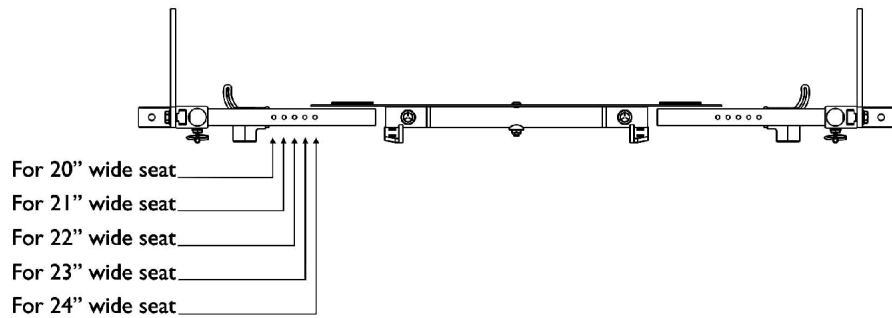

Seat Frame, Seat Pan and Hardware (20"-22" Wide) x (16"-22" Deep) (CGE) For TDX SP/SP-GT/SR

TDX SP/SP-GT/ CGE does not use the 23"-24" seat width settings

Seat Frame Width Settings

Seat Frame, Seat Pan and Hardware (20"-22" Wide) x (16"-22" Deep) (CGE) For TDX SP/SP-GT/SR

TDX SP/SP-GT/ CGE does not use the 23"-24" seat width settings

Item Number	Note	Part Number	Description	Quantity Per	
				Package	Assembly
1	D	1120288	Frame, Center Seat, Black	1	1
2		1120283	Crossbar, Seat Frame (20" - 24" W)	1	4
3		1122647	Rail, Seat Frame (16 - 20" D For Formula TRE and 16 - 19" D For ADJASBA)	1	2
3		1122677	Rail, Seat Frame (20 - 22" D Formula TRE) (19 - 22" D ADJASBA)	1	2
4		1124388	Pan, Seat, with Hook and Loop Fasteners (20 - 24" W) x (16 - 20" D For Formula TRE) & (16 - 19" D For ADJASBA)	1	1
4		1124667	Pan, Seat with Hook and Loop Fasteners (20 - 24" W) x (20 - 22" D For Formula TRE) & (19 - 22" D For ADJASBA)	1	1
5	A	1043082	Hook Fastener with Adhesive Back (2" W x 18" L)	1	2
5	A	1044580	Loop Fastener with Adhesive Back (2" W x 18" L)	1	2
5	B	1043084	Hook Fastener with Adhesive back (2" W x 22" L)	1	2
5	B	1044584	Loop Fastener with Adhesive back (2" W x 22" L)	1	2
6	C	1135501	Kit, Seat Frame Assembly Hardware	1	1
7			Screw, Hex Head w/ Patch (1/4-20 x 3/4")	1	8
8			Washer (1/4 x 1/2 x 1/16")	1	2
9			Spacer, Coved (1/4 x 11/16 x 1/2")	1	4
10			Screw, Socket Button (1/4-20 x 3/4")	1	2
11			NLA - Pin, Roll (3/16 x 1")	1	2
12		1114823	Decal, Seat Adjustment Warning	1	2

NOTE: A - For 16"-19" deep seats
 B - For 19"-22" deep seats
 C - Includes items 7-11
 D - When ordering Center Seat Frame (item 1), also order 2 ea. Seat Adjustment Warning Decal (item 12).