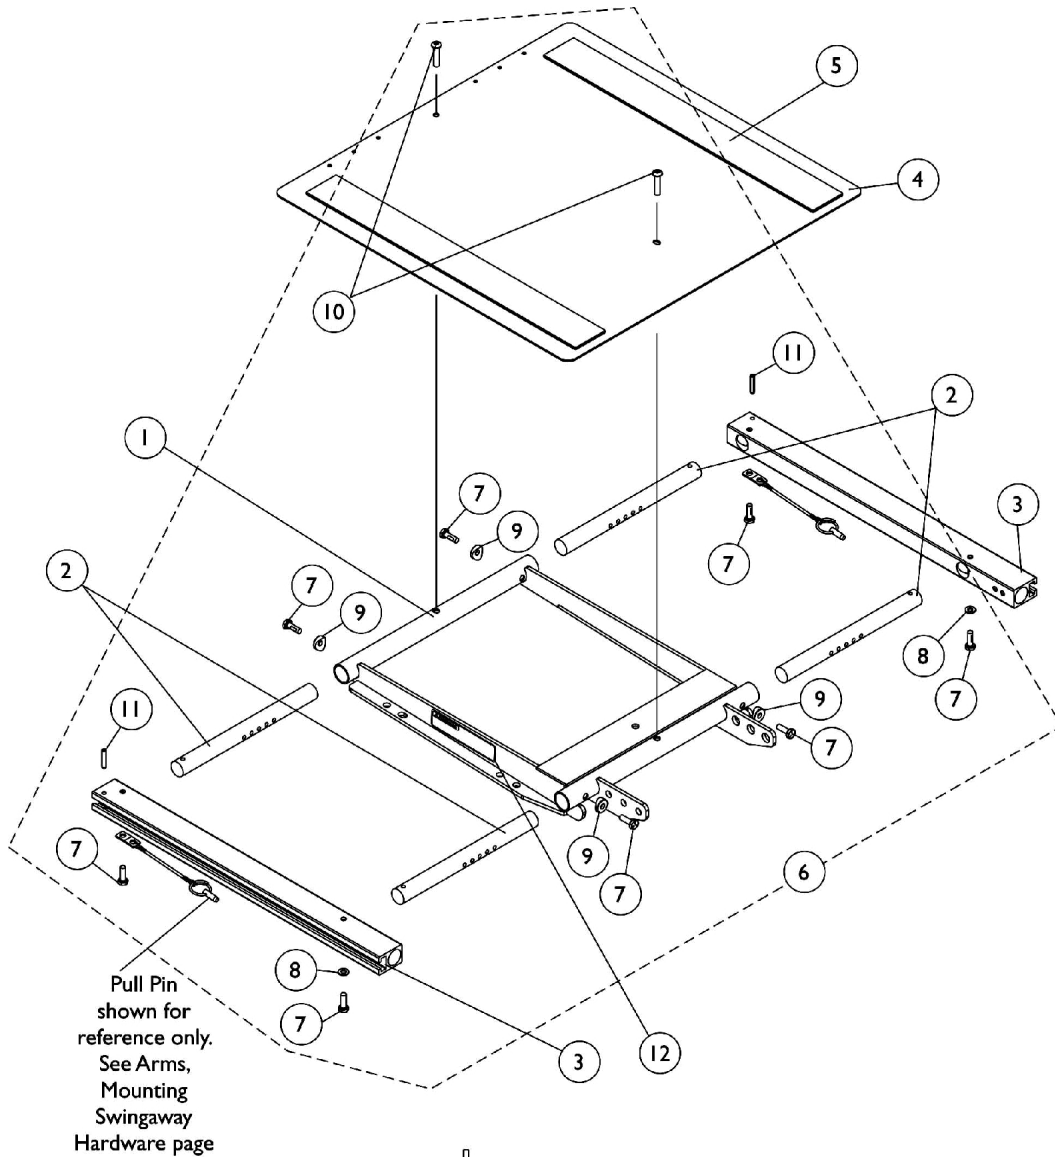

Seat Frame, Seat Pan and Hardware (20"-22" Wide) x (16"-22" Deep) (CGE) For TDX SP/SP-GT/SR

TDX SP/SP-GT/ CGE does not use the 23"-24" seat width settings

Seat Frame Width Settings

Seat Frame, Seat Pan and Hardware (20"-22" Wide) x (16"-22" Deep) (CGE) For TDX SP/SP-GT/SR

TDX SP/SP-GT/ CGE does not use the 23"-24" seat width settings

Item Number	Note	Part Number	Description	Quantity Per	
				Package	Assembly
1	D	1120288	Frame, Center Seat, Black	1	1
2		1120283	Crossbar, Seat Frame (20" - 24" W)	1	4
3		1122647	Rail, Seat Frame (16 - 20" D For Formula TRE and 16 - 19" D For ADJASBA)	1	2
3		1122677	Rail, Seat Frame (20 - 22" D Formula TRE) (19 - 22" D ADJASBA)	1	2
4		1124388	Pan, Seat, with Hook and Loop Fasteners (20 - 24" W) x (16 - 20" D For Formula TRE) & (16 - 19" D For ADJASBA)	1	1
4		1124667	Pan, Seat with Hook and Loop Fasteners (20 - 24" W) x (20 - 22" D For Formula TRE) & (19 - 22" D For ADJASBA)	1	1
5	A	1043082	Hook Fastener with Adhesive Back (2" W x 18" L)	1	2
5	A	1044580	Loop Fastener with Adhesive Back (2" W x 18" L)	1	2
5	B	1043084	Hook Fastener with Adhesive back (2" W x 22" L)	1	2
5	B	1044584	Loop Fastener with Adhesive back (2" W x 22" L)	1	2
6	C	1135501	Kit, Seat Frame Assembly Hardware	1	1
7			Screw, Hex Head w/ Patch (1/4-20 x 3/4")	1	8
8			Washer (1/4 x 1/2 x 1/16")	1	2
9			Spacer, Coved (1/4 x 11/16 x 1/2")	1	4
10			Screw, Socket Button (1/4-20 x 3/4")	1	2
11			NLA - Pin, Roll (3/16 x 1")	1	2
12		1114823	Decal, Seat Adjustment Warning	1	2

NOTE: A - For 16"-19" deep seats
 B - For 19"-22" deep seats
 C - Includes items 7-11
 D - When ordering Center Seat Frame (item 1), also order 2 ea. Seat Adjustment Warning Decal (item 12).