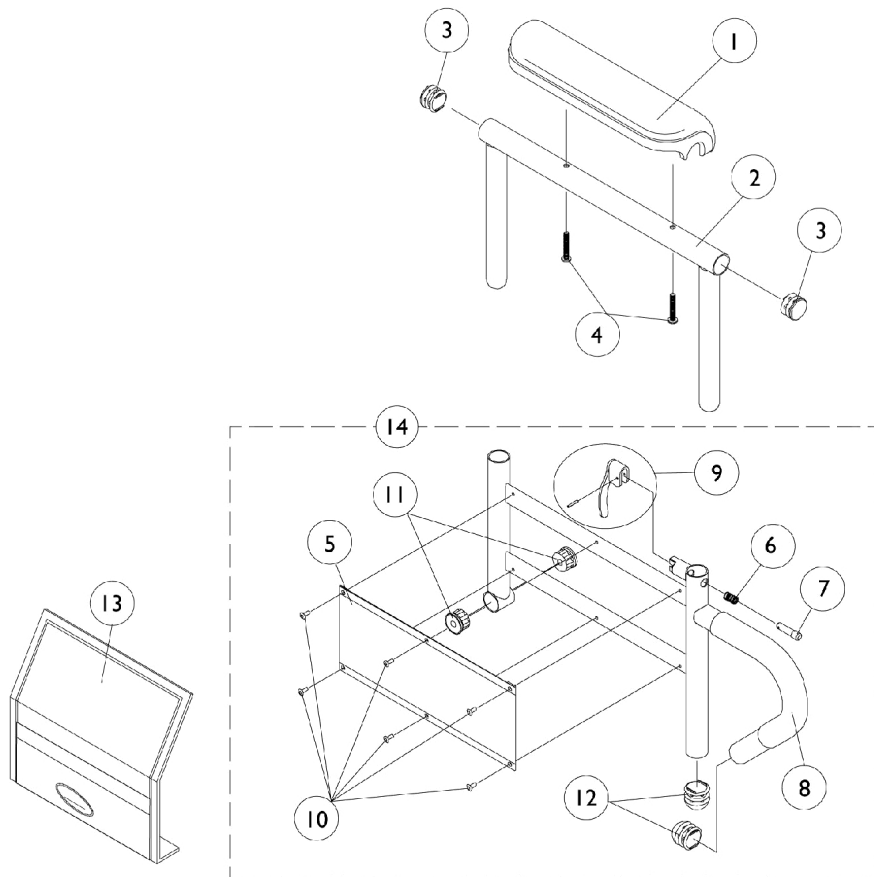

Armrest Assembly

Flip Back Arms After 10/14/98

Armrest Assembly

Flip Back Arms After 10/14/98

Item Number	Note	Part Number	Description	Quantity Per	
				Package	Assembly
1	A,B	1117328	Kit, Arm Pad w/ Screws, Full Length, Urethane Waterfall, Black (13" L x 2-5/8" W)	1	1
1	B	1110818	Kit, Arm Pad w/ Screws, Full Length, Urethane Waterfall, Black (13" L x 2-5/8" W) (Pair)	2	1
1	A,C	1117327	Kit, Arm Pad w/ Screws, Desk Length, Urethane Waterfall, Black (9" L x 2-5/8" W)	1	1
1	C	1110817	Kit, Arm Pad w/ Screws, Desk Length, Urethane Waterfall, Black (9" L x 2-5/8" W) (Pair)	2	1
2		1071253	Arm Tube Assembly w/ Plug Buttons, Full Length, Black - Right/Left	1	1
2		1070859	Arm Tube Assembly w/ Plug Buttons, Desk Length, Black - Right/Left	1	1
3		1027095	Plug Button, Black (7/8")	1	2
4		1055949	Package, Screw, Phillips Pan Head (#10-32 x 1-3/8")	2	1
4	D	1094270-NLA	NLA - Package, Screw, Phillips Pan Head (#10-32 x 1-1/4")	2	1
5		1064130-NLA	NLA - Guard, Clothing	1	1
6		47471X074	Spring, Arm Lock	1	1
7		1028594	Pin, Arm Lock, Black	1	1
8		1032244	Grip, Foam Hand (9" L)	1	1
9		1090768	Kit, Lock Handle w/Rivets (Pair)	2	1
10		1028645	Rivet	1	6
11		1065936	Plug, Pivot	1	2
12		1067734	Plug Button, Black (5/8")	1	2
13		1035065	Cover, Clothing Guard w/ Pocket, FXDESK & ADJFULL/ADJDESK	1	1
14		1068416	Arm Base Assembly, Black - Right (16-19" D)	1	1
14		1068417	Arm Base Assembly, Black - Left (16-19" D)	1	1
14		1068418	Arm Base Assembly, Black - Right (20" and Deeper)	1	1
14		1068419	Arm Base Assembly, Black - Left (20" and Deeper)	1	1
14		1067761	Arm Base Assembly, 1" Lower, Black - Right (16-19" D)	1	1
14		1067762	Arm Base Assembly, 1" Lower, Black - Left (16-19" D)	1	1
14		1067755-NLA	NLA - Arm Base Assembly, 1" Lower, Black - Right (20" and Deeper)	1	1
14		1067756-NLA	NLA - Arm Base Assembly, 1" Lower, Black - Left (20" and Deeper)	1	1
15		1078053-NLA	NLA - Receptacle, Flip Back Arm, Black - Right	1	1
15		1078052-NLA	NLA - Receptacle, Flip Back Arm, Black - Left	1	1
16		1024793-NLA	NLA - Screw, Hex Head (1/4-20 x 1-3/4")	1	3
17		0050406	Washer, Flat (1/4 x 5/8 x 1/16")	1	6
18		7930333	Locknut (1/4-20)	25	3
19		0050506-NLA	NLA - Lockwasher, High Collar, Split (1/4")	1	2
20		1030949	Screw, Hex Head (1/4-20 x 1-1/2")	1	1