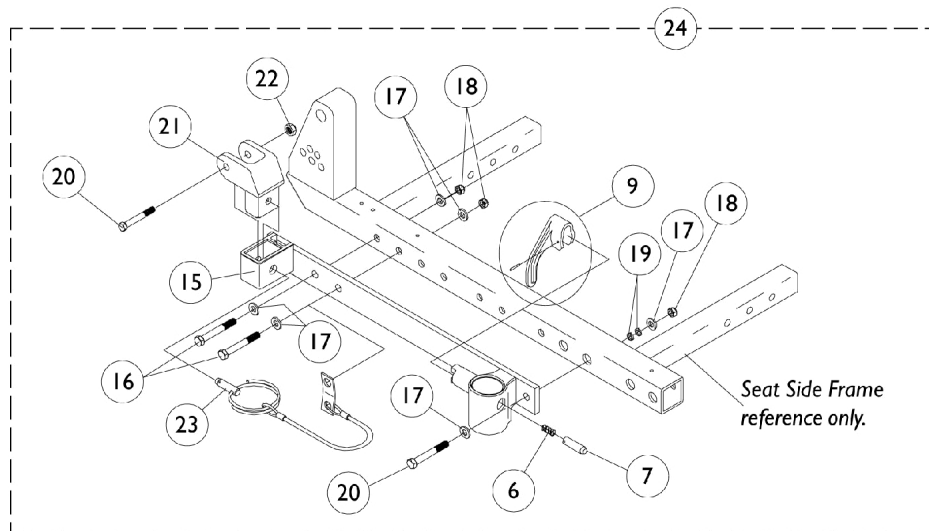

Armrest Assembly

Flip Back Arms After 10/14/98

Armrest Assembly

Flip Back Arms After 10/14/98

Item Number	Note	Part Number	Description	Quantity Per	
				Package	Assembly
1	A,B	1117328	Kit, Arm Pad w/ Screws, Full Length, Urethane Waterfall, Black (13" L x 2-5/8" W)	1	1
1	B	1110818	Kit, Arm Pad w/ Screws, Full Length, Urethane Waterfall, Black (13" L x 2-5/8" W) (Pair)	2	1
1	A,C	1117327	Kit, Arm Pad w/ Screws, Desk Length, Urethane Waterfall, Black (9" L x 2-5/8" W)	1	1
1	C	1110817	Kit, Arm Pad w/ Screws, Desk Length, Urethane Waterfall, Black (9" L x 2-5/8" W) (Pair)	2	1
2		1071253	Arm Tube Assembly w/ Plug Buttons, Full Length, Black - Right/Left	1	1
2		1070859	Arm Tube Assembly w/ Plug Buttons, Desk Length, Black - Right/Left	1	1
3		1027095	Plug Button, Black (7/8")	1	2
4		1055949	Package, Screw, Phillips Pan Head (#10-32 x 1-3/8")	2	1
4	D	1094270-NLA	NLA - Package, Screw, Phillips Pan Head (#10-32 x 1-1/4")	2	1
5		1064130-NLA	NLA - Guard, Clothing	1	1
6		47471X074	Spring, Arm Lock	1	1
7		1028594	Pin, Arm Lock, Black	1	1
8		1032244	Grip, Foam Hand (9" L)	1	1
9		1090768	Kit, Lock Handle w/Rivets (Pair)	2	1
10		1028645	Rivet	1	6
11		1065936	Plug, Pivot	1	2
12		1067734	Plug Button, Black (5/8")	1	2
13		1035065	Cover, Clothing Guard w/ Pocket, FXDESK & ADJFULL/ADJDESK	1	1
14		1068416	Arm Base Assembly, Black - Right (16-19" D)	1	1
14		1068417	Arm Base Assembly, Black - Left (16-19" D)	1	1
14		1068418	Arm Base Assembly, Black - Right (20" and Deeper)	1	1
14		1068419	Arm Base Assembly, Black - Left (20" and Deeper)	1	1
14		1067761	Arm Base Assembly, 1" Lower, Black - Right (16-19" D)	1	1
14		1067762	Arm Base Assembly, 1" Lower, Black - Left (16-19" D)	1	1
14		1067755-NLA	NLA - Arm Base Assembly, 1" Lower, Black - Right (20" and Deeper)	1	1
14		1067756-NLA	NLA - Arm Base Assembly, 1" Lower, Black - Left (20" and Deeper)	1	1
15		1078053-NLA	NLA - Receptacle, Flip Back Arm, Black - Right	1	1
15		1078052-NLA	NLA - Receptacle, Flip Back Arm, Black - Left	1	1
16		1024793-NLA	NLA - Screw, Hex Head (1/4-20 x 1-3/4")	1	3
17		0050406	Washer, Flat (1/4 x 5/8 x 1/16")	1	6
18		7930333	Locknut (1/4-20)	25	3
19		0050506-NLA	NLA - Lockwasher, High Collar, Split (1/4")	1	2
20		1030949	Screw, Hex Head (1/4-20 x 1-1/2")	1	1