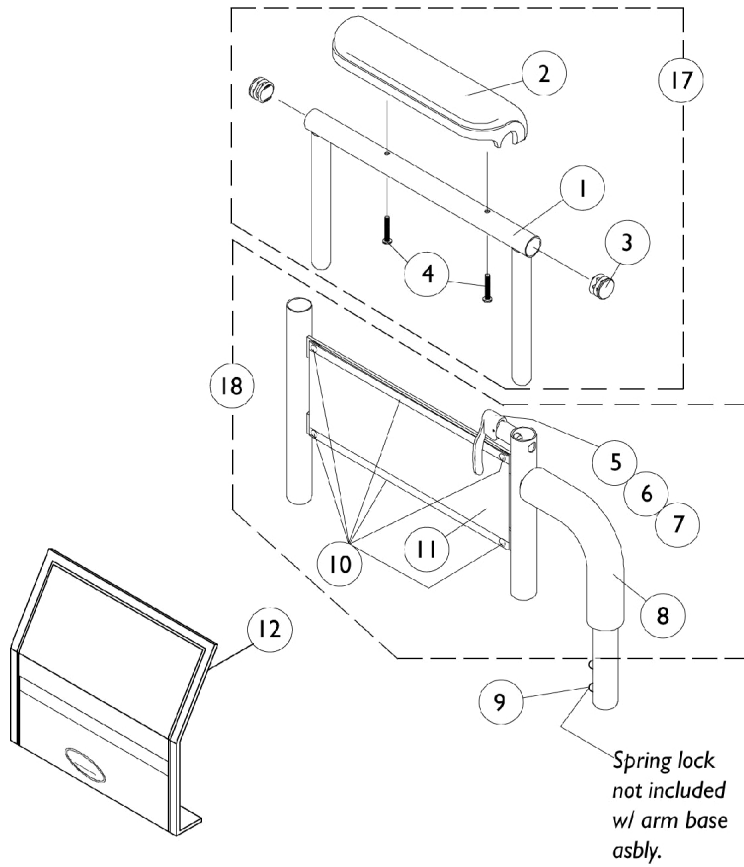

Armrest Assembly

Non-Flip Back Arms Before 10/15/98

Armrest Assembly

Non-Flip Back Arms Before 10/15/98

Item Number	Note	Part Number	Description	Quantity Per	
				Package	Assembly
1		1041522	Arm Tube Assembly w/ Plug Buttons, Full Length, Black - Right/Left	1	1
1		1070859	Arm Tube Assembly w/ Plug Buttons, Desk Length, Black - Right/Left	1	1
2	A	1117328	Kit, Arm Pad w/ Screws, Full Length, Urethane Waterfall, Black (13" L x 2-5/8" W)	1	1
2		1110818	Kit, Arm Pad w/ Screws, Full Length, Urethane Waterfall, Black (13" L x 2-5/8" W) (Pair)	2	1
2	A	1117327	Kit, Arm Pad w/ Screws, Desk Length, Urethane Waterfall, Black (9" L x 2-5/8" W)	1	1
2		1110817	Kit, Arm Pad w/ Screws, Desk Length, Urethane Waterfall, Black (9" L x 2-5/8" W) (Pair)	2	1
3		1027095	Plug Button, Black (7/8")	1	2
4		1055949	Package, Screw, Phillips Pan Head (#10-32 x 1-3/8")	2	1
4	B	1094270-NLA	NLA - Package, Screw, Phillips Pan Head (#10-32 x 1-1/4")	2	1
5		1090768	Kit, Lock Handle w/Rivets (Pair)	2	1
6		47471X074	Spring, Arm Lock	1	1
7		1028594	Pin, Arm Lock, Black	1	1
8		1032245	Grip, Foam Hand (6-7/8" L)	1	1
9		1018225	Spring, Torsion with Button Lock	1	1
10		1028645	Rivet	1	6
11		1064130-NLA	NLA - Guard, Clothing	1	1
12		1035065	Cover, Clothing Guard w/ Pocket, FXDESK & ADJFULL/ADJDESK	1	1
13		0050406	Washer, Flat (1/4 x 5/8 x 1/16")	1	8
14		7930333	Locknut (1/4-20)	25	4
15		1024793-NLA	NLA - Screw, Hex Head (1/4-20 x 1-3/4")	1	4
16		0050506-NLA	NLA - Lockwasher, High Collar, Split (1/4")	1	4
17-21		See Chart	Item #'s 17-21 Armrest Assembly - Non-Flip Back Arms Before 10/15/98	1	1