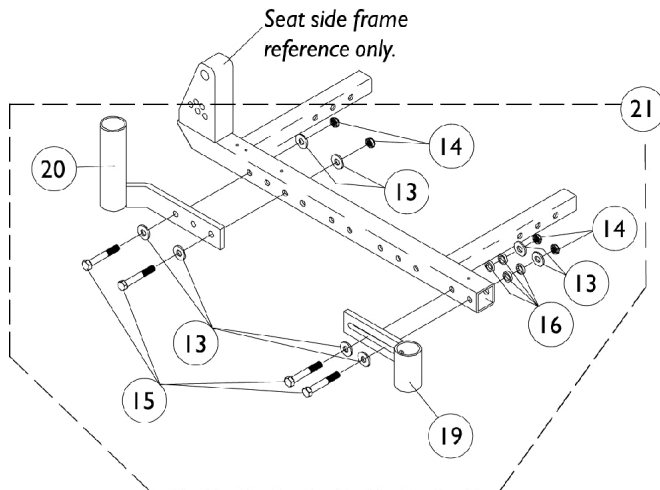

Armrest Assembly

Non-Flip Back Arms Before 10/15/98

Armrest Assembly

Non-Flip Back Arms Before 10/15/98

Item Number	Note	Part Number	Description	Quantity Per	
				Package	Assembly
1		1041522	Arm Tube Assembly w/ Plug Buttons, Full Length, Black - Right/Left	1	1
1		1070859	Arm Tube Assembly w/ Plug Buttons, Desk Length, Black - Right/Left	1	1
2	A	1117328	Kit, Arm Pad w/ Screws, Full Length, Urethane Waterfall, Black (13" L x 2-5/8" W)	1	1
2		1110818	Kit, Arm Pad w/ Screws, Full Length, Urethane Waterfall, Black (13" L x 2-5/8" W) (Pair)	2	1
2	A	1117327	Kit, Arm Pad w/ Screws, Desk Length, Urethane Waterfall, Black (9" L x 2-5/8" W)	1	1
2		1110817	Kit, Arm Pad w/ Screws, Desk Length, Urethane Waterfall, Black (9" L x 2-5/8" W) (Pair)	2	1
3		1027095	Plug Button, Black (7/8")	1	2
4		1055949	Package, Screw, Phillips Pan Head (#10-32 x 1-3/8")	2	1
4	B	1094270-NLA	NLA - Package, Screw, Phillips Pan Head (#10-32 x 1-1/4")	2	1
5		1090768	Kit, Lock Handle w/Rivets (Pair)	2	1
6		47471X074	Spring, Arm Lock	1	1
7		1028594	Pin, Arm Lock, Black	1	1
8		1032245	Grip, Foam Hand (6-7/8" L)	1	1
9		1018225	Spring, Torsion with Button Lock	1	1
10		1028645	Rivet	1	6
11		1064130-NLA	NLA - Guard, Clothing	1	1
12		1035065	Cover, Clothing Guard w/ Pocket, FXDESK & ADJFULL/ADJDESK	1	1
13		0050406	Washer, Flat (1/4 x 5/8 x 1/16")	1	8
14		7930333	Locknut (1/4-20)	25	4
15		1024793-NLA	NLA - Screw, Hex Head (1/4-20 x 1-3/4")	1	4
16		0050506-NLA	NLA - Lockwasher, High Collar, Split (1/4")	1	4
17-21		See Chart	Item #'s 17-21 Armrest Assembly - Non-Flip Back Arms Before 10/15/98	1	1