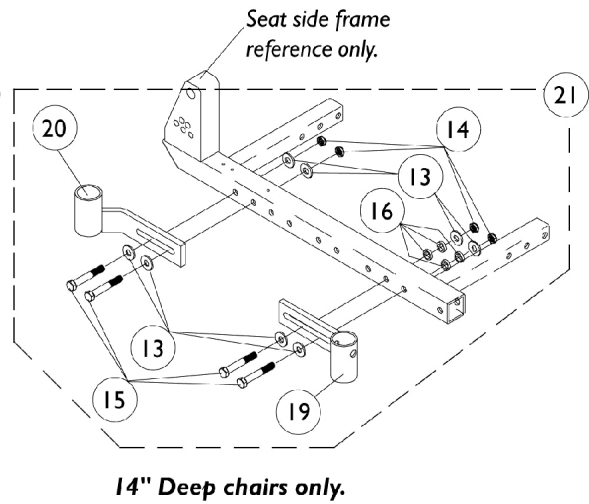

Armrest Assembly

Non-Flip Back Arms Before 10/15/98

Armrest Assembly

Non-Flip Back Arms Before 10/15/98

Item Number	Note	Part Number	Description	Quantity Per	
				Package	Assembly
1		1041522	Arm Tube Assembly w/ Plug Buttons, Full Length, Black - Right/Left	1	1
1		1070859	Arm Tube Assembly w/ Plug Buttons, Desk Length, Black - Right/Left	1	1
2	A	1117328	Kit, Arm Pad w/ Screws, Full Length, Urethane Waterfall, Black (13" L x 2-5/8" W)	1	1
2		1110818	Kit, Arm Pad w/ Screws, Full Length, Urethane Waterfall, Black (13" L x 2-5/8" W) (Pair)	2	1
2	A	1117327	Kit, Arm Pad w/ Screws, Desk Length, Urethane Waterfall, Black (9" L x 2-5/8" W)	1	1
2		1110817	Kit, Arm Pad w/ Screws, Desk Length, Urethane Waterfall, Black (9" L x 2-5/8" W) (Pair)	2	1
3		1027095	Plug Button, Black (7/8")	1	2
4		1055949	Package, Screw, Phillips Pan Head (#10-32 x 1-3/8")	2	1
4	B	1094270-NLA	NLA - Package, Screw, Phillips Pan Head (#10-32 x 1-1/4")	2	1
5		1090768	Kit, Lock Handle w/Rivets (Pair)	2	1
6		47471X074	Spring, Arm Lock	1	1
7		1028594	Pin, Arm Lock, Black	1	1
8		1032245	Grip, Foam Hand (6-7/8" L)	1	1
9		1018225	Spring, Torsion with Button Lock	1	1
10		1028645	Rivet	1	6
11		1064130-NLA	NLA - Guard, Clothing	1	1
12		1035065	Cover, Clothing Guard w/ Pocket, FXDESK & ADJFULL/ADJDESK	1	1
13		0050406	Washer, Flat (1/4 x 5/8 x 1/16")	1	8
14		7930333	Locknut (1/4-20)	25	4
15		1024793-NLA	NLA - Screw, Hex Head (1/4-20 x 1-3/4")	1	4
16		0050506-NLA	NLA - Lockwasher, High Collar, Split (1/4")	1	4
17-21		See Chart	Item #'s 17-21 Armrest Assembly - Non-Flip Back Arms Before 10/15/98	1	1