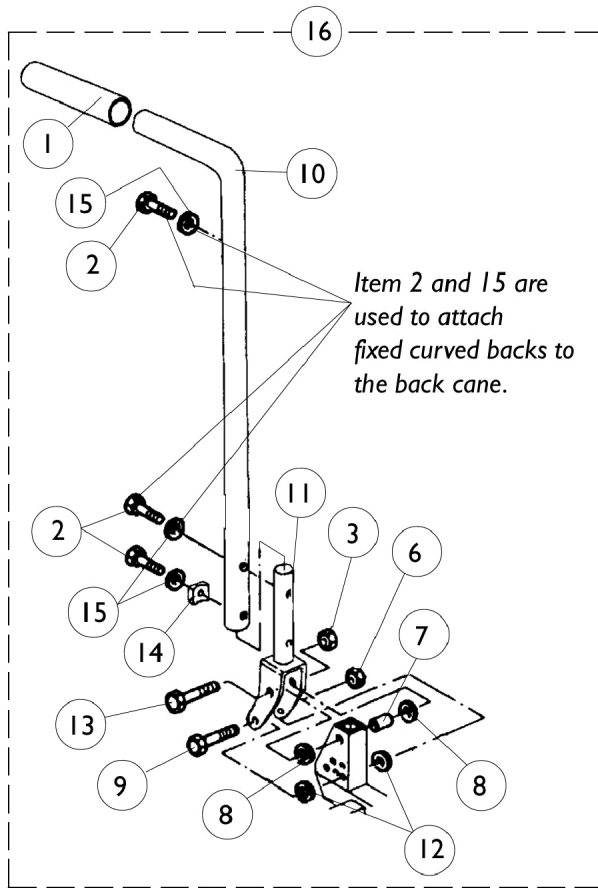

# Back Cane Assembly

## Back Cane Assembly

Item Number	Note	Part Number	Description	Quantity Per	
				Package	Assembly
1		0014500-NLA	NLA - Grip, Hand	1	1
2		0053006-NLA	NLA - Screw, Hex Head (1/4-20 x 3/4")	1	3
3		7930333	Locknut (1/4-20)	25	1
4		0050006-NLA	NLA - Lockwasher, External Star (1/4")	2	2
5		0062800-NLA	NLA - Bracket, Cable/Wire Mounting, Black	1	1
6		0054906	Locknut, High Profile (5/16-18)	1	1
7		0060600	Bushing (7/16 x 5/16 x 1-1/4")	1	1
8		0055800-NLA	NLA - Washer, Nylon (7/16 x 3/4 x 3/32")	1	4
9		0055506-NLA	NLA - Screw, Button Head, Socket (5/16-18 x 2")	1	1
10		0309902-NLA	NLA - Back Cane Assembly	1	1
11		0116702-NLA	NLA - Post, Mounting	1	1
12		0054700-NLA	NLA - Washer, Nylon (5/16 x 1/2 x 1/16")	1	4
13		0052606-NLA	NLA - Screw, Hex Head (1/4-20 x 2")	1	1
14		0049824-NLA	NLA - Spacer, Coved (1/4 x 3/4 x 7/16")	1	1
15		0050506-NLA	NLA - Lockwasher, High Collar, Split (1/4")	1	3
16		1072788-NLA	NLA - Back Cane Assembly	1	1
17		7930332-NLA	NLA - Locknut, High Profile (#10-32)	25	1
18		0139306-NLA	NLA - Screw, Socket Button Head (#10-32 x 3/4")	1	1
19		0003002-NLA	NLA - Bracket, Mounting, Black - Right	1	1