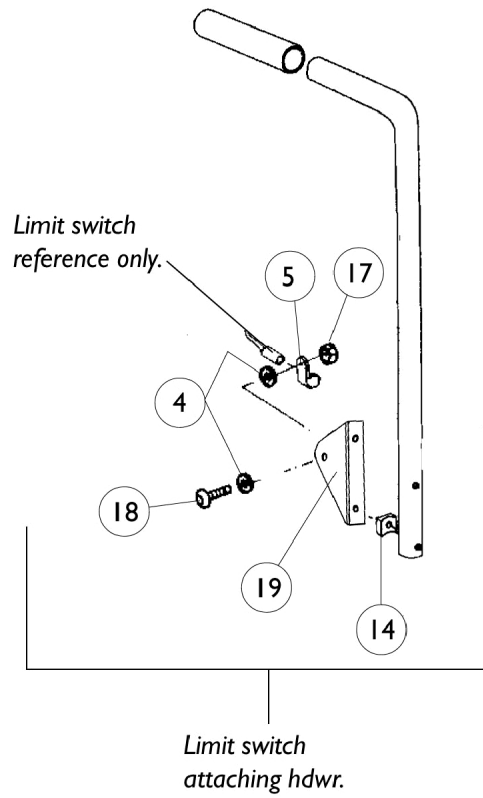

# Back Cane Assembly

## Back Cane Assembly

Item Number	Note	Part Number	Description	Quantity Per	
				Package	Assembly
1		0014500-NLA	NLA - Grip, Hand	1	1
2		0053006-NLA	NLA - Screw, Hex Head (1/4-20 x 3/4")	1	3
3		7930333	Locknut (1/4-20)	25	1
4		0050006-NLA	NLA - Lockwasher, External Star (1/4")	2	2
5		0062800-NLA	NLA - Bracket, Cable/Wire Mounting, Black	1	1
6		0054906	Locknut, High Profile (5/16-18)	1	1
7		0060600	Bushing (7/16 x 5/16 x 1-1/4")	1	1
8		0055800-NLA	NLA - Washer, Nylon (7/16 x 3/4 x 3/32")	1	4
9		0055506-NLA	NLA - Screw, Button Head, Socket (5/16-18 x 2")	1	1
10		0309902-NLA	NLA - Back Cane Assembly	1	1
11		0116702-NLA	NLA - Post, Mounting	1	1
12		0054700-NLA	NLA - Washer, Nylon (5/16 x 1/2 x 1/16")	1	4
13		0052606-NLA	NLA - Screw, Hex Head (1/4-20 x 2")	1	1
14		0049824-NLA	NLA - Spacer, Coved (1/4 x 3/4 x 7/16")	1	1
15		0050506-NLA	NLA - Lockwasher, High Collar, Split (1/4")	1	3
16		1072788-NLA	NLA - Back Cane Assembly	1	1
17		7930332-NLA	NLA - Locknut, High Profile (#10-32)	25	1
18		0139306-NLA	NLA - Screw, Socket Button Head (#10-32 x 3/4")	1	1
19		0003002-NLA	NLA - Bracket, Mounting, Black - Right	1	1