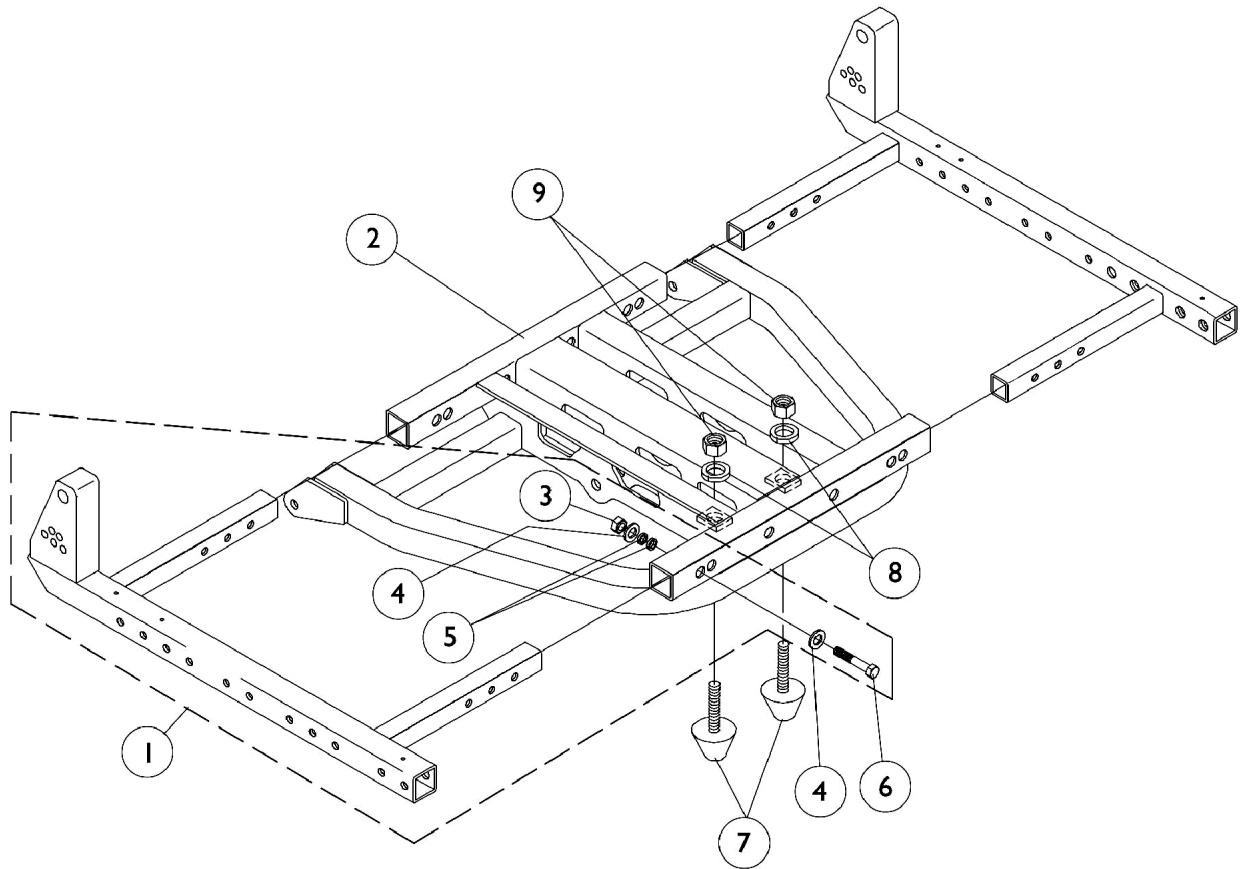

Seat Frame and Hardware

2nd Generation Storm, Ranger II MWD and Pronto R2

NOTE: Ranger II MWD and Pronto R2 share all the components on this page with the 2nd Generation Storm except items 7-9.

Seat Frame and Hardware

2nd Generation Storm, Ranger II MWD and Pronto R2

NOTE: Ranger II MWD and Pronto R2 share all the components on this page with the 2nd Generation Storm except items 7-9.

Item Number	Note	Part Number	Description	Quantity Per	
				Package	Assembly
1	A	See Chart	#1 Seat Side Frame and Hardware	1	1
2		1068142-NLA	NLA - Frame, Seat, Black (14" - 20" W)	1	1
2		1068163-NLA	NLA - Seat Frame, 21" - 22" Wide	1	1
3		1025736	Locknut (1/4-20)	1	2
4		0050406	Washer, Flat (1/4 x 5/8 x 1/16")	1	4
5		0050506-NLA	NLA - Lockwasher, High Collar, Split (1/4")	1	4
6		0051006-NLA	NLA - Screw, Hex Head Full Thread (1/4-20 x 1-1/2")	1	2
7		0225100-NLA	NLA - Bumper, Tilt	1	2
8		1077358	Lockwasher, Split (3/8-16)	1	2
9		1077359	Nut, Hex (3/8-16)	1	2

NOTE: A - Includes seat side frame and items 3-6

#1 Seat Side Frame and Hardware

Chair Depth	14"-15" Width Right	14"-15" Width Left	16"-22" Width Right	16"-22" Width Left
14"-15" Depth	1072933-NLA	1072934-NLA	N/A	N/A
16"-20" Depth	1072931-NLA See Note(s) A	1072932-NLA See Note(s) A	1072744-NLA	1072745-NLA
21"-22" Depth	N/A	N/A	1072807-NLA	1072808-NLA

NOTE: A - When part number 1072931 or 1072932 are required, call Invacare Customer Service and order as a "Special Order".