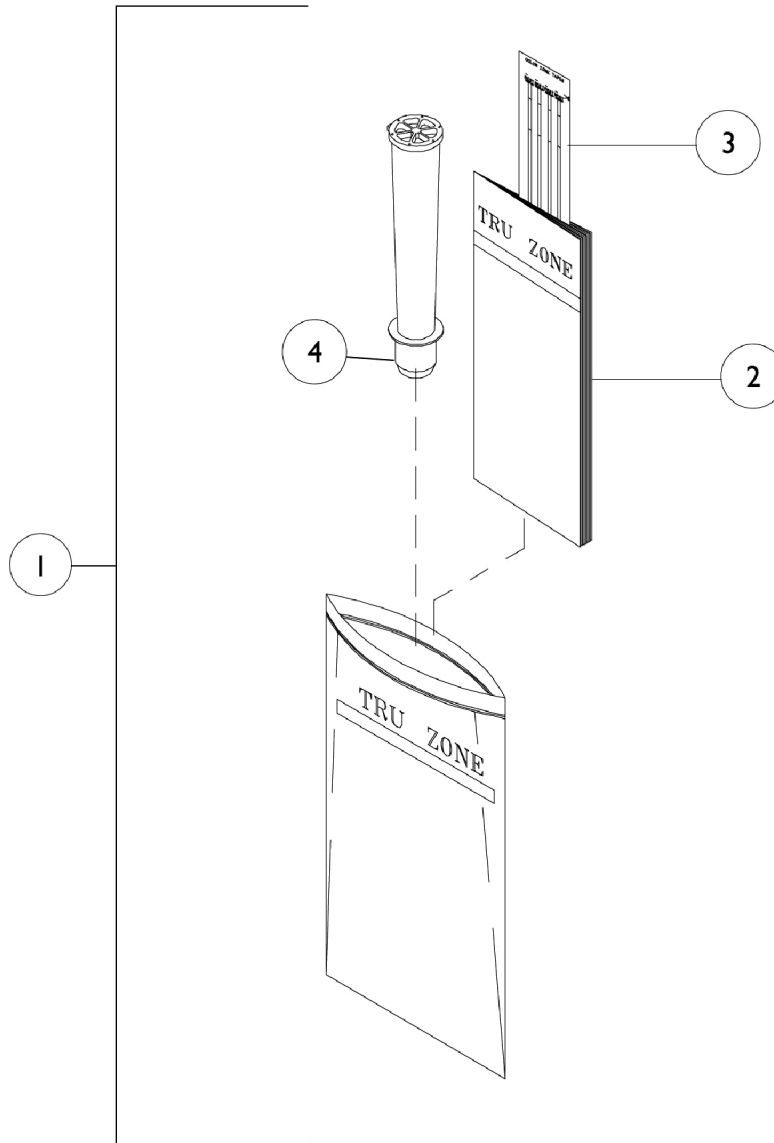

# Peak Flow Meter - Tru Zone

Model - IRC1198

## Peak Flow Meter - Tru Zone Model - IRC1198

Item Number	Note	Part Number	Description	Quantity Per	
				Package	Assembly
1		IRC1198-NLA	NLA - Meter, Peak Flow	10	1
2		65001-NLA	NLA - Instruction Booklet with Daily Record Log	1	1
3		95018-NLA	NLA - Strips, Zone	1	1
4		65005-NLA	NLA - Mouth Piece	1	1
	A	95030-NLA	NLA - Daily Record Log	25	1