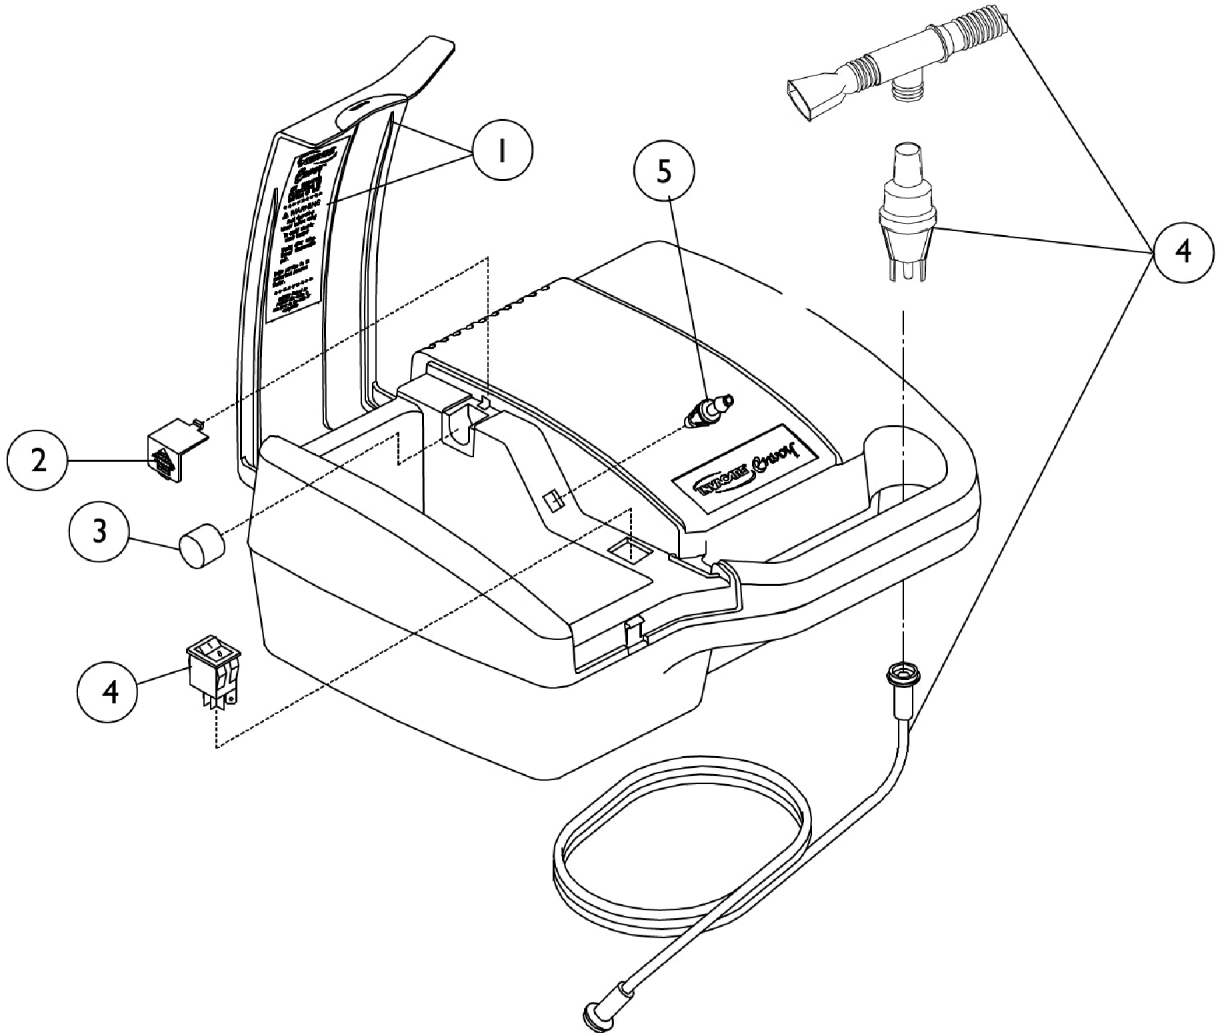

Aerosol Compressor - Envoy

Model - IRC1000

Model IRC1000 (115V/60Hz)

Aerosol Compressor - Envoy Model - IRC1000

Item Number	Note	Part Number	Description	Quantity Per	
				Package	Assembly
1		2002376-NLA	NLA - Door, Storage Compartment	1	1
2		2002594-NLA	NLA - Cover, Filter	1	1
3	D	650391-NLA	NLA - Filter, Foam Intake	6	1
		1156679-NLA	NLA - Package, Intake Filter	12	1
4	C	MS2100-NLA	NLA - Nebulizer, Disposable Mobil-Mist	50	1
5		2002379-NLA	NLA - Fitting, Air Outlet	1	1
	A	2002380-NLA	NLA - Switch, Power, IRC1192, IRC1192D	1	1
	A	2002593-NLA	NLA - Decal, Instruction - IRC1192/ IRC1192D	1	1
	A	1080803-NLA	NLA - Owner's Manual - English	1	1
	A,B	1079289-NLA	NLA - Kit, Compressor Replacement	1	1
	A	2002930-NLA	NLA - Bumper Feet, Rubber	4	1
	A	1080784-NLA	NLA - Carton	1	1
	A	2002863-NLA	NLA - Insert, Carton	1	1
NOTE: A - Not Shown B - Includes Compressor and Hardware. C - Includes Mouth Piece and 7" Tubing. D - Item no longer available, refer to part #1156679 for replacement.					