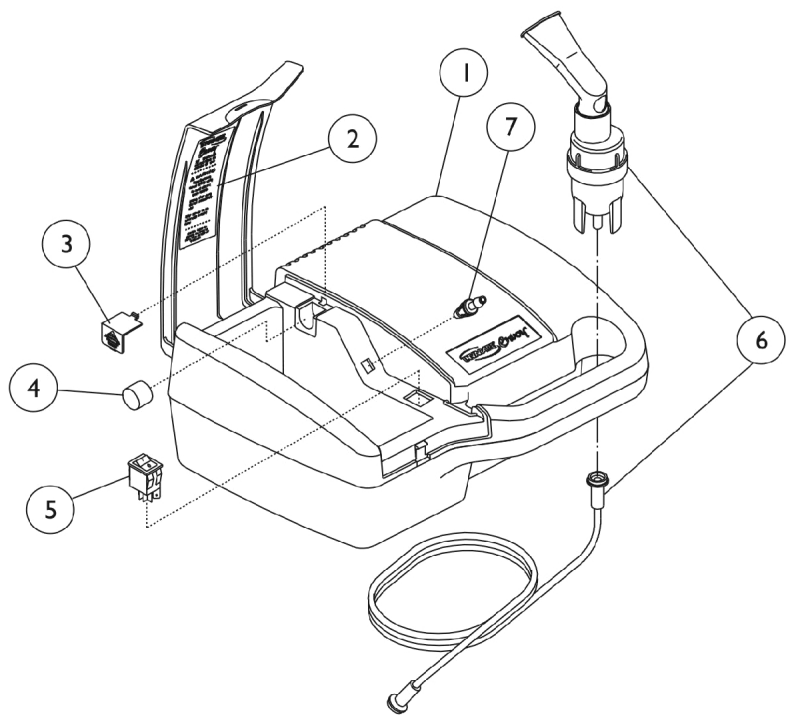

Aerosol Compressor - Envoy

Model - IRC1192, IRC1192D, IRC1194A, IRC1194B

Plug Styles are Shown for Reference Only

IRC1194A equipped with Australian Plug

IRC1194B equipped with British Plug

Aerosol Compressor - Envoy

Model - IRC1192, IRC1192D, IRC1194A, IRC1194B

Item Number	Note	Part Number	Description	Quantity Per	
				Package	Assembly
1	J	2002837-NLA	NLA - Envoy Shroud Assembly	1	1
2		2002376-NLA	NLA - Door, Storage Compartment	1	1
3		2002594-NLA	NLA - Cover, Filter	1	1
4		650391-NLA	NLA - Filter, Foam Intake	6	1
		1156679-NLA	NLA - Package, Intake Filter	12	1
5		2002380-NLA	NLA - Switch, Power, IRC1192, IRC1192D	1	1
5		2003025-NLA	NLA - Switch, Power, IRC1194A, IRC1194B	1	1
6	B,G	MS2200-NLA	NLA - Nebulizer, Disposable Sidestream	50	1
	A,B,I	MS2400-NLA	NLA - Nebulizer, Durable Sidestream	10	1
7		2002379-NLA	NLA - Fitting, Air Outlet	1	1
	A	2002593-NLA	NLA - Decal, Instruction - IRC1192/ IRC1192D	1	1
	A	2003031-NLA	NLA - Decal, Instruction - IRC1194A/ IRC1194B	1	1
	A	2002382-NLA	NLA - Owner's Manual - English/Spanish (IRC1192, IRC1192D)	1	1
	A	2003027-NLA	NLA - Owner's Manual - English/Spanish (IRC1194A, IRC1194B)	1	1
	A,H	1079289-NLA	NLA - Kit, Compressor Replacement	1	1
	A	2002930-NLA	NLA - Bumper Feet, Rubber	4	1
	A	2002387-NLA	NLA - Carton	1	1
	A	2002863-NLA	NLA - Insert, Carton	1	1

NOTE: A - Not Shown.
 B - MS2200, MS2400 can be used with either IRC1192, IRC1192A, IRC1192B, or IRC1192D. Standard for IRC1192, IRC1194A and IRC1194B is MS2200, Standard for IRC1192D is MS2400.
 G - Includes Compressor and Hardware.
 H - Includes Mouth Piece and 7 ft. Tubing.
 I - Individual item no longer available, after 10/12/04 replace entire unit.
 J - Item no longer available, refer to part #1156679 for replacement.