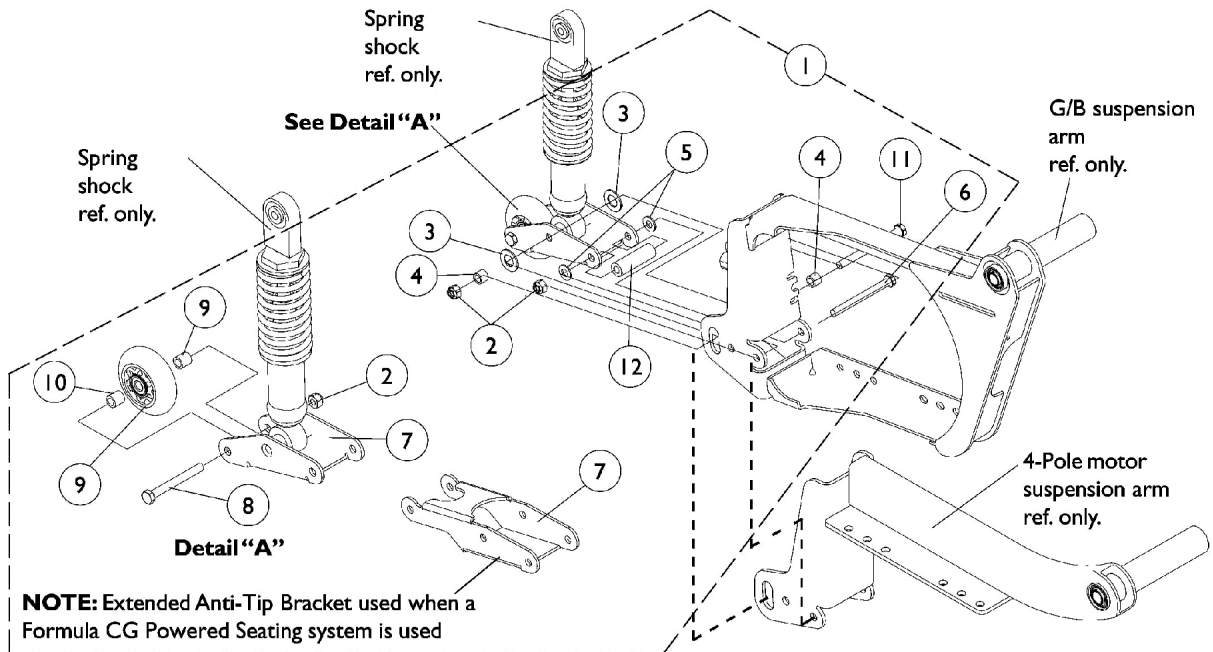

3" Anti-Tip Wheel Assembly

All Models

3" Anti-Tip Wheel Assembly All Models

Item Number	Note	Part Number	Description	Quantity Per	
				Package	Assembly
1	A	1104811	Anti-Tip Wheel Assembly (Pair)	2	1
2			Locknut (5/16-18)	1	6
3			NLA - Washer, Nylon (35/64 x 1 x 1/16")	1	4
4			Spacer (5/16 x 1/2 x 3/8")	1	4
5			Washer, Nylon (11/32 x 11/16 x 1/16")	1	4
6			NLA - Screw, Hex Head (5/16-18 x 3-1/4")	1	2
7			NLA - Bracket, Anti-Tipper, Black	1	2
8			Screw, Hex Head (5/16-18 x 2-3/4")	1	2
9			Wheel Assembly (3" x 1")	1	2
10			Spacer (5/16 x 1/2 x 1/2")	1	4
11			NLA - Screw, Hex Head (5/16-18 x 3-1/2)	1	2
12			Spacer (5/16 x 5/8 x 2")	1	2
1	A	1143792	Kit, Anti-Tip Wheel Assembly (Pair) (For Formula CG Powered Seating Only)	2	1
2			Locknut (5/16-18)	1	6
3			NLA - Washer, Nylon (35/64 x 1 x 1/16")	1	4
4			Spacer (5/16 x 1/2 x 3/8")	1	4
5			Washer, Nylon (11/32 x 11/16 x 1/16")	1	4
6			NLA - Screw, Hex Head (5/16-18 x 3-1/4")	1	2
7			Bracket, Anti-Tipper Extension, Black	1	2
8			Screw, Hex Head (5/16-18 x 2-3/4")	1	2
9			Wheel Assembly (3" x 1")	1	2
10			Spacer (5/16 x 1/2 x 1/2")	1	4
11			NLA - Screw, Hex Head (5/16-18 x 3-1/2)	1	2
12			Spacer (5/16 x 5/8 x 2")	1	2
9		1101757	Wheel Assembly (3" x 1")	1	2

NOTE: A - Includes items 2-12 (Pair)