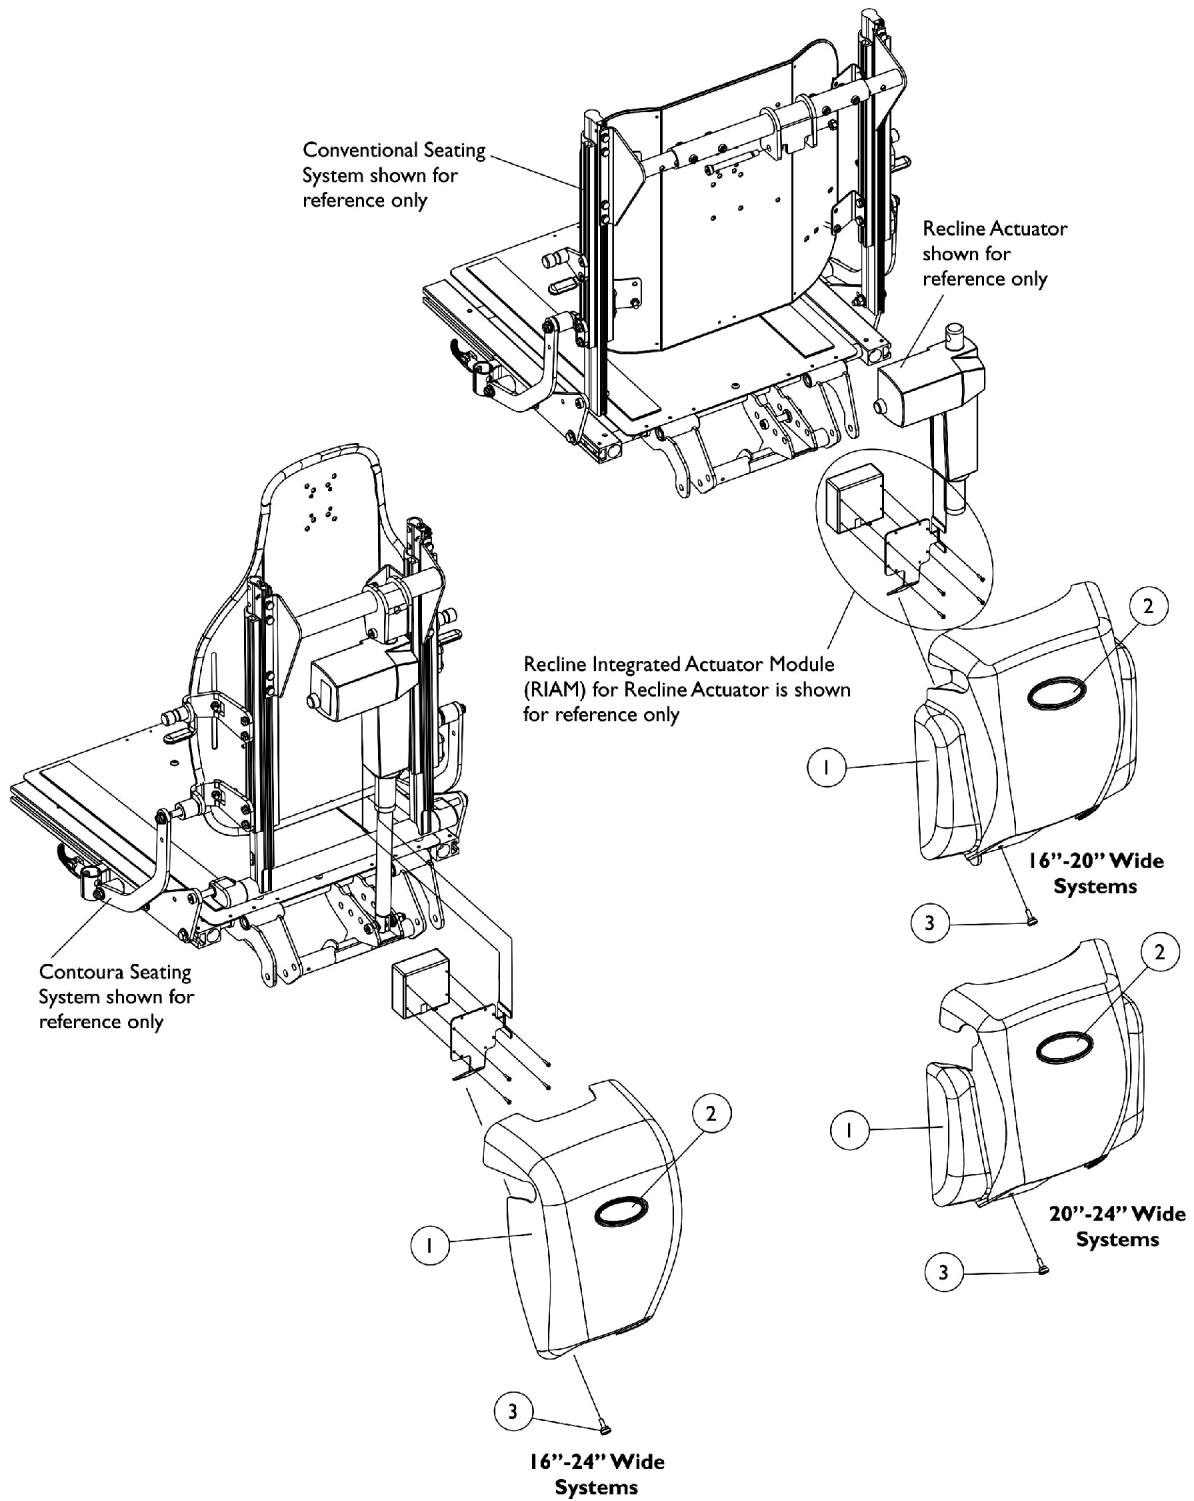

Shroud Covers, Recline Actuator

Formula Recline/Tilt/Recline w/ Conventional or Contoura Seating For TDX
3, 3 SE, 4 & 5

Shroud Covers, Recline Actuator

Formula Recline/Tilt/Recline w/ Conventional or Contoura Seating For TDX 3, 3 SE, 4 & 5

Item Number	Note	Part Number	Description	Quantity Per	
				Package	Assembly
1		1146501-NLA	NLA - Cover with Decal, Contoura (16 - 24" W)	1	1
1		1146502-NLA	NLA - Cover with Decal, Conventional (16 - 20" W)	1	1
1		1146503-NLA	NLA - Cover with Decal, Conventional (20 - 24" W)	1	1
3		1117240	Screw, Thumb (#10-32 x 1/2")	1	1