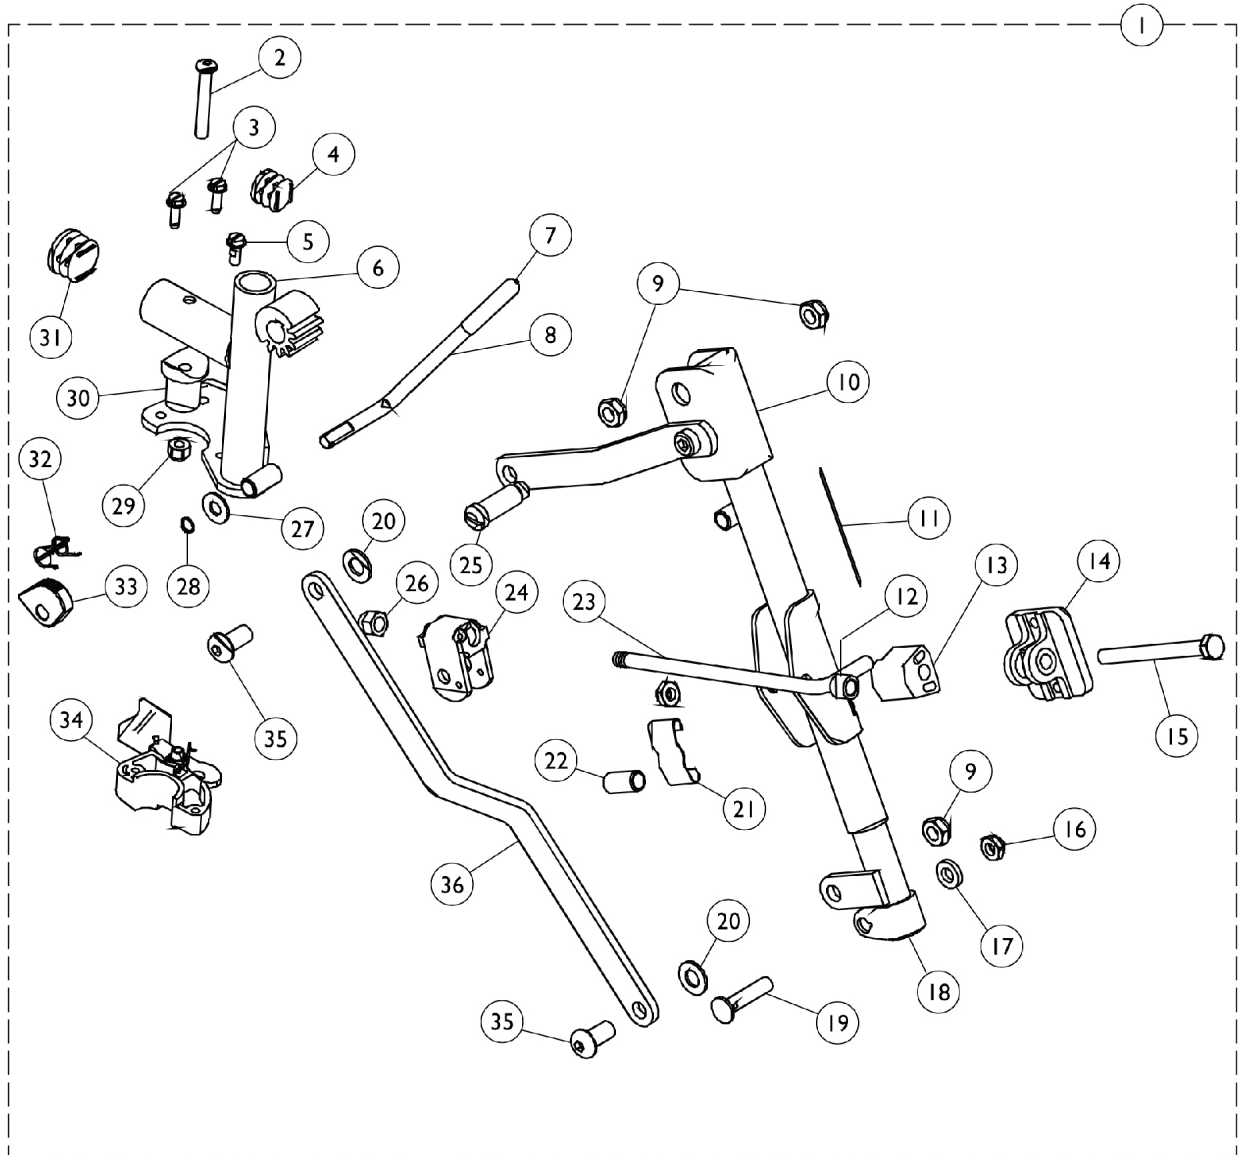

Articulating Legrest Support Assembly - ATL4A (Center Pivot)

Legrest Support does not include Legrest Pad.

Articulating Legrest Support Assembly - ATL4A (Center Pivot)

Legrest Support does not include Legrest Pad.

Item Number	Note	Part Number	Description	Quantity Per	
				Package	Assembly
1		1082540	Articulating Legrest Support Assembly, Sector, Chrome - Right	1	1
1		1082541	Articulating Legrest Support Assembly, Sector, Chrome - Left	1	1
2		7930301-NLA	NLA - Package, Button Head Cap Screw (1/4-20 x 1-3/4")	25	1
3		1025451	Screw, Slotted Hex Washer Head (#10-32 x 5/8")	1	2
4		1027097	Plug Button, Black (3/4")	1	1
5		7930314	Package, Screw, Slotted Hex Washer Head (#10-32 x 1/2")	25	1
6		1082538-NLA	NLA - Tube, Legrest Support, Articulating, Sector, Chrome - Right	1	1
6		1082539-NLA	NLA - Tube, Legrest Support, Articulating, Sector, Chrome - Left	1	1
7		1040060	Tip, Plastic, Black	1	1
8		1037126	Handle, Release	1	1
9		40363X000	Hex Nut (3/8"-16)	1	3
10		1022877-NLA	NLA - Tube, Support and Drive Link, Chrome - Right	1	1
10		1022878-NLA	NLA - Tube, Support and Drive Link, Chrome - Left	1	1
11		1024911-NLA	NLA - Decal, Smartleg	1	1
12		47330X003	Spacer (5/16 x 1/2 x 3/8")	1	1
13		1025133	Spacer, Legrest Pad, Black	1	1
14		04526X019	Plate, Legrest Pad	1	1
15		1014807	Screw, Hex Head (5/16-24 x 3-1/4")	1	1
16		7930363-NLA	NLA - Package, Locknut (5/16"-24)	25	2
17		1027377	Washer (#20)	1	1
18		1022848	Tube, Slide, Articulating, Chrome - Right	1	1
18		1022849	Tube, Slide, Articulating, Chrome - Left	1	1
19		11232X009	Bolt, Lug (5/16-24 x 1-3/8")	1	1
20		1049527	Washer, Nylon (3/8 x 3/4 x 1/16")	1	2
21		48823X008	Spring, Leaf	1	1
22		47328X003	Bushing, Pivot (5/16 x 7/16 x 7/8")	1	1
23		42326X004	Bar, Ratchet - Right/Left	1	1
24		04528X002	Bracket, Release, Black	1	1
25		1022854-NLA	NLA - Screw, Shoulder Slotted Head (1/2 x 1-1/8", 3/8-16)	1	1
26		7930336-NLA	NLA - Nut, Acorn (5/16-24)	25	1
27		7930310-NLA	NLA - Washer, Nylon (5/16 x 11/16 x 1/16")	25	1
28		1040831	Ring, Snap	1	1
29		7930333	Locknut (1/4-20)	25	1
30		1017148	Pivot, Footrest	1	1
31		1029501	Plug Button, Black (1")	1	1
32		1037485	Spring, Release	1	1
33		1037125	Cam, Legrest	1	1
34		1025454	Housing, Latch - Right	1	1
34		1025455	Housing, Latch - Left	1	1