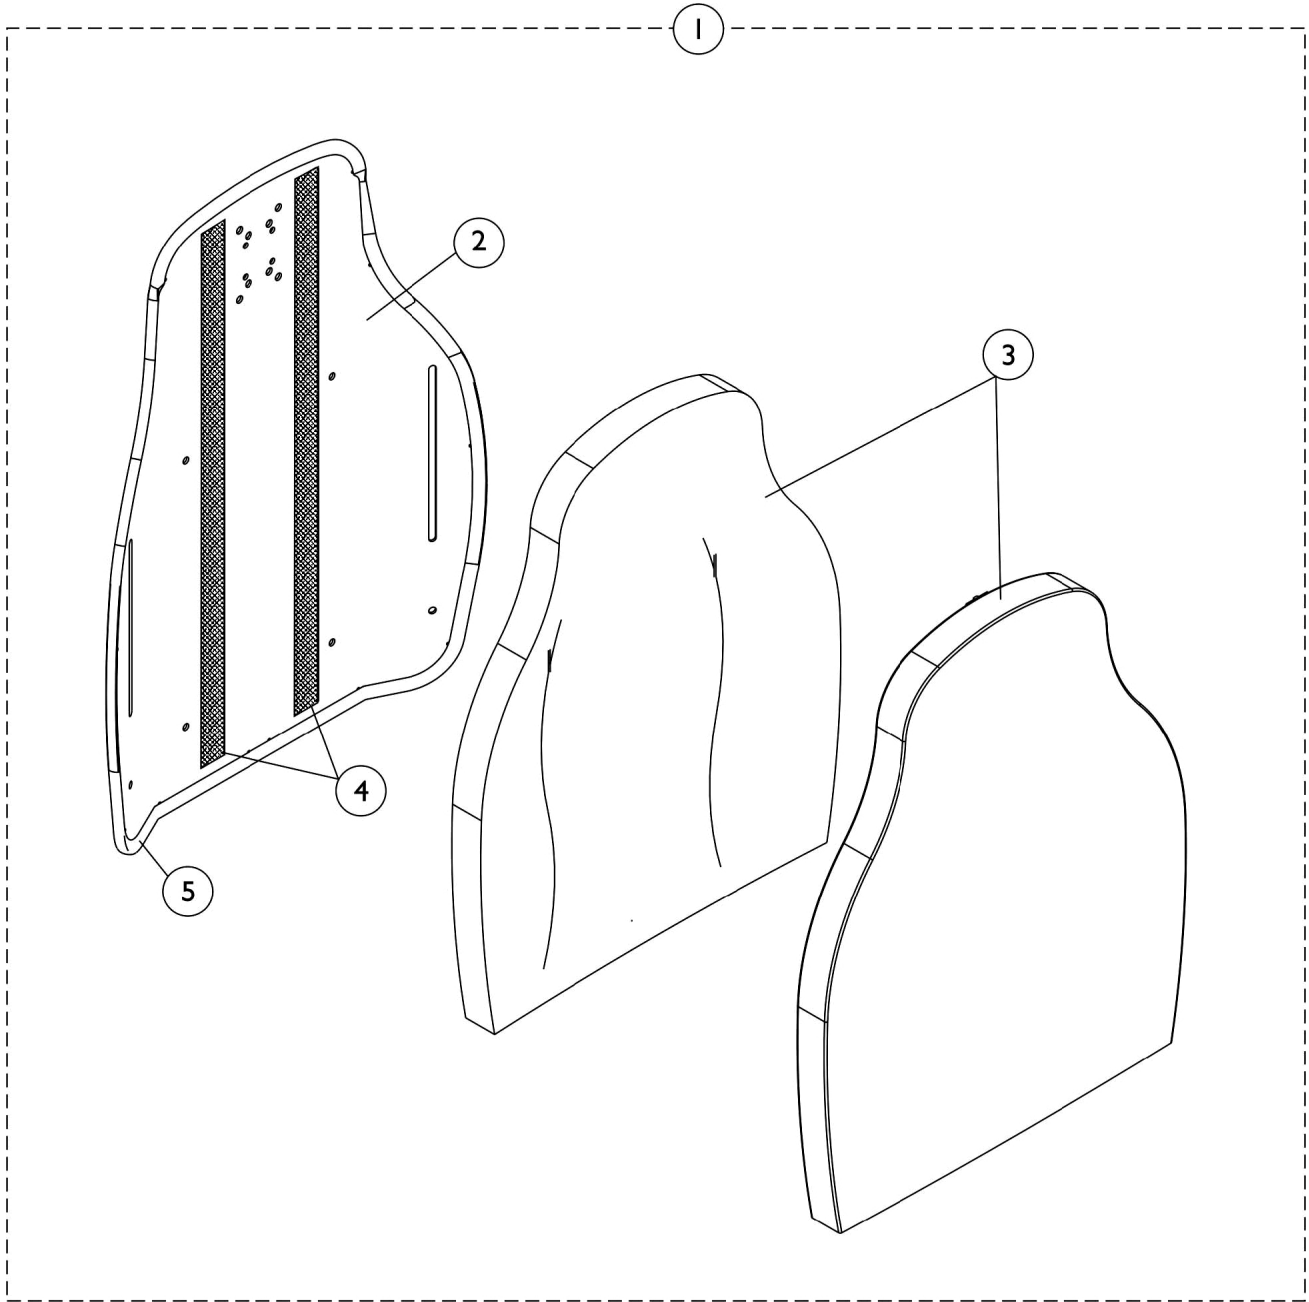

Contoura Back without Mounting Hardware (TDX, M71 and M91) - Before 5/15/09

Contoura Back without Mounting Hardware (TDX, M71 and M91) - Before 5/15/09

Item Number	Note	Part Number	Description	Quantity Per	
				Package	Assembly
1		See Chart	#1 Back Assembly without Hardware 16", 18", 20", 22" Wide	1	1
2		See Chart	#2 Back Pan with Vinyl Edge Trim 16", 18", 20", 22" Wide	1	1
3		See Chart	#3 Back Cushion Assembly 16", 18", 20", 22" Wide	1	1
4		1125725-NLA	NLA - Hook Fastener w/ Adhesive Back (1" W x 48" L)	1	1
5		1125724-NLA	NLA - Trim, Edge, Cut-To-Length, Vinyl Black (96" L)	1	1

Contoura Back without Mounting Hardware (TDX, M71 and M91) - Before 5/15/09

#1 Back Assembly without Hardware 16", 18", 20", 22" Wide

Overall Back Height	Material Back Height	16" Wide	18" Wide	20" Wide	22" Wide
25"	20"	1132828-NLA	1132829-NLA	1132830-NLA	1132831-NLA
29"	24"	1132825-NLA	1124733-NLA	1124734-NLA	1132826-NLA

#2 Back Pan with Vinyl Edge Trim 16", 18", 20", 22" Wide

Overall Back Height	Material Back Height	16" Wide	18" Wide	20" Wide	22" Wide
25"	20"	1131405-NLA	1131406-NLA	1131407-NLA	1131408-NLA See Note(s) A
29"	24"	1131410-NLA	1122454-NLA	1122453-NLA	1131411-NLA