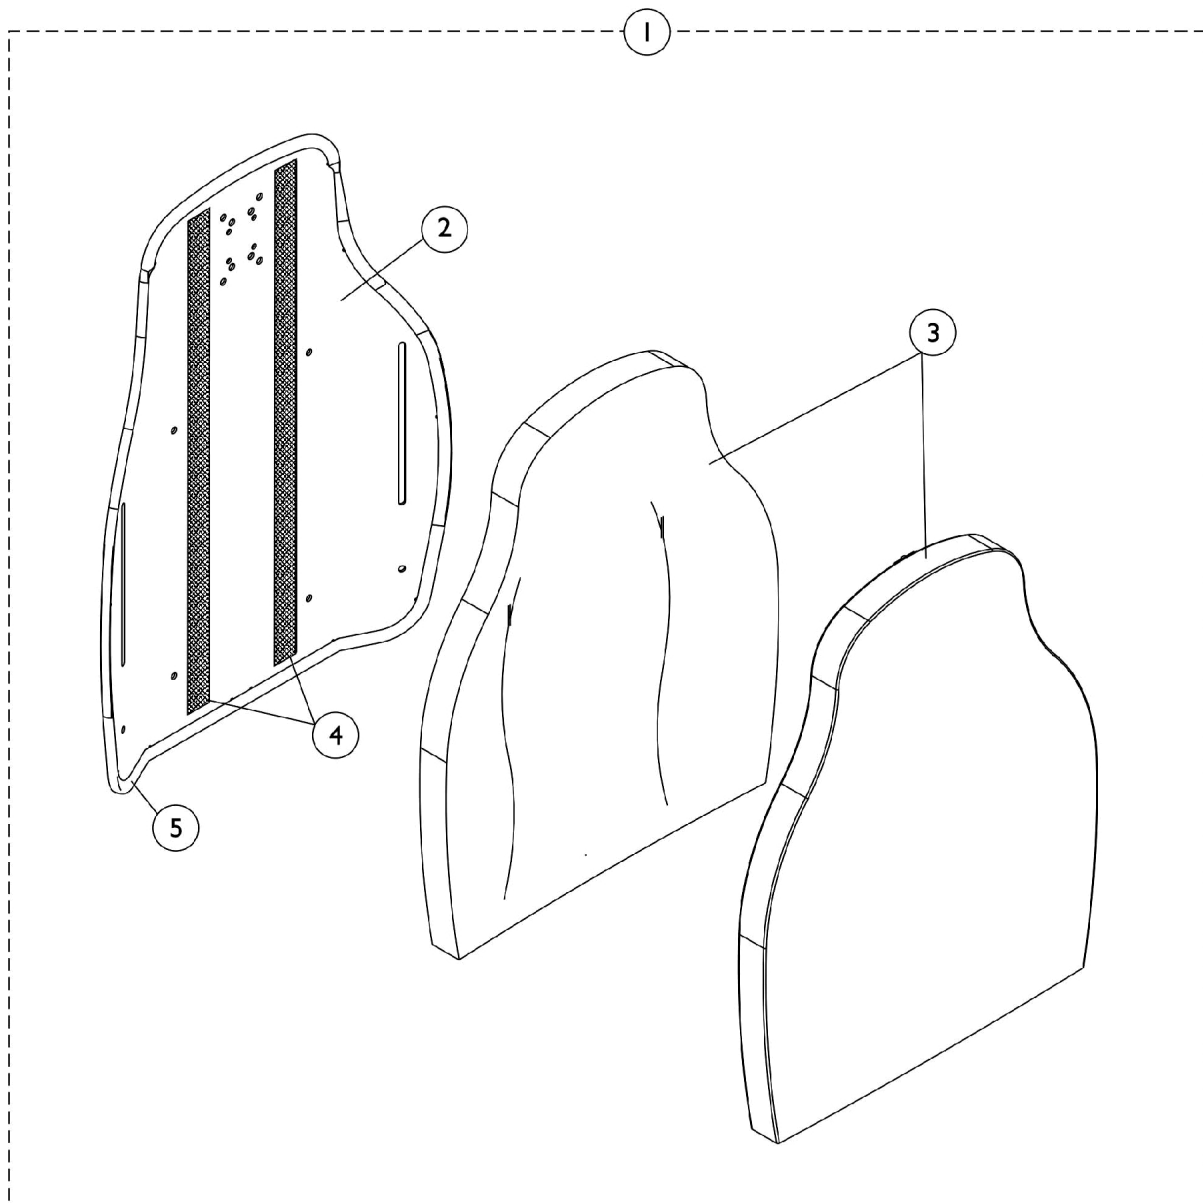

NOTE: Extruded back canes come in one back height only. Back cane material height for the contoura extruded back canes measure approximately 20-1/2". Overall back height from the seat pan to top of the extruded back cane is approximately 23". Only the Back Assembly needs to be replaced when changing back heights. Contoura Backs for ADJASBA Seating do not use the 24" wide selection

Item Number	Note	Part Number	Description	Quantity Per	
				Package	Assembly
1		See Chart	#1 Back Assembly without Hardware 16", 18", 20", 22", 24" Wide	1	1
2		See Chart	#2 Back Pan with Vinyl Edge Trim 16", 18", 20", 22", 24" Wide	1	1
3		See Chart	#3 Back Cushion Assembly 16", 18", 20", 22", 24" Wide	1	1
4		1125725-NLA	NLA - Hook Fastener w/ Adhesive Back (1" W x 48" L)	1	1
5		1125724-NLA	NLA - Trim, Edge, Cut-To-Length, Vinyl Black (96" L)	1	1