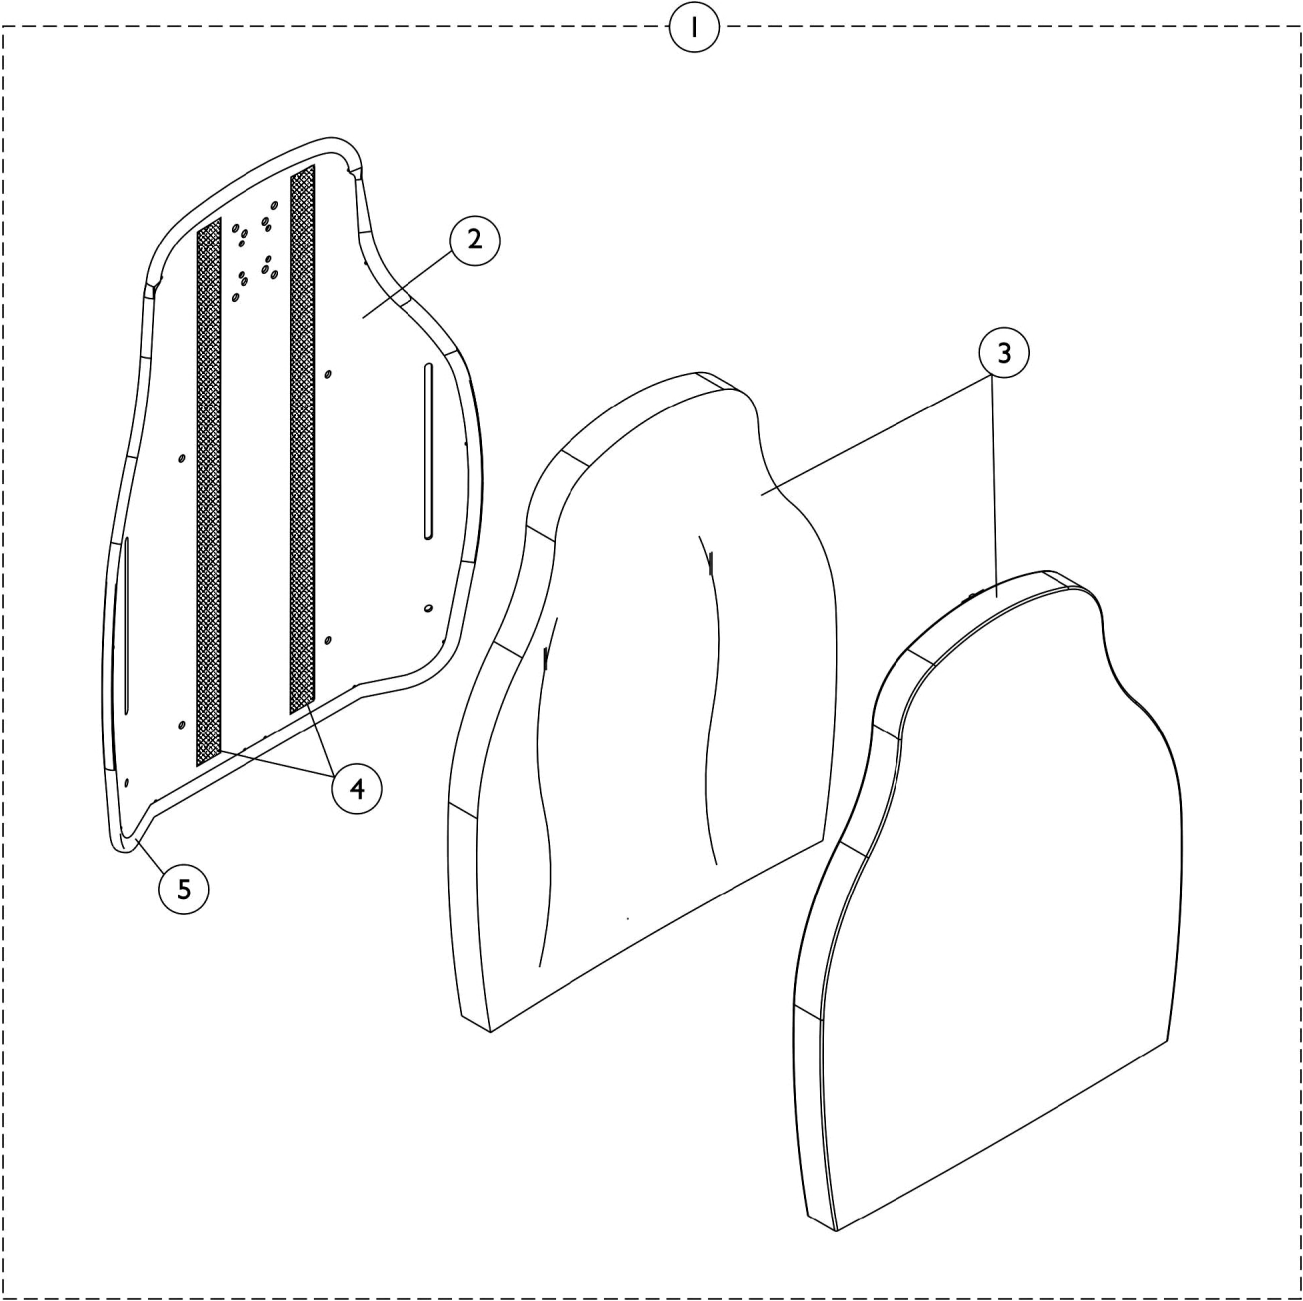

## Contoura Back without Mounting Hardware - Before 5/15/09

Item Number	Note	Part Number	Description	Quantity Per	
				Package	Assembly
1		See Chart	#1 Back Assembly without Hardware 16", 18", 20", 22" Wide	1	1
2		See Chart	#2 Back Pan with Vinyl Edge Trim 16", 18", 20", 22" Wide	1	1
3		See Chart	#3 Back Cushion Assembly 16", 18", 20", 22" Wide	1	1
4		1125725-NLA	NLA - Hook Fastener w/ Adhesive Back (1" W x 48" L)	1	1
5		1125724-NLA	NLA - Trim, Edge, Cut-To-Length, Vinyl Black (96" L)	1	1

## #2 Back Pan with Vinyl Edge Trim 16", 18", 20", 22" Wide

Overall Back Height	Material Back Height	16" Wide	18" Wide	20" Wide	22" Wide
25"	20"	1131405-NLA	1131406-NLA	1131407-NLA	1131408-NLA See Note(s) A
29"	24"	1131410-NLA	1122454-NLA	1122453-NLA	1131411-NLA