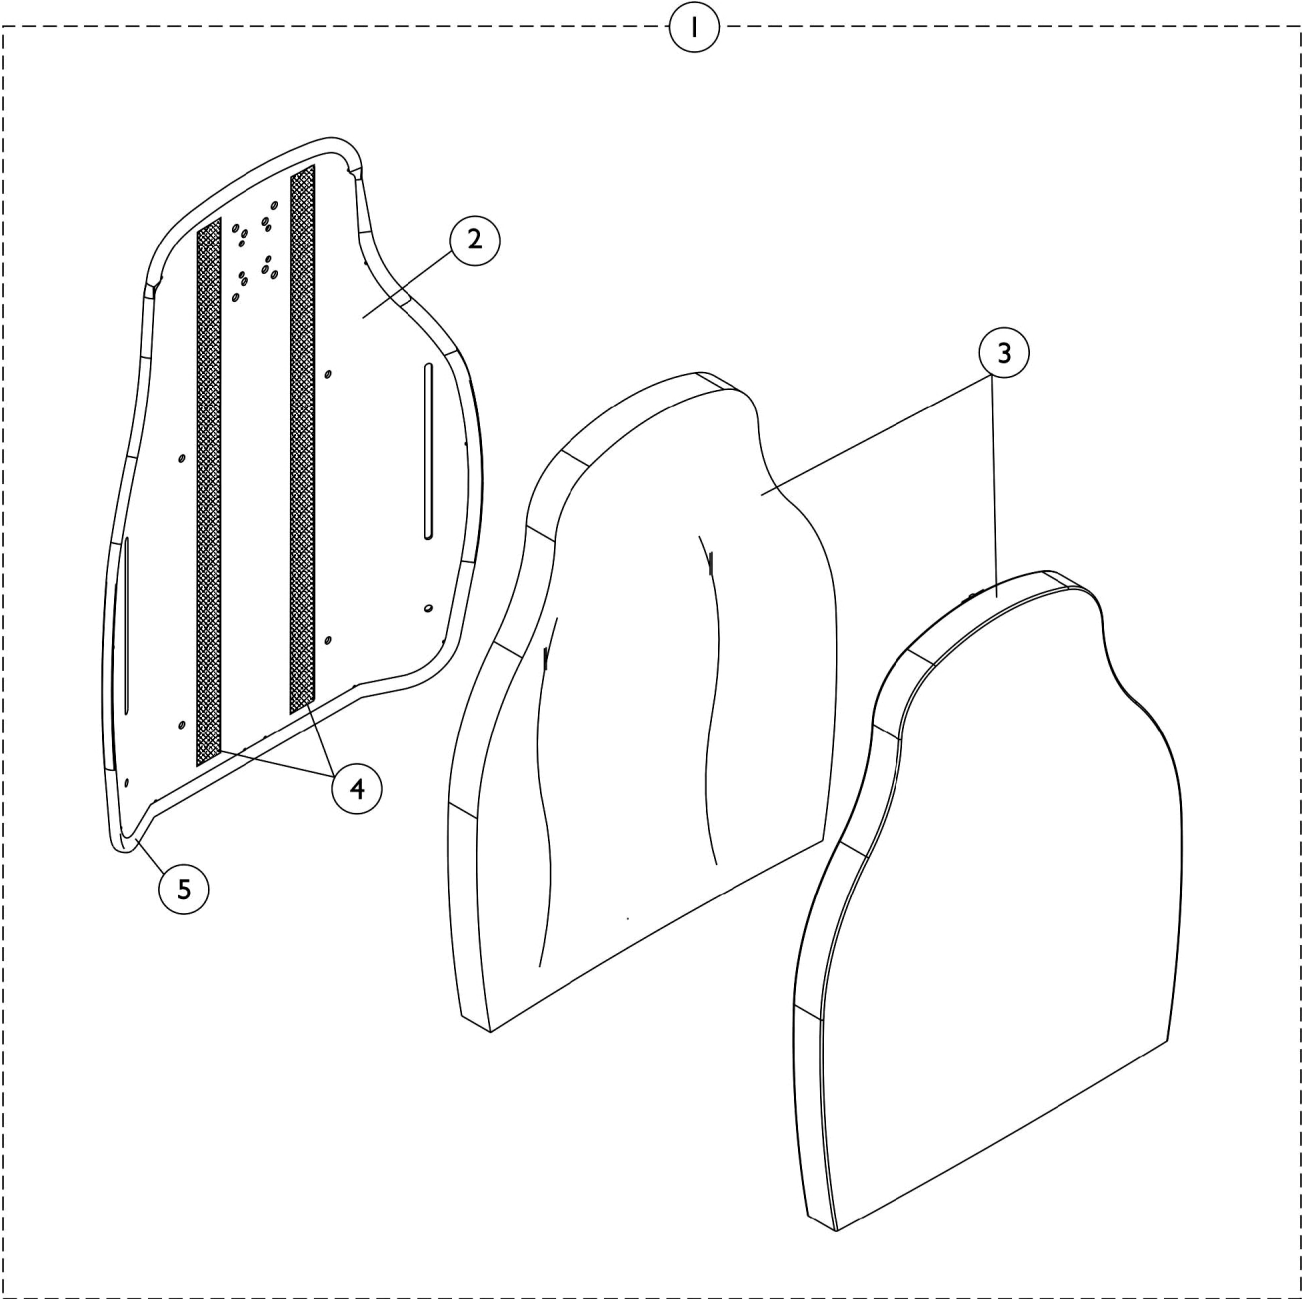

**Contoura Back without Mounting Hardware- ADJASBA
Only - Before 5/15/09**

Contoura Back without Mounting Hardware- ADJASBA Only - Before 5/15/09

Item Number	Note	Part Number	Description	Quantity Per	
				Package	Assembly
1		See Chart	#1 Back Assembly without Hardware 16", 18", 20", 22", 24" Wide	1	1
2		See Chart	#2 Back Pan with Vinyl Edge Trim 16", 18", 20", 22", 24" Wide	1	1
3		See Chart	#3 Back Cushion Assembly 16", 18", 20", 22", 24" Wide	1	1
4		1125725-NLA	NLA - Hook Fastener w/ Adhesive Back (1" W x 48" L)	1	1
5		1125724-NLA	NLA - Trim, Edge, Cut-To-Length, Vinyl Black (96" L)	1	1

Contoura Back without Mounting Hardware- ADJASBA Only - Before 5/15/09

#1 Back Assembly without Hardware 16", 18", 20", 22", 24" Wide

Overall Back Height	Material Back Height	16" Wide	18" Wide	20" Wide	22" Wide	24" Wide
25"	20"	1132828-NLA	1132829-NLA	1132830-NLA	1132831-NLA	1132832-NLA
29"	24"	1132825-NLA	1124733-NLA	1124734-NLA	1132826-NLA	1132827-NLA

#2 Back Pan with Vinyl Edge Trim 16", 18", 20", 22", 24" Wide

Overall Back Height	Material Back Height	16" Wide	18" Wide	20" Wide	22" Wide	24" Wide
25"	20"	1131405-NLA	1131406-NLA	1131407-NLA	1131408-NLA See Note(s) A	1131409-NLA
29"	24"	1131410-NLA	1122454-NLA	1122453-NLA	1131411-NLA	1131412-NLA