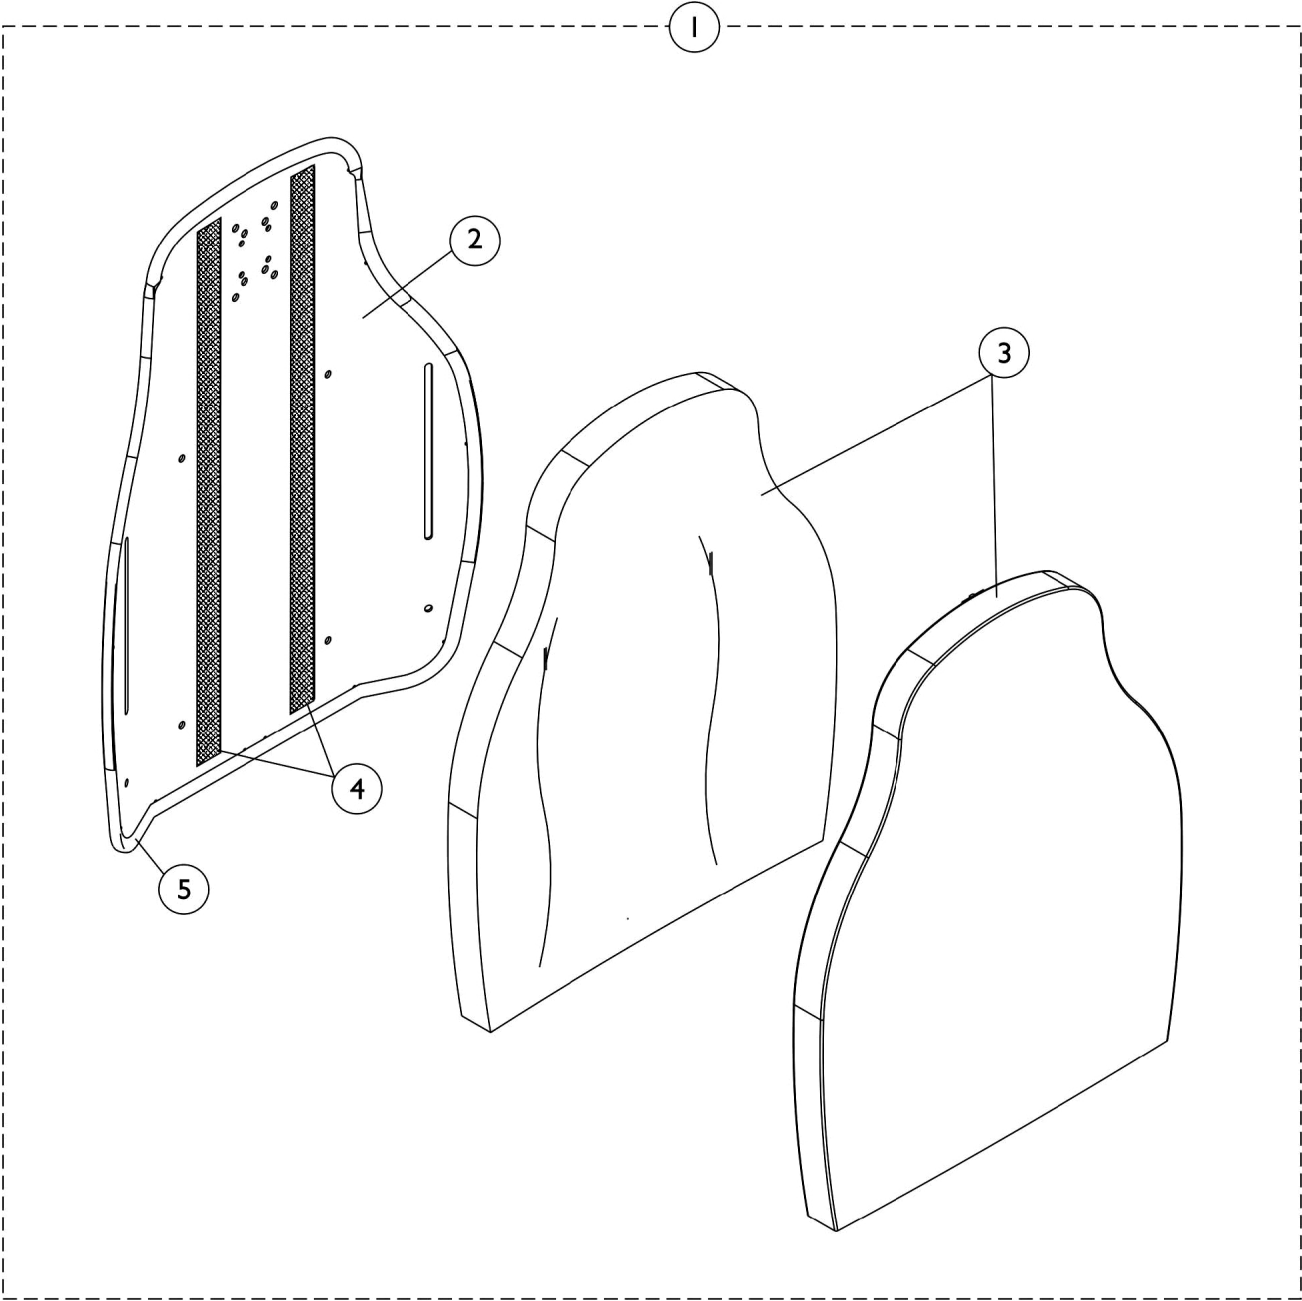

## Contoura Back without Mounting Hardware - ADJASBA Only - Before 5/15/09

Item Number	Note	Part Number	Description	Quantity Per	
				Package	Assembly
1		See Chart	#1 Back Assembly without Hardware 16", 18", 20", 22" Wide	1	1
2		See Chart	#2 Back Pan with Vinyl Edge Trim 16", 18", 20", 22" Wide	1	1
3		See Chart	#3 Back Cushion Assembly 16", 18", 20", 22" Wide	1	1
4		1125725-NLA	NLA - Hook Fastener w/ Adhesive Back (1" W x 48" L)	1	1
5		1125724-NLA	NLA - Trim, Edge, Cut-To-Length, Vinyl Black (96" L)	1	1

## #2 Back Pan with Vinyl Edge Trim 16", 18", 20", 22" Wide

Overall Back Height	Material Back Height	16" Wide	18" Wide	20" Wide	22" Wide
25"	20"	1131405-NLA	1131406-NLA	1131407-NLA	1131408-NLA See Note(s) A
29"	24"	1131410-NLA	1122454-NLA	1122453-NLA	1131411-NLA