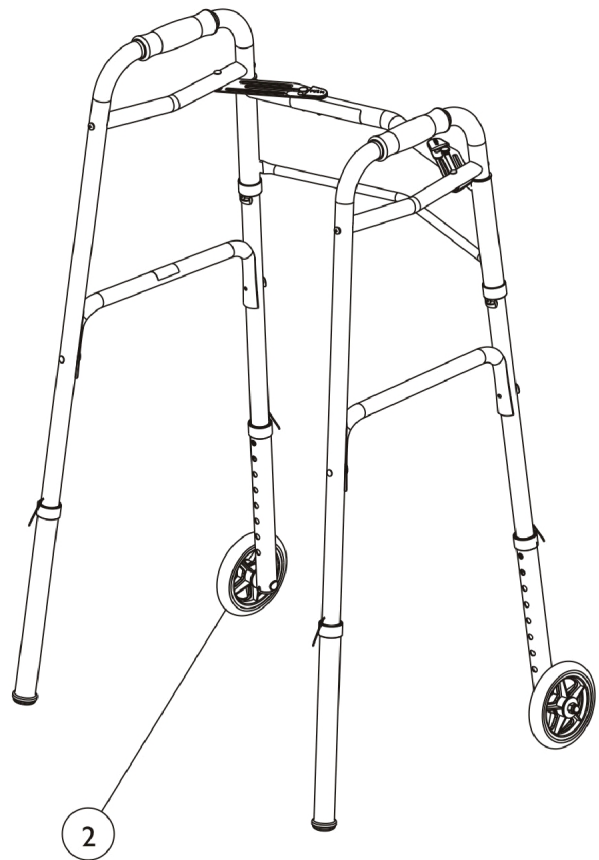

Blue-Release Walker

(Model 6240-A, 6240-5F & 6240-JR5F)

6240-A

6240-5F & 6240-JR5F

Blue-Release Walker (Model 6240-A, 6240-5F & 6240-JR5F)

Item Number	Note	Part Number	Description	Quantity Per	
				Package	Assembly
1		1148146-NLA	NLA - Package, Tip	10	1
2	A,B	See Note	See Footnote	--	--
NOTE: A - For replacement parts, see category titled, "Fixed Wheel Attachment - Single with Glide Tips", and reference Model 6271 replacement parts. B - See Price List for complete assembly, Model 6271, when needed.					