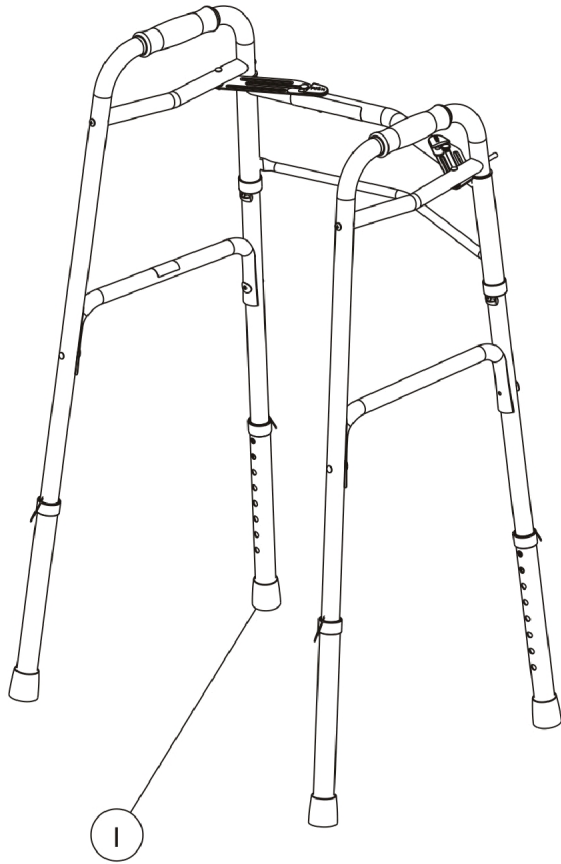

Blue-Release Walker

(Model 6240-A, 6240-5F & 6240-JR5F)

6240-A

6240-5F & 6240-JR5F

Blue-Release Walker (Model 6240-A, 6240-5F & 6240-JR5F)

Item Number	Note	Part Number	Description	Quantity Per	
				Package	Assembly
1		1148146-NLA	NLA - Package, Tip	10	1
2	A,B	See Note	See Footnote	--	--
NOTE: A - For replacement parts, see category titled, "Fixed Wheel Attachment - Single with Glide Tips", and reference Model 6271 replacement parts. B - See Price List for complete assembly, Model 6271, when needed.					