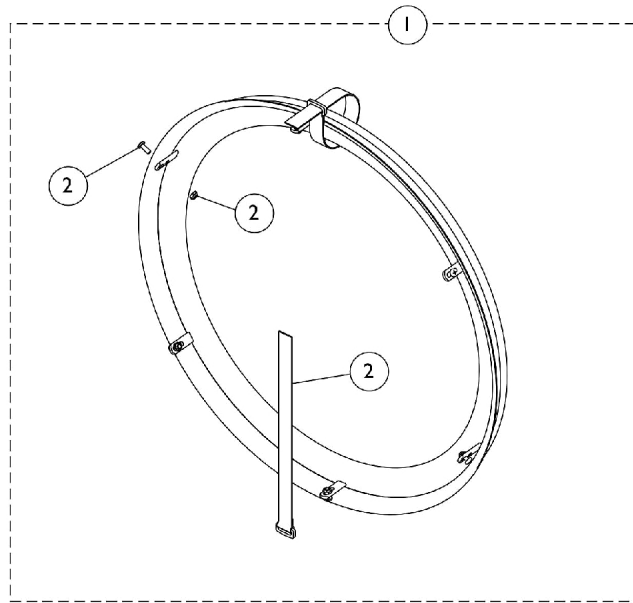

Handrims and Handrim Hardware - Natural Fit

6 Point Attaching Wheels (Spoke Wheels)

7 Point Attaching Wheels (Composite Wheels)

Handrims and Handrim Hardware - Natural Fit

Item Number	Note	Part Number	Description	Quantity Per	
				Package	Assembly
1		See Chart	#1 Natural Fit Handrims - 6 Point Attaching Wheels (Spoke Wheels)	1	1
2	A	1145679	Kit, Handrim Attaching Hardware - 6 Point	1	1
			Screw, Phillips Pan Head (#10-32 x 1/2")	1	6
			Locknut (#10-32)	1	6
			NLA - Strap, Securing	1	2
3		See Chart	#3 Natural Fit Handrims - 7 Point Attaching Wheels (Composite Wheels)	1	1
4	B	1145680-NLA	Kit, Handrim Attaching Hardware - 7 Point	1	1
			Screw, Phillips Pan Head w/ Patch (#10-32 x 1-3/4")	1	7
			NLA - Spacer (3/16 x 5/16 x 1-1/16")	1	7
			NLA - Strap, Securing	1	2
	C	1144492	Instruction Sheet, Natural Fit Handrims	1	1

NOTE: A - Includes Screws, Locknuts, and Securing Straps.
 B - Includes Screws, Spacers, and Securing Straps.
 C - Not Shown

#1 Natural Fit Handrims - 6 Point Attaching Wheels (Spoke Wheels)

Handrims sold as 1 each. Includes all Attaching Hardware (item 2) and Instruction Sheet.

Grip Style	24" Wheels	25" Wheels	26" Wheels
Standard	1145546-NLA	1145547	1145548-NLA
Super Grip	1145550-NLA	1145551	1145552

#3 Natural Fit Handrims - 7 Point Attaching Wheels (Composite Wheels)

Handrims sold as 1 each. Includes all Attaching Hardware (item 4) and Instruction Sheet.

Grip Style	24" Wheels
Standard	1145553
Super Grip	1145554