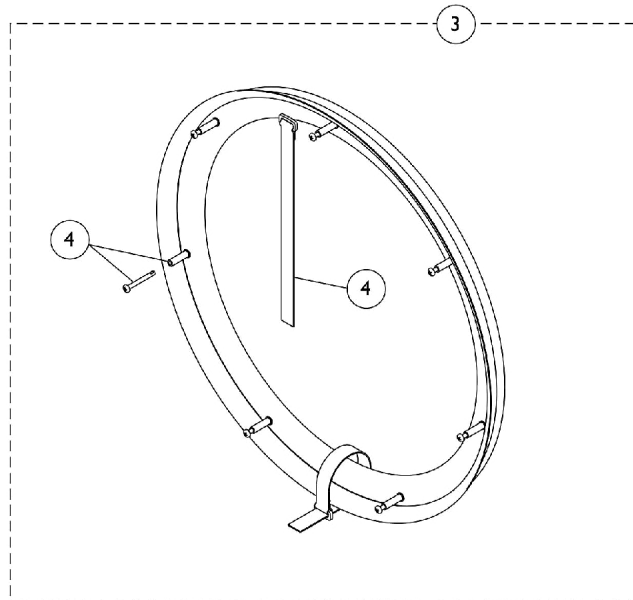

Handrims and Handrim Hardware - Natural Fit

6 Point Attaching Wheels (Spoke Wheels)

7 Point Attaching Wheels (Composite Wheels)

Handrims and Handrim Hardware - Natural Fit

Item Number	Note	Part Number	Description	Quantity Per	
				Package	Assembly
1		See Chart	#1 Natural Fit Handrims - 6 Point Attaching Wheels (Spoke Wheels)	1	1
2	A	1145679	Kit, Handrim Attaching Hardware - 6 Point	1	1
			Screw, Phillips Pan Head (#10-32 x 1/2")	1	6
			Locknut (#10-32)	1	6
			NLA - Strap, Securing	1	2
3		See Chart	#3 Natural Fit Handrims - 7 Point Attaching Wheels (Composite Wheels)	1	1
4	B	1145680-NLA	Kit, Handrim Attaching Hardware - 7 Point	1	1
			Screw, Phillips Pan Head w/ Patch (#10-32 x 1-3/4")	1	7
			NLA - Spacer (3/16 x 5/16 x 1-1/16")	1	7
			NLA - Strap, Securing	1	2
	C	1144492	Instruction Sheet, Natural Fit Handrims	1	1

NOTE: A - Includes Screws, Locknuts, and Securing Straps.
 B - Includes Screws, Spacers, and Securing Straps.
 C - Not Shown

#1 Natural Fit Handrims - 6 Point Attaching Wheels (Spoke Wheels)

Handrims sold as 1 each. Includes all Attaching Hardware (item 2) and Instruction Sheet.

Grip Style	24" Wheels	25" Wheels	26" Wheels
Standard	1145546-NLA	1145547	1145548-NLA
Super Grip	1145550-NLA	1145551	1145552

#3 Natural Fit Handrims - 7 Point Attaching Wheels (Composite Wheels)

Handrims sold as 1 each. Includes all Attaching Hardware (item 4) and Instruction Sheet.

Grip Style	24" Wheels
Standard	1145553
Super Grip	1145554