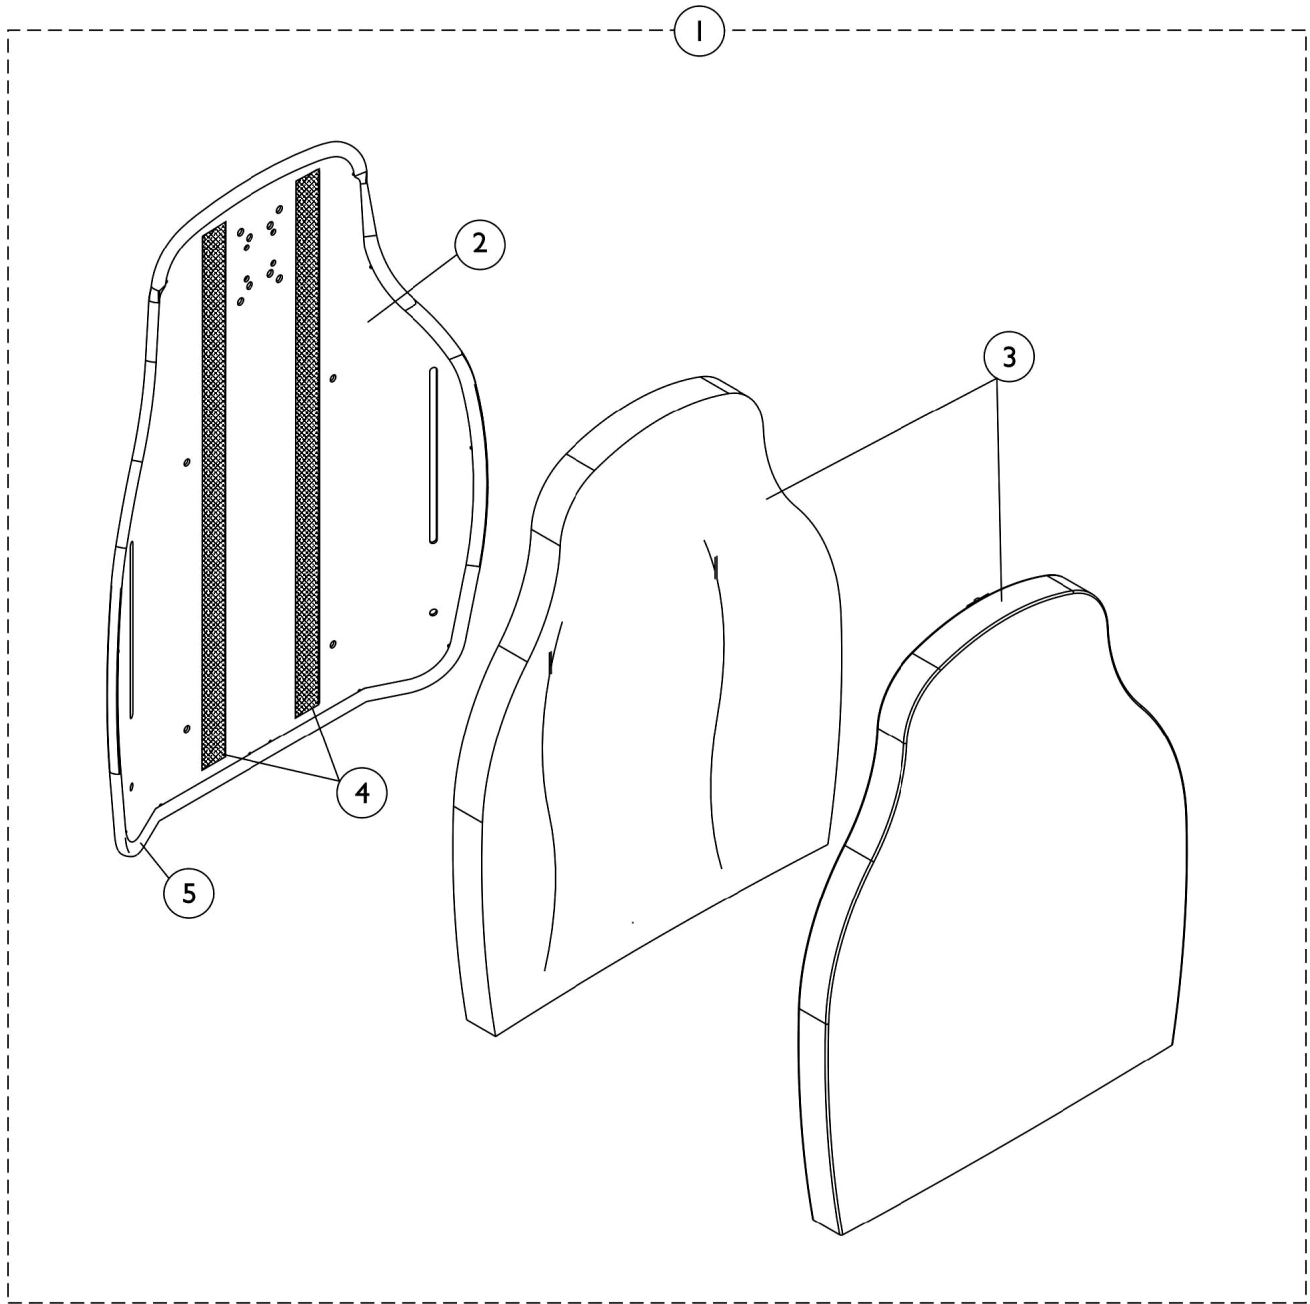

Contoura Back without Mounting Hardware

ADJASBA Only - Before 5/15/09

Contoura Back without Mounting Hardware

ADJASBA Only - Before 5/15/09

#1 Back Assembly without Hardware 16", 18", 20", 22", 24" Wide

Overall Back Height	Material Back Height	16" Wide	18" Wide	20" Wide	22" Wide	24" Wide
25"	20"	1132828-NLA	1132829-NLA	1132830-NLA	1132831-NLA	1132832-NLA
29"	24"	1132825-NLA	1124733-NLA	1124734-NLA	1132826-NLA	1132827-NLA

#2 Back Pan with Vinyl Edge Trim 16", 18", 20", 22", 24" Wide

Overall Back Height	Material Back Height	16" Wide	18" Wide	20" Wide	22" Wide	24" Wide
25"	20"	1131405-NLA	1131406-NLA	1131407-NLA	1131408-NLA See Note(s) A	1131409-NLA
29"	24"	1131410-NLA	1122454-NLA	1122453-NLA	1131411-NLA	1131412-NLA

NOTE: A - Item is No Longer Available. Back Assembly, part # 1132831 must be purchased for replacement.

#3 Back Cushion Assembly 16", 18", 20", 22", 24" Wide

Overall Back Height	Material Back Height	16" Wide	18" Wide	20" Wide	22" Wide	24" Wide
25"	20"	1132820-NLA	1132821-NLA	1132822-NLA	1132823-NLA	1132824-NLA See Note(s) B
29"	24"	1132817-NLA	1125641-NLA	1125642-NLA	1132818-NLA	1132819-NLA See Note(s) A

Item Number	Note	Part Number	Description	Quantity Per	
				Package	Assembly
1		See Chart	#1 Back Assembly without Hardware 16", 18", 20", 22", 24" Wide	1	1
2		See Chart	#2 Back Pan with Vinyl Edge Trim 16", 18", 20", 22", 24" Wide	1	1
3		See Chart	#3 Back Cushion Assembly 16", 18", 20", 22", 24" Wide	1	1
4		1125725-NLA	NLA - Hook Fastener w/ Adhesive Back (1" W x 48" L)	1	1
5		1125724-NLA	NLA - Trim, Edge, Cut-To-Length, Vinyl Black (96" L)	1	1