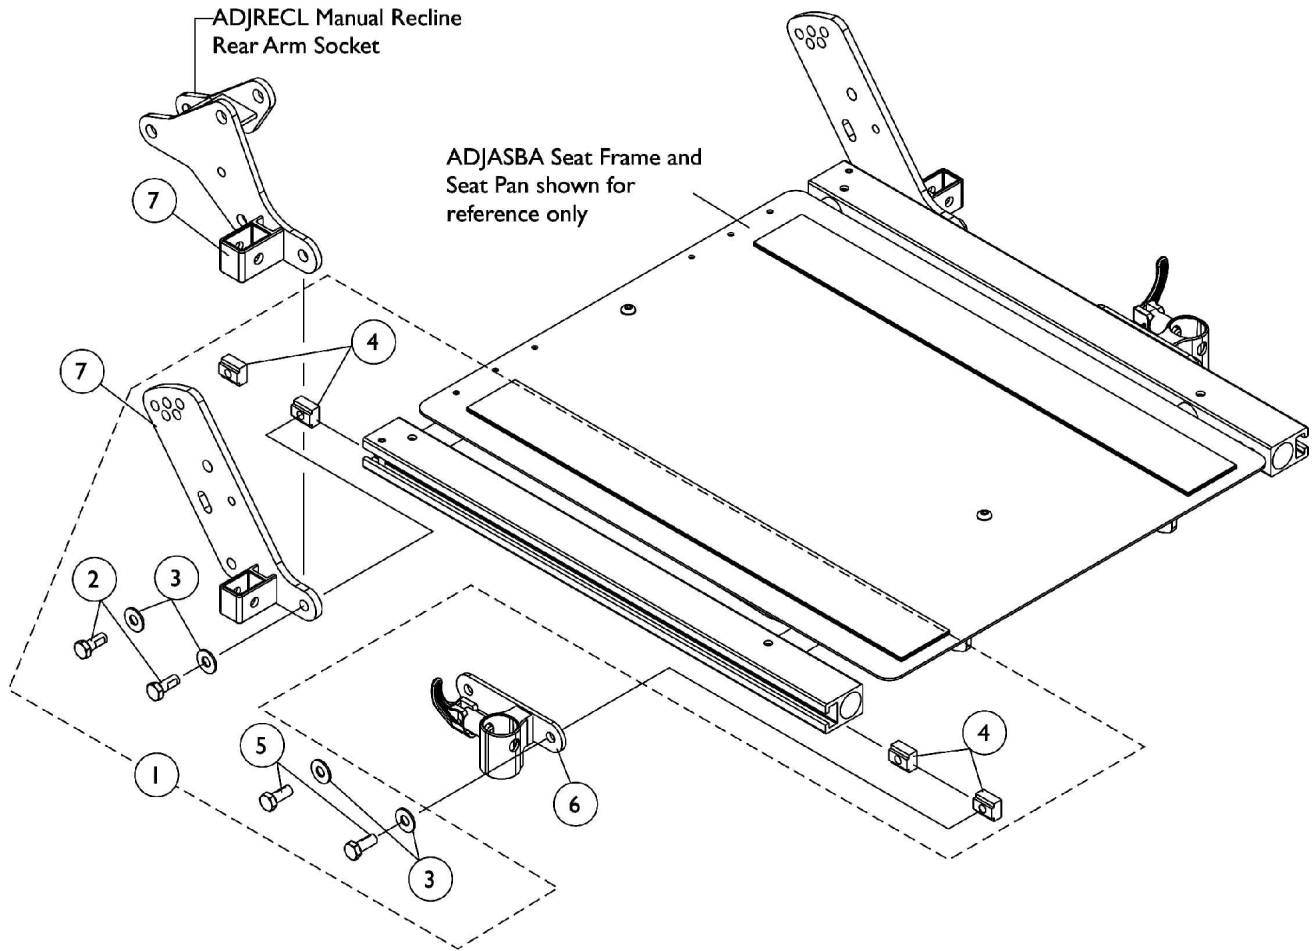

# Front/Rear Arm Socket Assembly and Hardware

## ADJASBA/ADJRECL Seats (16"-24" Wide)

## Front/Rear Arm Socket Assembly and Hardware ADJASBA/ADJRECL Seats (16"-24" Wide)

Item Number	Note	Part Number	Description	Quantity Per	
				Package	Assembly
1	A	1125734	Kit, Front/Rear Arm Socket Assembly Mounting Hardware	1	1
2			Screw, Hex Head w/ Patch (5/16-18 x 3/4")	1	2
3			Washer, Steel (5/16 x 3/4 x 1/16")	1	4
4			T-Nut (5/16-18)	1	4
5			Screw, Hex Head w/ Patch (5/16-18 x 5/8")	1	2
6		1122619	Socket, Arm, Front - Right	1	1
6		1122620	Socket, Arm, Front - Left	1	1
7		1125478	Bracket, Arm Socket/Cane, Rear - Right	1	1
7		1125479	Bracket, Arm Socket/Cane, Rear - Left	1	1
7		1134481	Socket, Arm, ADJRECL, Rear - Right	1	1
7		1134482	Socket, Arm, ADJRECL, Rear - Left	1	1