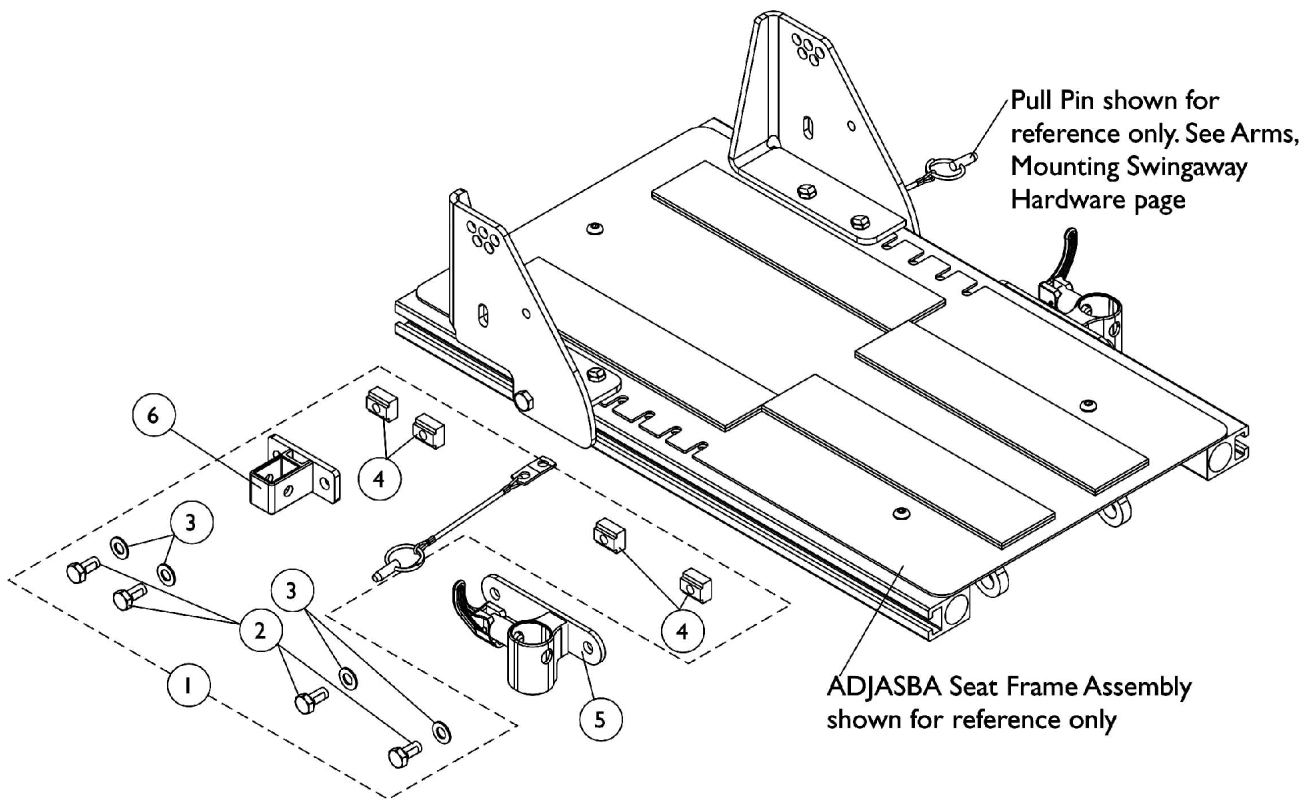

Front/Rear Arm Socket Assembly and Hardware

ADJASBA Seats (12"-16" Wide)

Front/Rear Arm Socket Assembly and Hardware ADJASBA Seats (12"-16" Wide)

Item Number	Note	Part Number	Description	Quantity Per	
				Package	Assembly
1	A	1135502	Kit, Front/Rear Arm Socket Assembly Mounting Hardware	1	1
2			Screw, Hex Head w/ Patch (5/16-18 x 5/8")	1	4
3			Washer, Flat (5/16 x 5/8 x 1/16")	1	4
4			T-Nut (5/16-18)	1	4
5		1122619	Socket, Arm, Front - Right	1	1
5		1122620	Socket, Arm, Front - Left	1	1
6		1126142	Socket, Arm, Rear	1	1

NOTE: A - Includes items 2-4