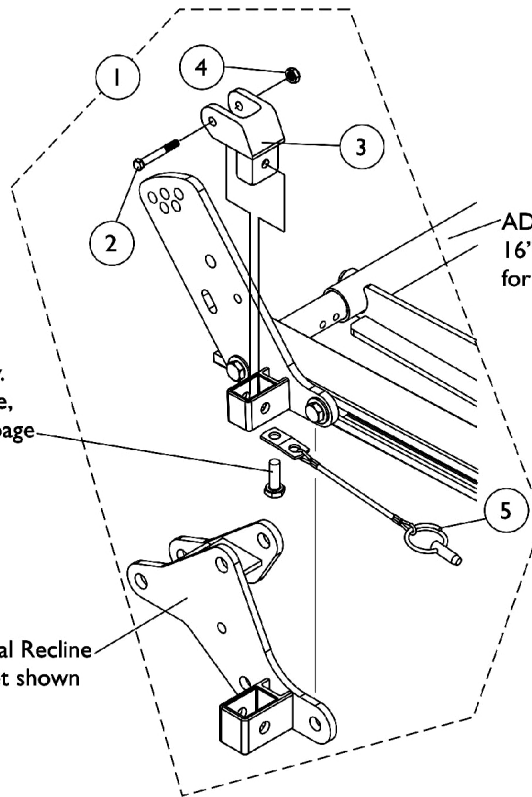

Arm Mounting Swingaway Hardware

ADJASBA/ADJRECL Seats

ADJASBA Seat Frame 12"-16"
wide shown for reference only

Hex Cap Screw
shown for reference
only. See ADJASBA
Seat Frame, Seat Pan
and Hardware page

ADJASBA Seat Frame
16"-24" wide shown
for reference only

Hex Cap Screw
shown for reference only.
See ADJASBA Seat Frame,
Seat Pan and Hardware page

ADJRECL Manual Recline
Rear Arm Socket shown

Arm Mounting Swingaway Hardware ADJASBA/ADJRECL Seats

Item Number	Note	Part Number	Description	Quantity Per	
				Package	Assembly
1	A	1068488	Kit, Swingaway Armrest Mounting Hardware	1	1
2		1019590	Screw, Socket Button Head (1/4-20 x 1-5/8")	1	1
3		1068025	Clevis, Pivot	1	1
4		1025195	Locknut (1/4-20)	1	1
5		1068039	Pin, Pull	1	1