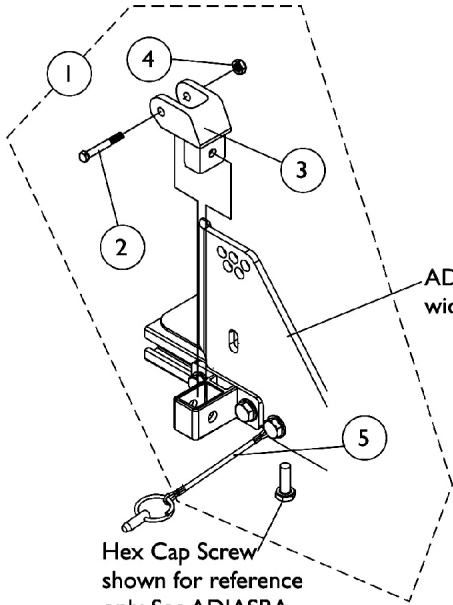

Arm Mounting Swingaway Hardware

ADJASBA/ADJRECL Seats

ADJASBA Seat Frame 12"-16"
wide shown for reference only

Hex Cap Screw
shown for reference
only. See ADJASBA
Seat Frame, Seat Pan
and Hardware page

ADJASBA Seat Frame
16"-24" wide shown
for reference only

Hex Cap Screw
shown for reference only.
See ADJASBA Seat Frame,
Seat Pan and Hardware page

ADJRECL Manual Recline
Rear Arm Socket shown

Arm Mounting Swingaway Hardware ADJASBA/ADJRECL Seats

Item Number	Note	Part Number	Description	Quantity Per	
				Package	Assembly
1	A	1068488	Kit, Swingaway Armrest Mounting Hardware	1	1
2		1019590	Screw, Socket Button Head (1/4-20 x 1-5/8")	1	1
3		1068025	Clevis, Pivot	1	1
4		1025195	Locknut (1/4-20)	1	1
5		1068039	Pin, Pull	1	1