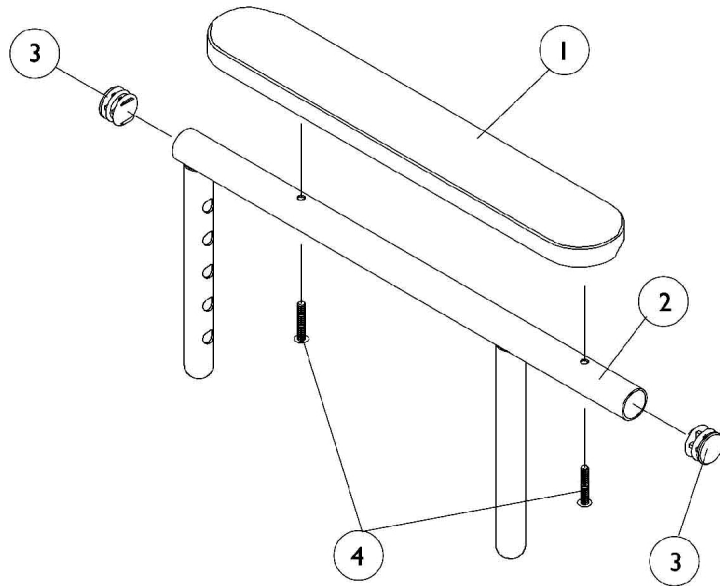

# Adjustable Height Arms

(12"-16" W x 12"-18" D) ADJASBA Seats

## Adjustable Height Arms (12"-16" W x 12"-18" D) ADJASBA Seats

Item Number	Note	Part Number	Description	Quantity Per	
				Package	Assembly
1	A	8881015932-NL A	NLA - Pad, Arm, Vinyl, Full Length - Right (14" L x 2" W)	1	1
1	A	8881015933-NL A	NLA - Pad, Arm, Vinyl, Full Length - Left (14" L x 2" W)	1	1
1	A	8881053577	Kit, Arm Pad w/ Screws, Full Length (14" L x 2" W) (Pair)	2	1
1	A	8881011811-NL A	NLA - Pad, Arm, Vinyl, Desk Length (9" L x 2" W)	1	1
1	A	8881053578	Kit, Arm Pad w/ Screws, Desk Length (9" L x 2" W) (Pair)	2	1
2		1071263	Arm Tube Assembly w/ Plug Buttons, Full Length, Black - Right/Left	1	1
2		1071259	Arm Tube Assembly w/ Plug Buttons, Desk Length, Black - Right/Left	1	1
3		1027095	Plug Button, Black (7/8")	1	2
4		1055949	Package, Screw, Phillips Pan Head (#10-32 x 1-3/8")	2	1
5		47471X074	Spring, Arm Lock	1	1
6		1028594	Pin, Arm Lock, Black	1	1
7		1090768	Kit, Lock Handle w/Rivets (Pair)	2	1
8		1065936	Plug, Pivot	1	2
9		1067734	Plug Button, Black (5/8")	1	2
10		1016298	Grip, Push Handle	1	1
11	B	1068585	Arm Base Assembly, Adjustable Height, Black - Right	1	1
11	B	1068586	Arm Base Assembly, Adjustable Height, Black - Left	1	1