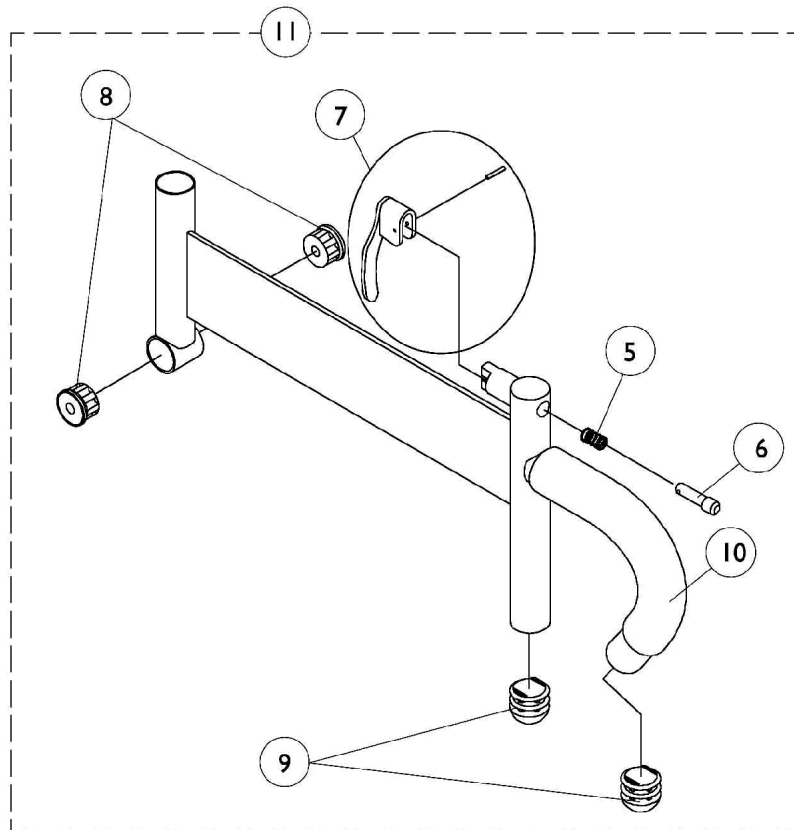

# Adjustable Height Arms

(12"-16" W x 12"-18" D) ADJASBA Seats

## Adjustable Height Arms (12"-16" W x 12"-18" D) ADJASBA Seats

Item Number	Note	Part Number	Description	Quantity Per	
				Package	Assembly
1	A	8881015932-NL A	NLA - Pad, Arm, Vinyl, Full Length - Right (14" L x 2" W)	1	1
1	A	8881015933-NL A	NLA - Pad, Arm, Vinyl, Full Length - Left (14" L x 2" W)	1	1
1	A	8881053577	Kit, Arm Pad w/ Screws, Full Length (14" L x 2" W) (Pair)	2	1
1	A	8881011811-NL A	NLA - Pad, Arm, Vinyl, Desk Length (9" L x 2" W)	1	1
1	A	8881053578	Kit, Arm Pad w/ Screws, Desk Length (9" L x 2" W) (Pair)	2	1
2		1071263	Arm Tube Assembly w/ Plug Buttons, Full Length, Black - Right/Left	1	1
2		1071259	Arm Tube Assembly w/ Plug Buttons, Desk Length, Black - Right/Left	1	1
3		1027095	Plug Button, Black (7/8")	1	2
4		1055949	Package, Screw, Phillips Pan Head (#10-32 x 1-3/8")	2	1
5		47471X074	Spring, Arm Lock	1	1
6		1028594	Pin, Arm Lock, Black	1	1
7		1090768	Kit, Lock Handle w/Rivets (Pair)	2	1
8		1065936	Plug, Pivot	1	2
9		1067734	Plug Button, Black (5/8")	1	2
10		1016298	Grip, Push Handle	1	1
11	B	1068585	Arm Base Assembly, Adjustable Height, Black - Right	1	1
11	B	1068586	Arm Base Assembly, Adjustable Height, Black - Left	1	1

NOTE: A - Specify U67 Black upholstery color when ordering.  
B - Includes items 5-10