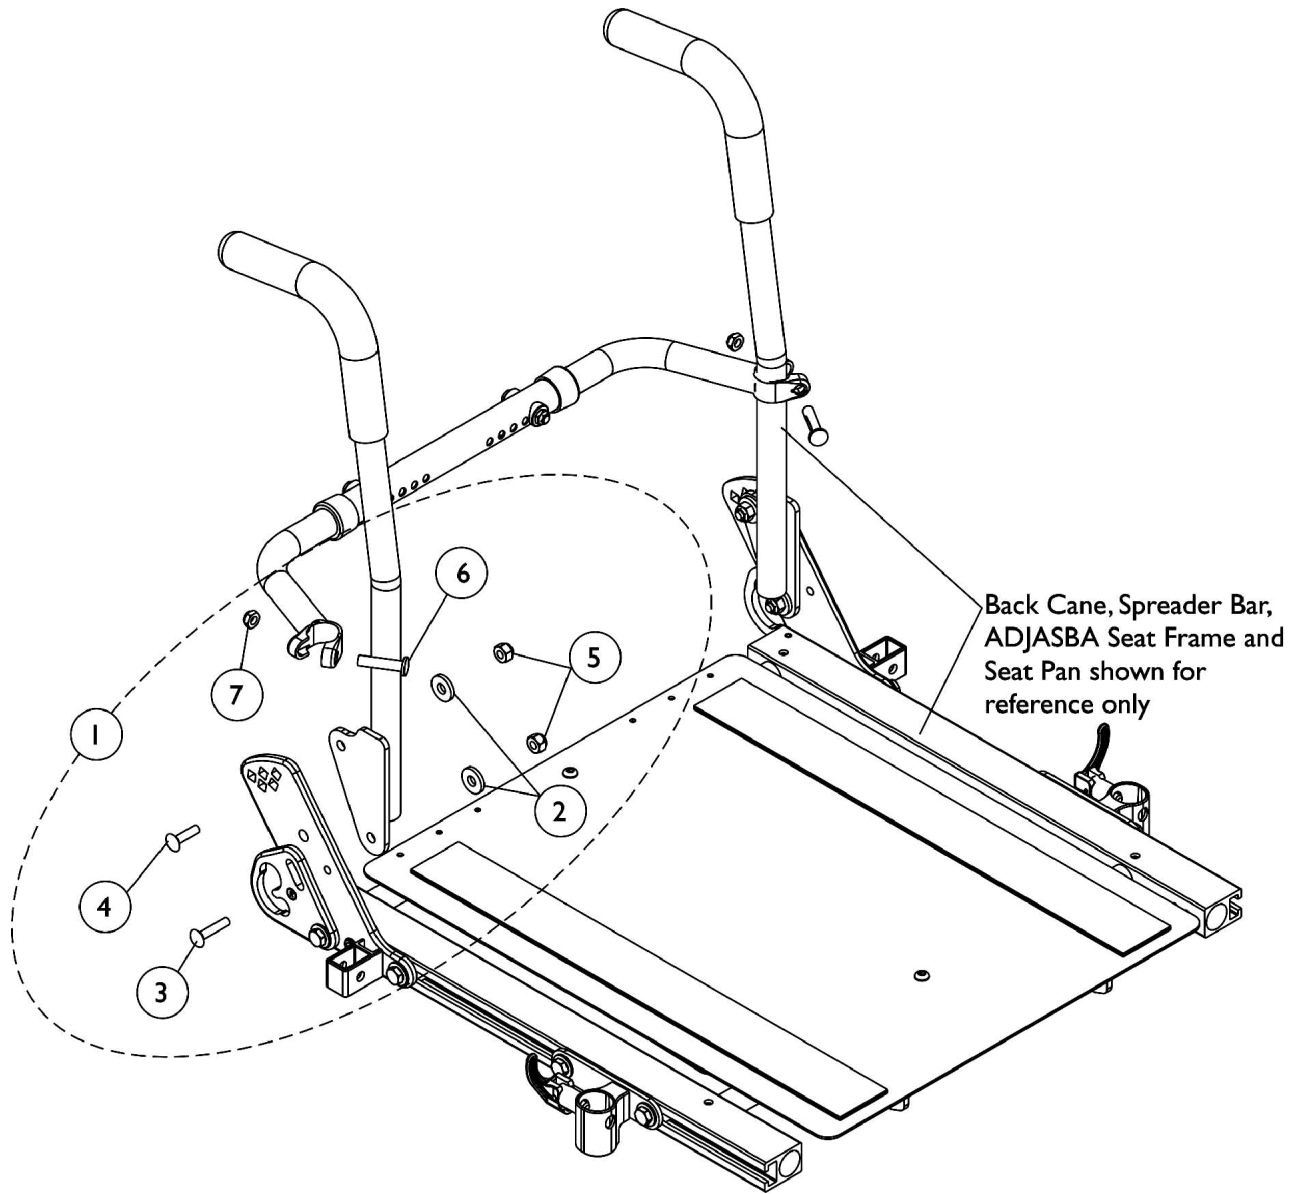

# Back Cane Attaching Hardware

For ADJASBA Seats (16"-24" Wide) with TRRO Option

## Back Cane Attaching Hardware

### For ADJASBA Seats (16"-24" Wide) with TRRO Option

| Item Number | Note | Part Number | Description   | Quantity Per |          |
|-------------|------|-------------|---|--------------|----------|
|             |      |             |   | Package      | Assembly |
| 1           | A    | 1137234-NLA | NLA - Kit, Back Cane Mounting Hardware For TRRO Option (Pair) | 2            | 1        |
| 2           |      |             | Washer, Flat (21/64 x 53/64 x 7/64")                          | 1            | 4        |
| 3           |      |             | Bolt, Round Head Square Neck (5/16-18 x 1-1/4")               | 1            | 2        |
| 4           |      |             | Bolt, Round Head Square Neck (5/16-18 x 1")                   | 1            | 2        |
| 5           |      |             | Locknut (5/16-18)   | 1            | 4        |
| 6           |      |             | Screw w/ Lug (5/16-24 x 1-3/8")                               | 1            | 2        |
| 7           |      |             | Locknut (5/16-24)   | 1            | 2        |

NOTE: A - Includes items 2-7, Right and Left sides