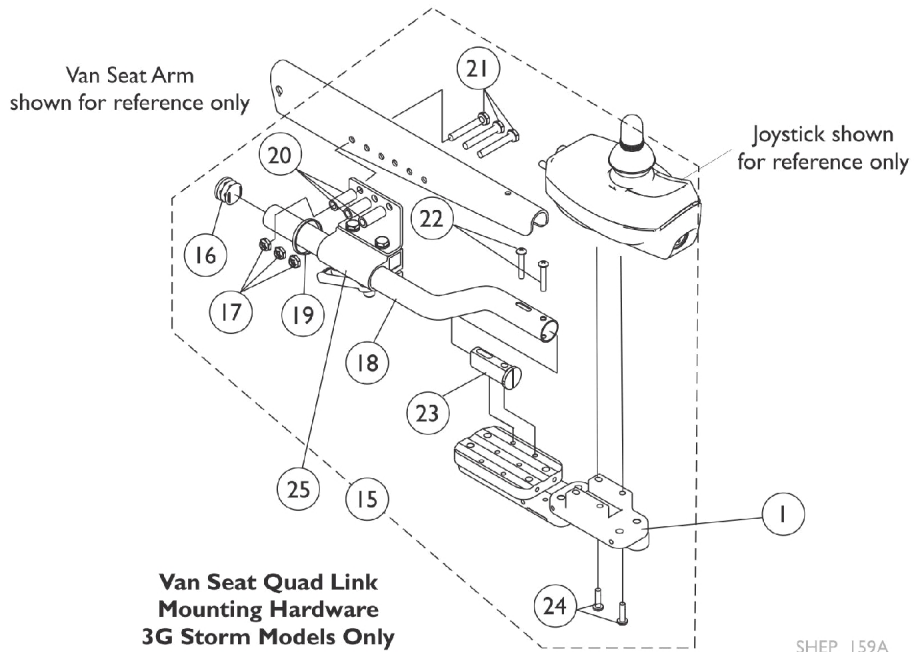

Quad Link (QL) - Van Seats with SPJ+ Joysticks

SHEP_159A

Quad Link (QL) - Van Seats with SPJ+ Joysticks

Item Number	Note	Part Number	Description	Quantity Per	
				Package	Assembly
1		1140898	Quad Link (QL) with Instruction Sheet - Right	1	1
1		1140899	Quad Link (QL) with Instruction Sheet - Left	1	1
	E	1134844	Instruction Sheet, Quad Link	1	1
2	A	1140425	Kit, Quad Link Latch Hardware	1	1
3	B	1140424-NLA	NLA - Kit, Quad Link Screw Fastener Hardware	1	1
4	C	1143042	Kit, Quad Link Mounting Hardware - Van Seat	1	1
5			Plug Button, Black (7/8")	1	1
6			Locknut (1/4-20)	1	3
7			Tube, Joystick Offset (2")	1	1
8			Tie Wrap (11-1/2" L)	1	1
9			Spacer (1/4 x 3/8 x 1")	1	3
10			Screw, Hex Head (1/4-20 x 1-5/8")	1	3
11			Screw, Phillips Pan Head (#10-32 x 1-1/8")	1	2
12			Spacer, Joystick Tube, Black	1	1
13			Screw, Phillips Pan Head w/ Patch (#10-32 x 3/4")	1	2
13		1105414	Screw, Phillips Pan Head w/ Patch (#10-32 x 3/4")	1	2
14		1139681	Clamp Assembly, Fixed Height, Captain/ Van Seat	1	1
15	D	1143041-NLA	NLA - Kit, Quad Link Mounting Hardware - Van Seat	1	1
16			Plug Button, Black (7/8")	1	1
17			Locknut (1/4-20)	1	3
18			Tube, Joystick Offset (2")	1	1
19			Tie Wrap (11-1/2" L)	1	1
20			NLA - Spacer (1/4 x 7/16 x 5/8")	1	3
21			Screw, Hex Head (1/4-20 x 1-1/4")	1	3
22			Screw, Phillips Pan Head (#10-32 x 1-1/8")	1	2
23			Spacer, Joystick Tube, Black	1	1
24			Screw, Phillips Pan Head w/ Patch (#10-32 x 3/4")	1	2
24		1105414	Screw, Phillips Pan Head w/ Patch (#10-32 x 3/4")	1	2
25		1105049	Clamp Assembly, Fixed Height, Captain/ Van Seat	1	1