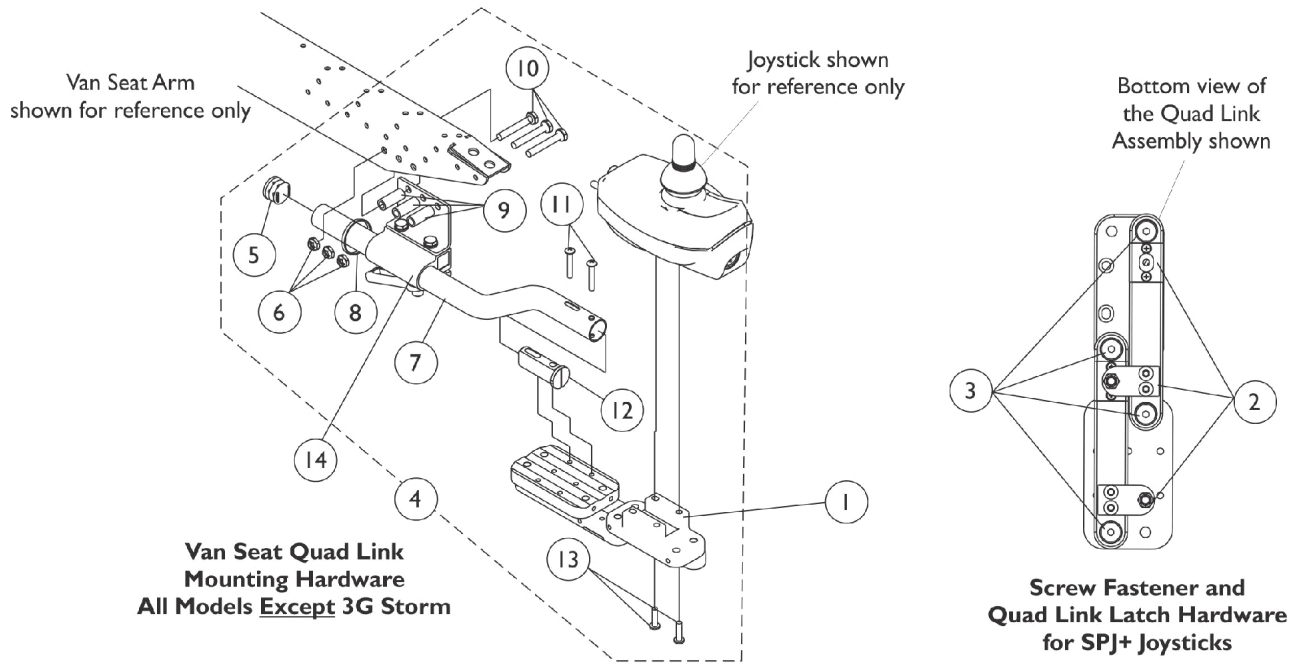

Quad Link (QL) - Van Seats with SPJ+ Joysticks

SHEP_159A

Quad Link (QL) - Van Seats with SPJ+ Joysticks

Item Number	Note	Part Number	Description	Quantity Per	
				Package	Assembly
1		1140898	Quad Link (QL) with Instruction Sheet - Right	1	1
1		1140899	Quad Link (QL) with Instruction Sheet - Left	1	1
	E	1134844	Instruction Sheet, Quad Link	1	1
2	A	1140425	Kit, Quad Link Latch Hardware	1	1
3	B	1140424-NLA	NLA - Kit, Quad Link Screw Fastener Hardware	1	1
4	C	1143042	Kit, Quad Link Mounting Hardware - Van Seat	1	1
5			Plug Button, Black (7/8")	1	1
6			Locknut (1/4-20)	1	3
7			Tube, Joystick Offset (2")	1	1
8			Tie Wrap (11-1/2" L)	1	1
9			Spacer (1/4 x 3/8 x 1")	1	3
10			Screw, Hex Head (1/4-20 x 1-5/8")	1	3
11			Screw, Phillips Pan Head (#10-32 x 1-1/8")	1	2
12			Spacer, Joystick Tube, Black	1	1
13			Screw, Phillips Pan Head w/ Patch (#10-32 x 3/4")	1	2
13		1105414	Screw, Phillips Pan Head w/ Patch (#10-32 x 3/4")	1	2
14		1139681	Clamp Assembly, Fixed Height, Captain/ Van Seat	1	1
15	D	1143041-NLA	NLA - Kit, Quad Link Mounting Hardware - Van Seat	1	1
16			Plug Button, Black (7/8")	1	1
17			Locknut (1/4-20)	1	3
18			Tube, Joystick Offset (2")	1	1
19			Tie Wrap (11-1/2" L)	1	1
20			NLA - Spacer (1/4 x 7/16 x 5/8")	1	3
21			Screw, Hex Head (1/4-20 x 1-1/4")	1	3
22			Screw, Phillips Pan Head (#10-32 x 1-1/8")	1	2
23			Spacer, Joystick Tube, Black	1	1
24			Screw, Phillips Pan Head w/ Patch (#10-32 x 3/4")	1	2
24		1105414	Screw, Phillips Pan Head w/ Patch (#10-32 x 3/4")	1	2
25		1105049	Clamp Assembly, Fixed Height, Captain/ Van Seat	1	1