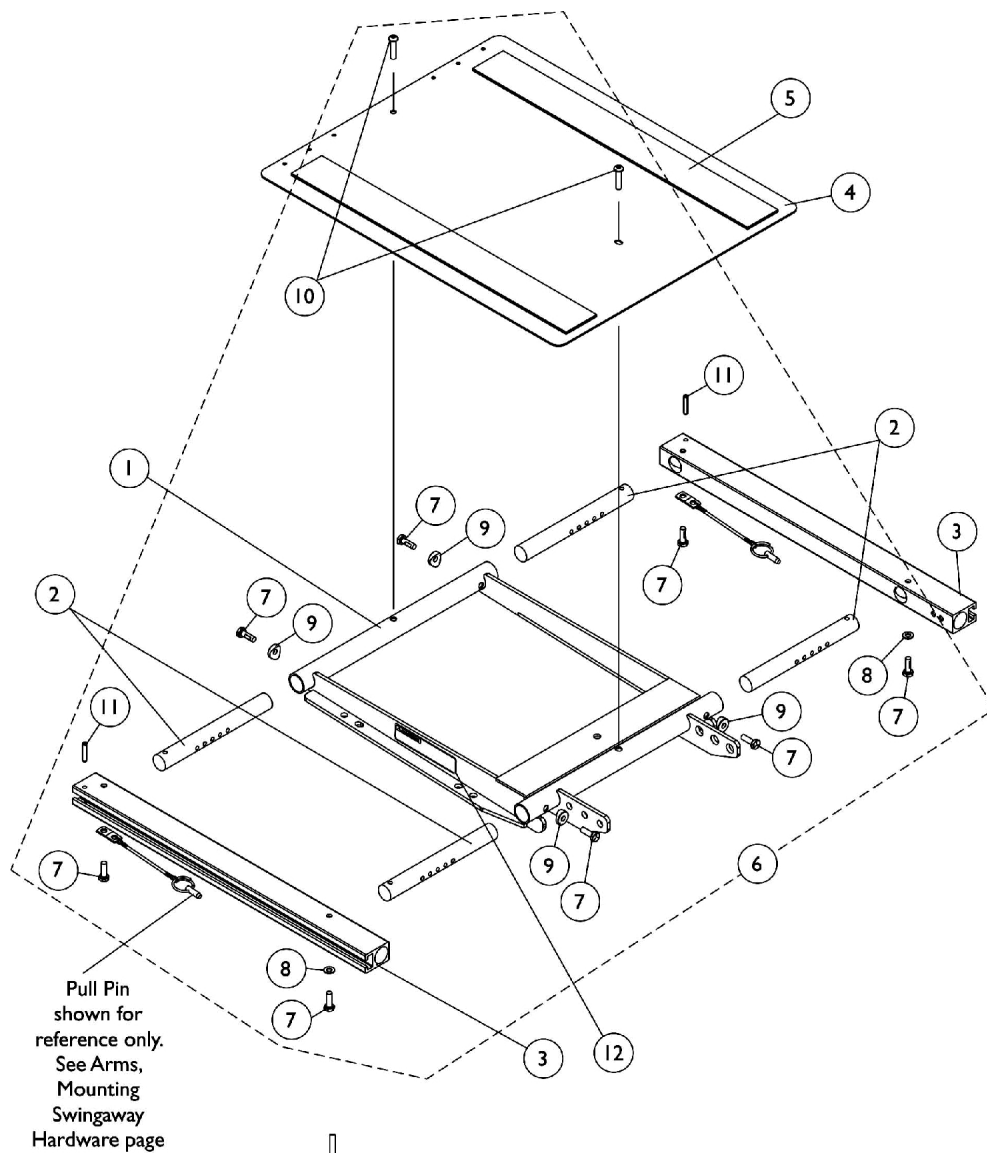

ADJASBA/ADJRECL Seat Frame, Seat Pan and Hardware (16"-20" Wide) x (16"-22" Deep)

Seat Frame Width Settings

ADJASBA/ADJRECL Seat Frame, Seat Pan and Hardware (16"-20" Wide) x (16"-22" Deep)

Item Number	Note	Part Number	Description	Quantity Per	
				Package	Assembly
1	D	1120288	Frame, Center Seat, Black	1	1
2		1122475	Crossbar, Seat Frame (16" - 20" W)	1	4
3		1122647	Rail, Seat Frame (16 - 20" D For Formula TRE and 16 - 19" D For ADJASBA)	1	2
3		1122677	Rail, Seat Frame (20 - 22" D Formula TRE) (19 - 22" D ADJASBA)	1	2
4		1124386	Pan, Seat with Hook and Loop Fasteners (16 - 20" W) x (16 - 20" D For Formula TRE) & (16 - 19" D For ADJASBA)	1	1
4		1124666	Pan, Seat, with Hook and Loop Fasteners (16 - 20" W) x (20 - 22" D For Formula TRE) & (19 - 22" D For ADJASBA)	1	1
5	A	1043082	Hook Fastener with Adhesive Back (2" W x 18" L)	1	2
5	A	1044580	Loop Fastener with Adhesive Back (2" W x 18" L)	1	2
5	B	1043084	Hook Fastener with Adhesive back (2" W x 22" L)	1	2
5	B	1044584	Loop Fastener with Adhesive back (2" W x 22" L)	1	2
6	C	1135501	Kit, Seat Frame Assembly Hardware	1	1
7			Screw, Hex Head w/ Patch (1/4-20 x 3/4")	1	8
8			Washer (1/4 x 1/2 x 1/16")	1	2
9			Spacer, Coved (1/4 x 11/16 x 1/2")	1	4
10			Screw, Socket Button (1/4-20 x 3/4")	1	2
11			NLA - Pin, Roll (3/16 x 1")	1	2
12		1114823	Decal, Seat Adjustment Warning	1	2
NOTE: A - For 16"-19" deep seats B - For 19"-22" deep seats C - Includes items 7-11 D - When ordering Center Seat Frame (item 1), also order 2 ea. Seat Adjustment Warning Decal (item 12).					