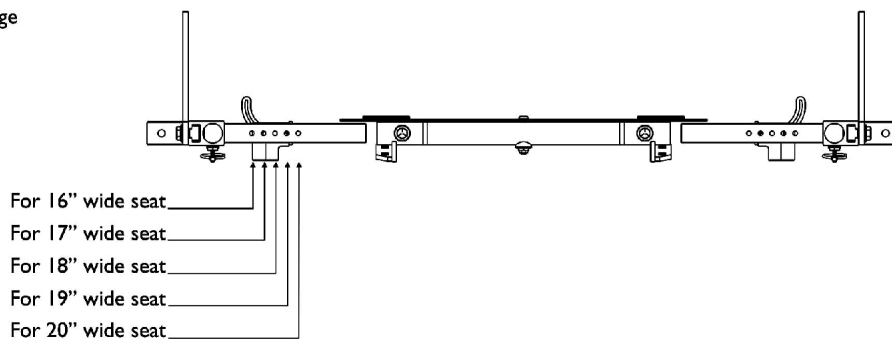

ADJASBA/ADJRECL Seat Frame, Seat Pan and Hardware (16"-20" Wide) x (16"-22" Deep)

Seat Frame Width Settings

ADJASBA/ADJRECL Seat Frame, Seat Pan and Hardware (16"-20" Wide) x (16"-22" Deep)

Item Number	Note	Part Number	Description	Quantity Per	
				Package	Assembly
1	D	1120288	Frame, Center Seat, Black	1	1
2		1122475	Crossbar, Seat Frame (16" - 20" W)	1	4
3		1122647	Rail, Seat Frame (16 - 20" D For Formula TRE and 16 - 19" D For ADJASBA)	1	2
3		1122677	Rail, Seat Frame (20 - 22" D Formula TRE) (19 - 22" D ADJASBA)	1	2
4		1124386	Pan, Seat with Hook and Loop Fasteners (16 - 20" W) x (16 - 20" D For Formula TRE) & (16 - 19" D For ADJASBA)	1	1
4		1124666	Pan, Seat, with Hook and Loop Fasteners (16 - 20" W) x (20 - 22" D For Formula TRE) & (19 - 22" D For ADJASBA)	1	1
5	A	1043082	Hook Fastener with Adhesive Back (2" W x 18" L)	1	2
5	A	1044580	Loop Fastener with Adhesive Back (2" W x 18" L)	1	2
5	B	1043084	Hook Fastener with Adhesive back (2" W x 22" L)	1	2
5	B	1044584	Loop Fastener with Adhesive back (2" W x 22" L)	1	2
6	C	1135501	Kit, Seat Frame Assembly Hardware	1	1
7			Screw, Hex Head w/ Patch (1/4-20 x 3/4")	1	8
8			Washer (1/4 x 1/2 x 1/16")	1	2
9			Spacer, Coved (1/4 x 11/16 x 1/2")	1	4
10			Screw, Socket Button (1/4-20 x 3/4")	1	2
11			NLA - Pin, Roll (3/16 x 1")	1	2
12		1114823	Decal, Seat Adjustment Warning	1	2
NOTE: A - For 16"-19" deep seats B - For 19"-22" deep seats C - Includes items 7-11 D - When ordering Center Seat Frame (item 1), also order 2 ea. Seat Adjustment Warning Decal (item 12).					