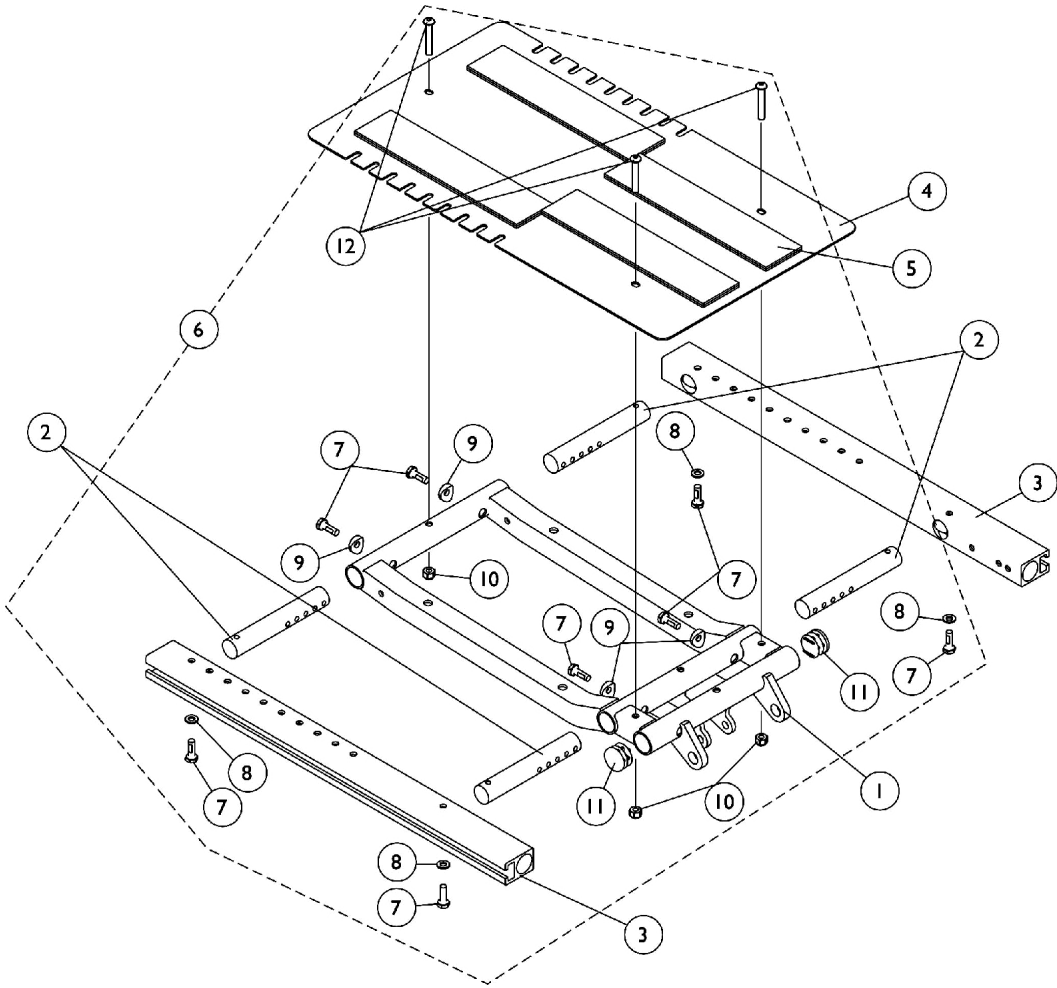

ADJASBA Seat Frame, Seat Pan and Hardware (12"-16" Wide)

Seat Frame Depth Settings

Seat Frame Width Settings

ADJASBA Seat Frame, Seat Pan and Hardware (12"-16" Wide)

Item Number	Note	Part Number	Description	Quantity Per	
				Package	Assembly
1		1121982-NLA	NLA - Frame, Center Seat, Black	1	1
2		1126126-NLA	NLA - Crossbar, Seat Frame (12 - 16" W)	1	4
3		1126127-NLA	NLA - Rail, Side (12 - 18" D)	1	2
4	A	1126144	Pan, Seat, with Hook and Loop Fasteners (12 - 16" W x 12 - 18" D)	1	1
5		1039949-NLA	NLA - Fastener, Hook Adhesive Back (2" W x 16" L)	1	4
5		1044578-NLA	NLA - Fastener, Loop Adhesive Back (2" W x 16" L)	1	4
6	B	1135500-NLA	NLA - Kit, Seat Frame Assembly Hardware 12"-16" Wide	1	1
7			Screw, Hex Head w/ Patch (1/4-20 x 3/4")	1	8
8			Washer (1/4 x 1/2 x 1/16")	1	4
9			Spacer, Coved (1/4 x 11/16 x 1/2")	1	4
10			Locknut (1/4-20)	1	3
11			Plug Button, Black (1")	1	2
12			Screw, Socket Button Head (1/4-20 x 1-1/2")	1	3
11		1134425	Package, Plug Button, Black (1")	10	1

NOTE: A - Includes item 5
B - Includes items 7-12