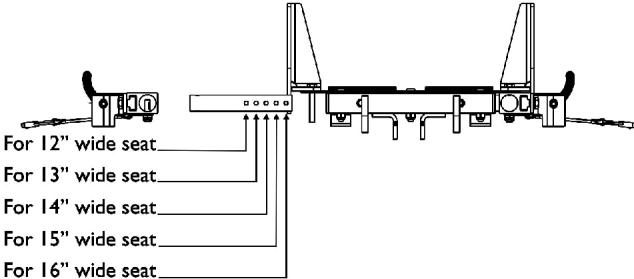

ADJASBA Seat Frame, Seat Pan and Hardware (12"-16" Wide)

Seat Frame Depth Settings

Seat Frame Width Settings

ADJASBA Seat Frame, Seat Pan and Hardware (12"-16" Wide)

Item Number	Note	Part Number	Description	Quantity Per	
				Package	Assembly
1		1121982-NLA	NLA - Frame, Center Seat, Black	1	1
2		1126126-NLA	NLA - Crossbar, Seat Frame (12 - 16" W)	1	4
3		1126127-NLA	NLA - Rail, Side (12 - 18" D)	1	2
4	A	1126144	Pan, Seat, with Hook and Loop Fasteners (12 - 16" W x 12 - 18" D)	1	1
5		1039949-NLA	NLA - Fastener, Hook Adhesive Back (2" W x 16" L)	1	4
5		1044578-NLA	NLA - Fastener, Loop Adhesive Back (2" W x 16" L)	1	4
6	B	1135500-NLA	NLA - Kit, Seat Frame Assembly Hardware 12"-16" Wide	1	1
7			Screw, Hex Head w/ Patch (1/4-20 x 3/4")	1	8
8			Washer (1/4 x 1/2 x 1/16")	1	4
9			Spacer, Coved (1/4 x 11/16 x 1/2")	1	4
10			Locknut (1/4-20)	1	3
11			Plug Button, Black (1")	1	2
12			Screw, Socket Button Head (1/4-20 x 1-1/2")	1	3
11		1134425	Package, Plug Button, Black (1")	10	1