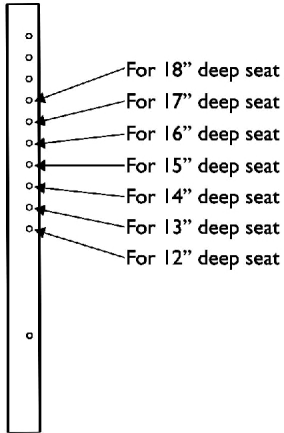

ADJASBA Seat Frame, Seat Pan and Hardware (12"-16" Wide)

Seat Frame Depth Settings

Seat Frame Width Settings

ADJASBA Seat Frame, Seat Pan and Hardware (12"-16" Wide)

Item Number	Note	Part Number	Description	Quantity Per	
				Package	Assembly
1		1121982-NLA	NLA - Frame, Center Seat, Black	1	1
2		1126126-NLA	NLA - Crossbar, Seat Frame (12 - 16" W)	1	4
3		1126127-NLA	NLA - Rail, Side (12 - 18" D)	1	2
4	A	1126144	Pan, Seat, with Hook and Loop Fasteners (12 - 16" W x 12 - 18" D)	1	1
5		1039949-NLA	NLA - Fastener, Hook Adhesive Back (2" W x 16" L)	1	4
5		1044578-NLA	NLA - Fastener, Loop Adhesive Back (2" W x 16" L)	1	4
6	B	1135500-NLA	NLA - Kit, Seat Frame Assembly Hardware 12"-16" Wide	1	1
7			Screw, Hex Head w/ Patch (1/4-20 x 3/4")	1	8
8			Washer (1/4 x 1/2 x 1/16")	1	4
9			Spacer, Coved (1/4 x 11/16 x 1/2")	1	4
10			Locknut (1/4-20)	1	3
11			Plug Button, Black (1")	1	2
12			Screw, Socket Button Head (1/4-20 x 1-1/2")	1	3
11		1134425	Package, Plug Button, Black (1")	10	1

NOTE: A - Includes item 5
B - Includes items 7-12