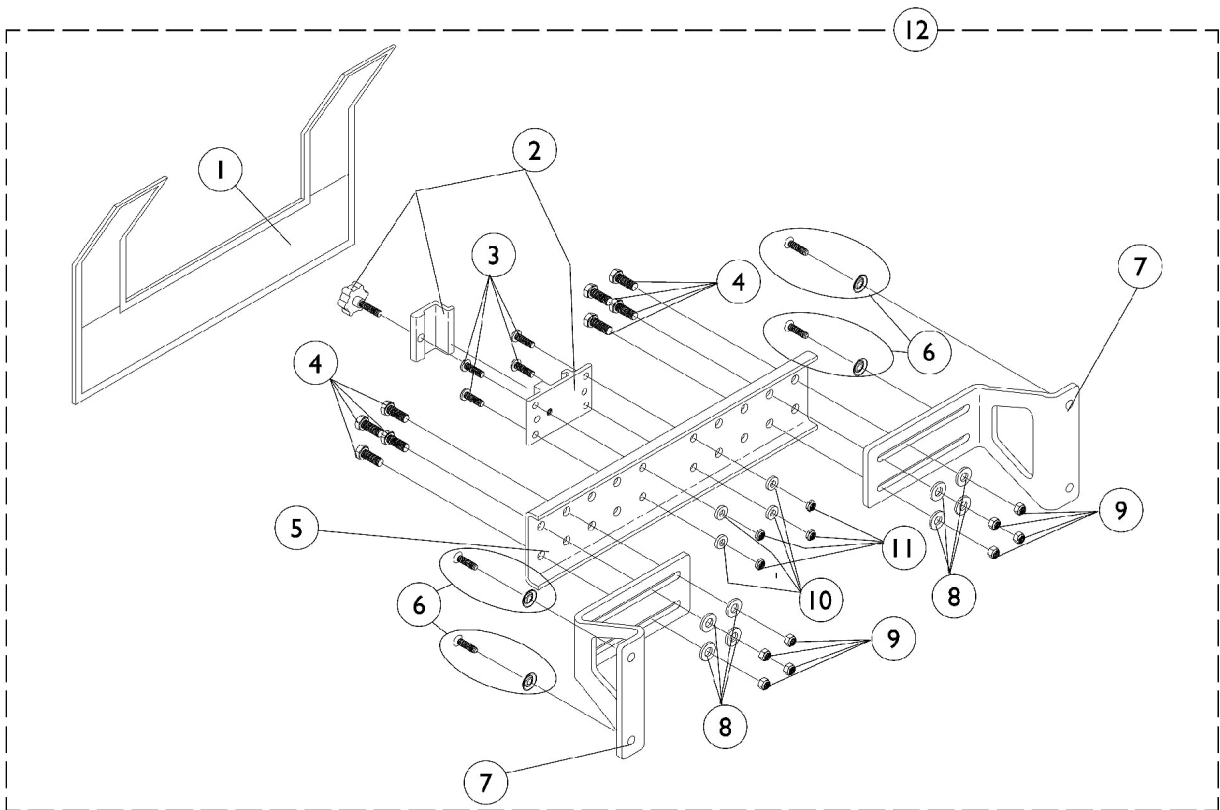

# R.I.M. Head Control Mounting Hardware (RIMHW)

## R.I.M. Head Control Mounting Hardware (RIMHW)

Item Number	Note	Part Number	Description	Quantity Per	
				Package	Assembly
1	B	1055149	Cover, Nylon	1	1
1	C	1055151-NLA	NLA - Cover, Nylon	1	1
2		1055148-NLA	NLA - Clamp with Knob, Two-Piece	1	1
3		1003645	Screw, Socket Button Head (#10-32 x 3/4")	1	4
4		7930326-NLA	NLA - Package, Screw, Hex Head (1/4-20 x 3/4")	25	8
5	B	1054931-NLA	NLA - Bracket, Attaching, Black (12 - 18" W)	1	1
5	C	1054933-NLA	NLA - Bracket, Attaching, Black (19 - 24" W)	1	1
6		1031095	Screws with Washers (#10-16 x 7/8")	4	1
6		1076284	Screw w/ Washer (#10 x 7/8")	1	4
7		1054929-NLA	NLA - Bracket, Wing, Black	1	2
8		1026907	Washer (1/4 x 1/2 x 1/16")	1	8
9		7930333	Locknut (1/4-20)	25	8
10		1026034-NLA	NLA - Washer, Nylon (3/16 x 7/16 x 1/8")	1	4
11		7930332-NLA	NLA - Locknut, High Profile (#10-32)	25	4
12	B,A	1056347	Hardware, Rim Control Mounting (RIMHW) (12-18" W)	1	1
12	C,A	1056348	Hardware, Rim Control Mounting (RIMHW) (19-24" W)	1	1

NOTE: A - Includes items 1-11  
B - For 12-18" wide chairs  
C - For 19-24" wide chairs