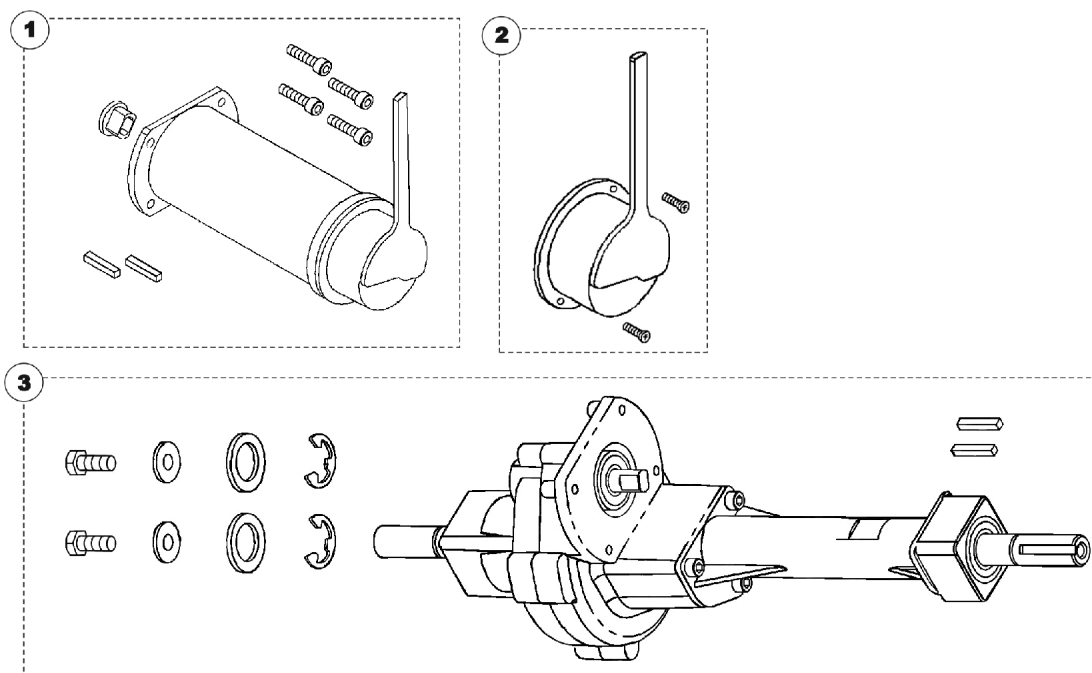

Motor & Transaxle

Item Number	Note	Part Number	Description	Quantity Per	
				Package	Assembly
1		1144788-NLA	NLA - Kit, Motor & Brake Includes: (1) ea. Motor, (1) ea. Guide, (4) ea. Bolts, and (2) ea. Keys	1	1
2		1144789	Kit, Brake Includes: (1) ea. Brake and (2) ea. Screws	1	1
3	A,A1	1144787	Kit, Transaxle Includes: (1) ea. Differential, 2 ea. Keys, 2 ea. E Rings, 2 ea. Plain Washers, 2 ea. Bolts (M8 x 20L), & 2 ea. Flat Washer	1	1
<p>NOTE: A - For all manufacture dates, an additional bracket is required when replacing the Transaxle. This bracket can only be ordered thru TAG. NOTE: TAG no longer sells the Bracket.</p> <p>A1 - The Bracket from TAG must be on the Scooter for the Transaxle to fit properly. Order a Transaxle replacement for only Scooters equipped with a previously purchased Bracket from TAG.</p>					