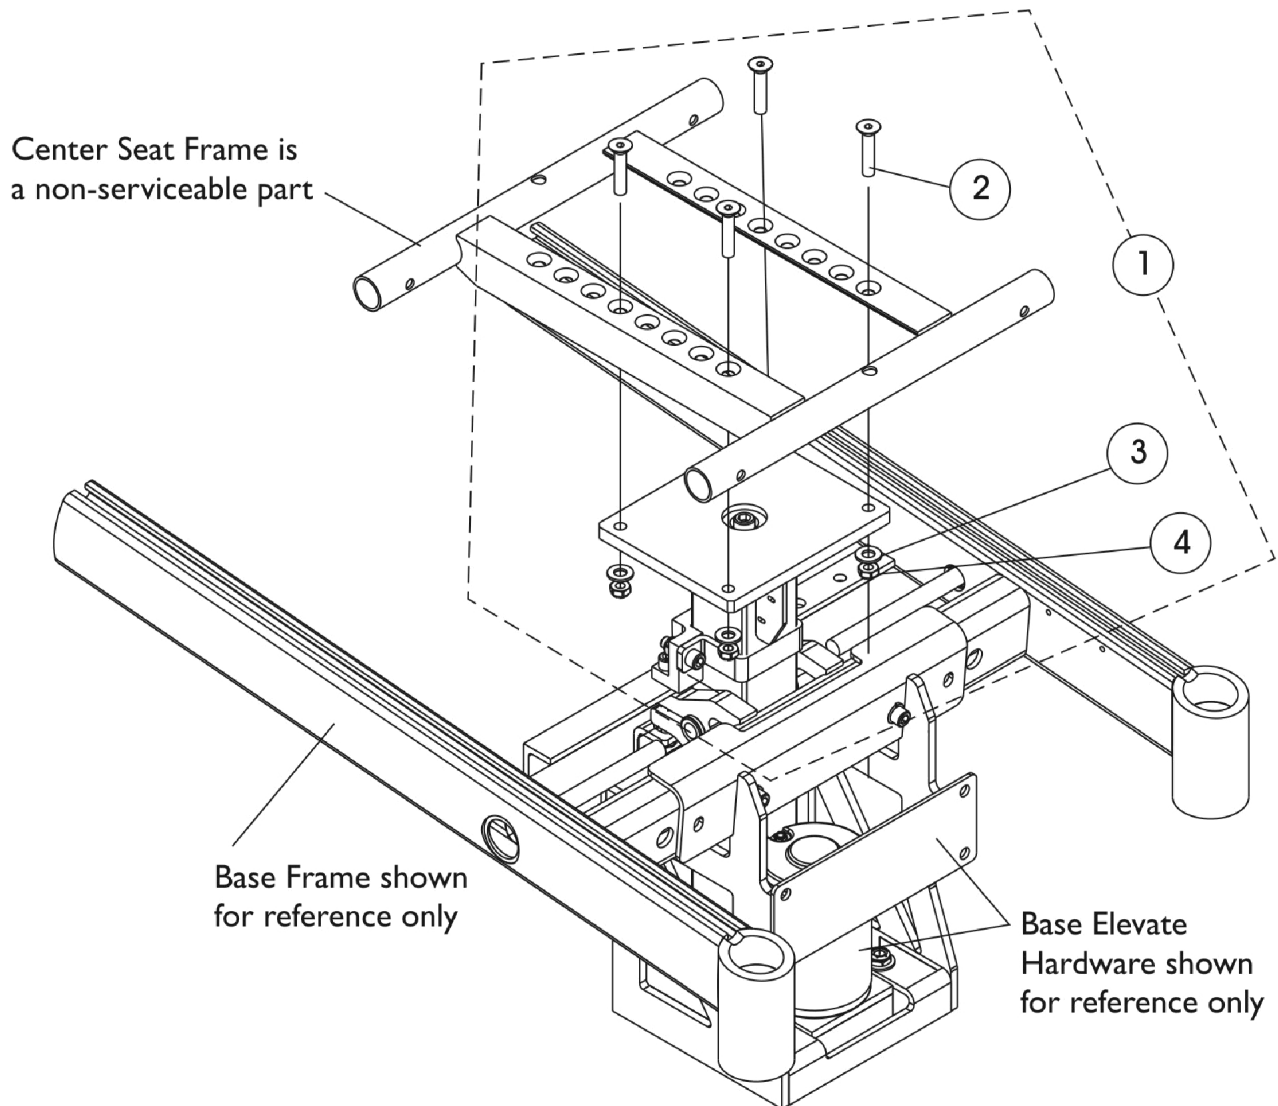

## Seat Frame Mounting Hardware Elevate (16"-22" Wide) (CGE) For 3G Storm

Item Number	Note	Part Number	Description	Quantity Per	
				Package	Assembly
1	A	1144590-NLA	NLA - Kit, Seat Frame Mtg. Hdwr. 16"-22" Wide (3G Storm Elevate Only)	1	1
2			NLA - Screw, Socket Flat Head (5/16-18 x 1-1/2")	1	4
3			Washer, Steel (11/32 x 11/16 x 1/16")	1	4
4			Locknut (5/16-18)	1	4

NOTE: A - Includes items 2-4