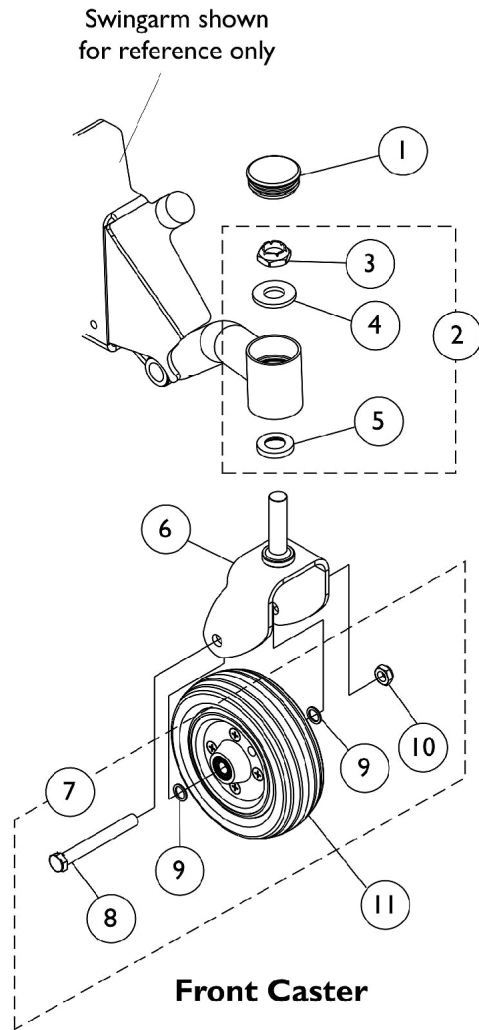

Casters and Forks

Casters and Forks

Item Number	Note	Part Number	Description	Quantity Per	
				Package	Assembly
1		1110709	Cap, Head Tube, Black	1	1
2	A	1106226	Kit, Fork Mounting Hardware	1	1
3		1028550	Locknut (5/8-18)	1	1
4		1041444	Washer, Nylon (5/8 x 1-5/16 x 1/8")	1	1
5		1106068	Spacer, Stem (5/8 x 1-1/8 x 3/16")	1	1
6		1140984-NLA	NLA - Fork and Stem Assembly	1	1
7	B	1110708	Kit, Caster Mounting Hardware	1	1
8		1025726	Screw, Hex Head (7/16-20 x 3-1/4")	1	1
9		1025724	Washer, Steel (15/32 x 5/8 x 3/64")	1	2
10		1025734	Locknut (7/16-20)	1	1
11		1115179	Wheel Assembly, Semi-Pneumatic, Urethane, Deep Profile, Grey Tire/Black Hub (6" x 2")	1	1
NOTE: A - Includes Items 3-5. B - Includes Items 8-10.					