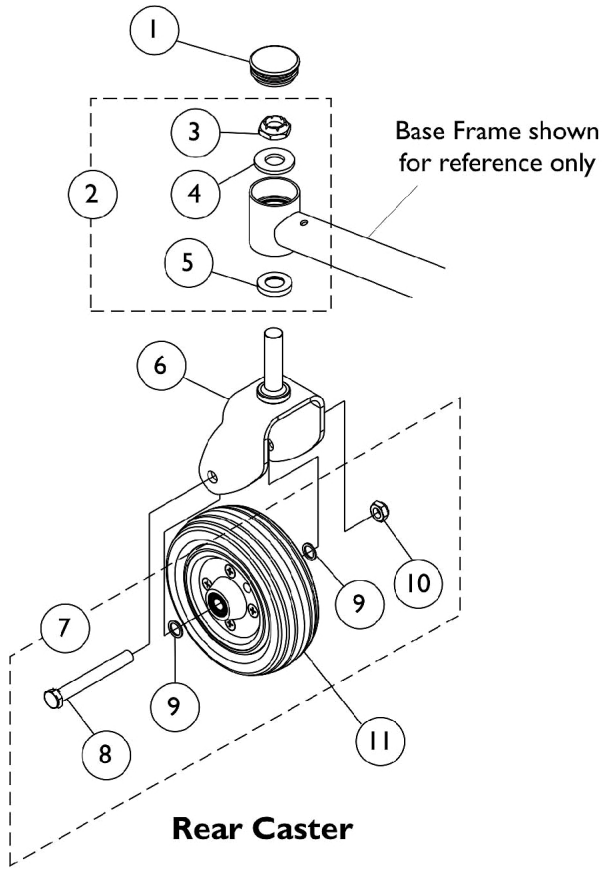

Casters and Forks

Casters and Forks

Item Number	Note	Part Number	Description	Quantity Per	
				Package	Assembly
1		1110709	Cap, Head Tube, Black	1	1
2	A	1106226	Kit, Fork Mounting Hardware	1	1
3		1028550	Locknut (5/8-18)	1	1
4		1041444	Washer, Nylon (5/8 x 1-5/16 x 1/8")	1	1
5		1106068	Spacer, Stem (5/8 x 1-1/8 x 3/16")	1	1
6		1140984-NLA	NLA - Fork and Stem Assembly	1	1
7	B	1110708	Kit, Caster Mounting Hardware	1	1
8		1025726	Screw, Hex Head (7/16-20 x 3-1/4")	1	1
9		1025724	Washer, Steel (15/32 x 5/8 x 3/64")	1	2
10		1025734	Locknut (7/16-20)	1	1
11		1115179	Wheel Assembly, Semi-Pneumatic, Urethane, Deep Profile, Grey Tire/Black Hub (6" x 2")	1	1
NOTE: A - Includes Items 3-5. B - Includes Items 8-10.					