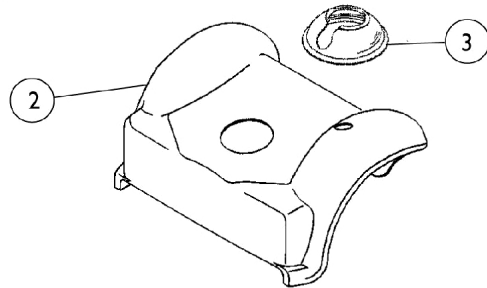

Rear Shrouds

Lynx SX3P/SX3

Zoom-3

**Lynx LX3/LX3^{Plus}
Panther LX4**

Panther MX4

Rear Shrouds

Item Number	Note	Part Number	Description	Quantity Per	
				Package	Assembly
1		1088661-NLA	NLA - Shroud, Rear, Gray (Before S/N 00F623035)	1	1
1		1102247-NLA	NLA - Shroud, Rear, Ivory - Lynx SX3P (After S/N 00F623034)	1	1
1		1088662-NLA	NLA - Shroud, Rear, Candy Red	1	1
1		1088664-NLA	NLA - Shroud, Rear, Deep Blue	1	1
2		1105918-NLA	NLA - Shroud, Rear - Zoom-3	1	1
3		1105919-NLA	NLA - Boot, Rear Shroud	1	1
4		1088665-NLA	NLA - Shroud, Rear, Candy Red	1	1
4		1088666-NLA	NLA - Shroud, Rear, Metallic Green	1	1
4		1088667-NLA	NLA - Shroud, Rear, Deep Blue	1	1
4		1104160-NLA	NLA - Shroud, Rear, Magic Black - Lynx LX3 Plus	1	1
4		1088668-NLA	NLA - Shroud, Rear, Candy Red	1	1
4		1088669-NLA	NLA - Shroud, Rear, Metallic Green	1	1
4		1088670-NLA	NLA - Shroud, Rear, Deep Blue	1	1
4		1104161-NLA	NLA - Shroud, Rear, Magic Black - Panther LX4	1	1
5		1088671-NLA	NLA - Kit, Shroud w/ Lights, Rear - Champagne	1	1
6		1088774-NLA	NLA - Kit, Tail Lights Includes 2 red lights and 2 yellow lights.	2	1
7		1088782-NLA	NLA - Harness, Tail Light	1	1