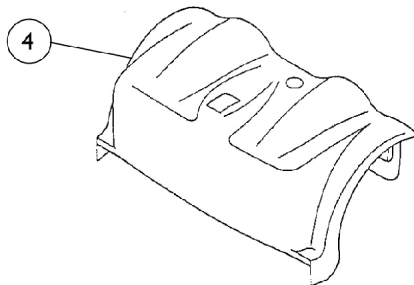

Rear Shrouds

Lynx SX3P/SX3

Zoom-3

**Lynx LX3/LX3^{Plus}
Panther LX4**

Panther MX4

Rear Shrouds

Item Number	Note	Part Number	Description	Quantity Per	
				Package	Assembly
1		1088661-NLA	NLA - Shroud, Rear, Gray (Before S/N 00F623035)	1	1
1		1102247-NLA	NLA - Shroud, Rear, Ivory - Lynx SX3P (After S/N 00F623034)	1	1
1		1088662-NLA	NLA - Shroud, Rear, Candy Red	1	1
1		1088664-NLA	NLA - Shroud, Rear, Deep Blue	1	1
2		1105918-NLA	NLA - Shroud, Rear - Zoom-3	1	1
3		1105919-NLA	NLA - Boot, Rear Shroud	1	1
4		1088665-NLA	NLA - Shroud, Rear, Candy Red	1	1
4		1088666-NLA	NLA - Shroud, Rear, Metallic Green	1	1
4		1088667-NLA	NLA - Shroud, Rear, Deep Blue	1	1
4		1104160-NLA	NLA - Shroud, Rear, Magic Black - Lynx LX3 Plus	1	1
4		1088668-NLA	NLA - Shroud, Rear, Candy Red	1	1
4		1088669-NLA	NLA - Shroud, Rear, Metallic Green	1	1
4		1088670-NLA	NLA - Shroud, Rear, Deep Blue	1	1
4		1104161-NLA	NLA - Shroud, Rear, Magic Black - Panther LX4	1	1
5		1088671-NLA	NLA - Kit, Shroud w/ Lights, Rear - Champagne	1	1
6		1088774-NLA	NLA - Kit, Tail Lights Includes 2 red lights and 2 yellow lights.	2	1
7		1088782-NLA	NLA - Harness, Tail Light	1	1