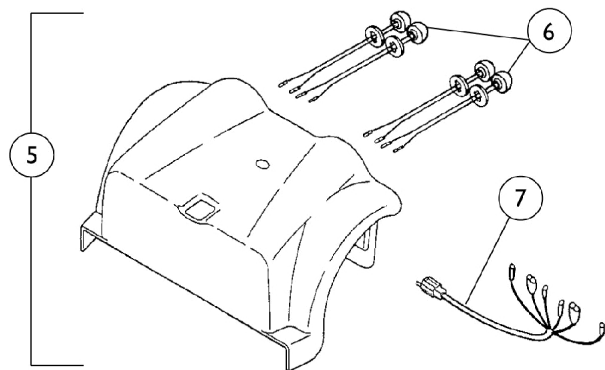

Rear Shrouds

Lynx SX3P/SX3

Zoom-3

**Lynx LX3/LX3^{Plus}
Panther LX4**

Panther MX4

Rear Shrouds

Item Number	Note	Part Number	Description	Quantity Per	
				Package	Assembly
1		1088661-NLA	NLA - Shroud, Rear, Gray (Before S/N 00F623035)	1	1
1		1102247-NLA	NLA - Shroud, Rear, Ivory - Lynx SX3P (After S/N 00F623034)	1	1
1		1088662-NLA	NLA - Shroud, Rear, Candy Red	1	1
1		1088664-NLA	NLA - Shroud, Rear, Deep Blue	1	1
2		1105918-NLA	NLA - Shroud, Rear - Zoom-3	1	1
3		1105919-NLA	NLA - Boot, Rear Shroud	1	1
4		1088665-NLA	NLA - Shroud, Rear, Candy Red	1	1
4		1088666-NLA	NLA - Shroud, Rear, Metallic Green	1	1
4		1088667-NLA	NLA - Shroud, Rear, Deep Blue	1	1
4		1104160-NLA	NLA - Shroud, Rear, Magic Black - Lynx LX3 Plus	1	1
4		1088668-NLA	NLA - Shroud, Rear, Candy Red	1	1
4		1088669-NLA	NLA - Shroud, Rear, Metallic Green	1	1
4		1088670-NLA	NLA - Shroud, Rear, Deep Blue	1	1
4		1104161-NLA	NLA - Shroud, Rear, Magic Black - Panther LX4	1	1
5		1088671-NLA	NLA - Kit, Shroud w/ Lights, Rear - Champagne	1	1
6		1088774-NLA	NLA - Kit, Tail Lights Includes 2 red lights and 2 yellow lights.	2	1
7		1088782-NLA	NLA - Harness, Tail Light	1	1