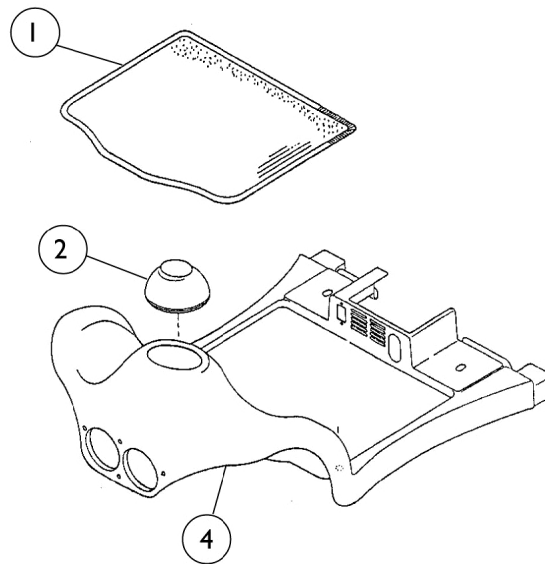

Front Shrouds

Panther

Note: Shroud Assemblies include Carpet with Hook and Loop and Hardware.

Panther LX4

Panther MX4

Front Shrouds Panther

Item Number	Note	Part Number	Description	Quantity Per	
				Package	Assembly
1		1088689-NLA	NLA - Carpet with Hook and Loop	1	1
1		1088690-NLA	NLA - Carpet with Hook and Loop	1	1
2		1088710-NLA	NLA - Boot	1	1
3		1088681-NLA	NLA - Shroud w/Carpet and Hardware, Candy Red	1	1
3		1088682-NLA	NLA - Shroud w/Carpet and Hardware, Metallic Green	1	1
3		1088683-NLA	NLA - Shroud w/Carpet and Hardware, Deep Blue	1	1
3		1104158-NLA	NLA - Shroud with Carpet and Hardware - Panther LX4 - Magic Black	1	1
4		1088684-NLA	NLA - Shroud w/Carpet and Hardware, Champagne	1	1
	A	1088797-NLA	NLA - Hardware, Shroud - Panther LX4 Includes: 2 each Plate Nut, U Type 4 each Washer (6 x 18 x 1.6) 4 each Washer, Spring (6 x 10) 4 each Screw (M6 x 1.0 x 20)	1	1
	A	1091140-NLA	NLA - Hardware, Shroud - Panther MX4 Includes: 3 each Washer (4 x 12 x 0.8) 1 each Screw (M4 x 0.7 x 80) 1 each Nut (M4 x 0.7 x 7) 1 each Spring 2 each Washer (4 x 9 x 1) 1 each Nut, Self-Lock (4 x 0.7 x 7) 2 each Screw (M6 x 1.0 x 20) 2 each Washer, Spring (6 x 10) 2 each Washer (6 x 18 x 1.6)	1	1
NOTE: A - Not Shown					