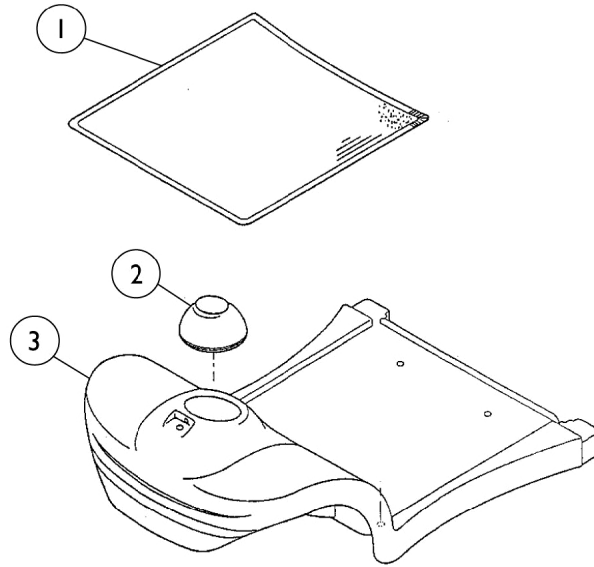

Front Shrouds

Panther

Note: Shroud Assemblies include Carpet with Hook and Loop and Hardware.

Panther LX4

Panther MX4

Front Shrouds Panther

Item Number	Note	Part Number	Description	Quantity Per	
				Package	Assembly
1		1088689-NLA	NLA - Carpet with Hook and Loop	1	1
1		1088690-NLA	NLA - Carpet with Hook and Loop	1	1
2		1088710-NLA	NLA - Boot	1	1
3		1088681-NLA	NLA - Shroud w/Carpet and Hardware, Candy Red	1	1
3		1088682-NLA	NLA - Shroud w/Carpet and Hardware, Metallic Green	1	1
3		1088683-NLA	NLA - Shroud w/Carpet and Hardware, Deep Blue	1	1
3		1104158-NLA	NLA - Shroud with Carpet and Hardware - Panther LX4 - Magic Black	1	1
4		1088684-NLA	NLA - Shroud w/Carpet and Hardware, Champagne	1	1
	A	1088797-NLA	NLA - Hardware, Shroud - Panther LX4 Includes: 2 each Plate Nut, U Type 4 each Washer (6 x 18 x 1.6) 4 each Washer, Spring (6 x 10) 4 each Screw (M6 x 1.0 x 20)	1	1
	A	1091140-NLA	NLA - Hardware, Shroud - Panther MX4 Includes: 3 each Washer (4 x 12 x 0.8) 1 each Screw (M4 x 0.7 x 80) 1 each Nut (M4 x 0.7 x 7) 1 each Spring 2 each Washer (4 x 9 x 1) 1 each Nut, Self-Lock (4 x 0.7 x 7) 2 each Screw (M6 x 1.0 x 20) 2 each Washer, Spring (6 x 10) 2 each Washer (6 x 18 x 1.6)	1	1
NOTE: A - Not Shown					