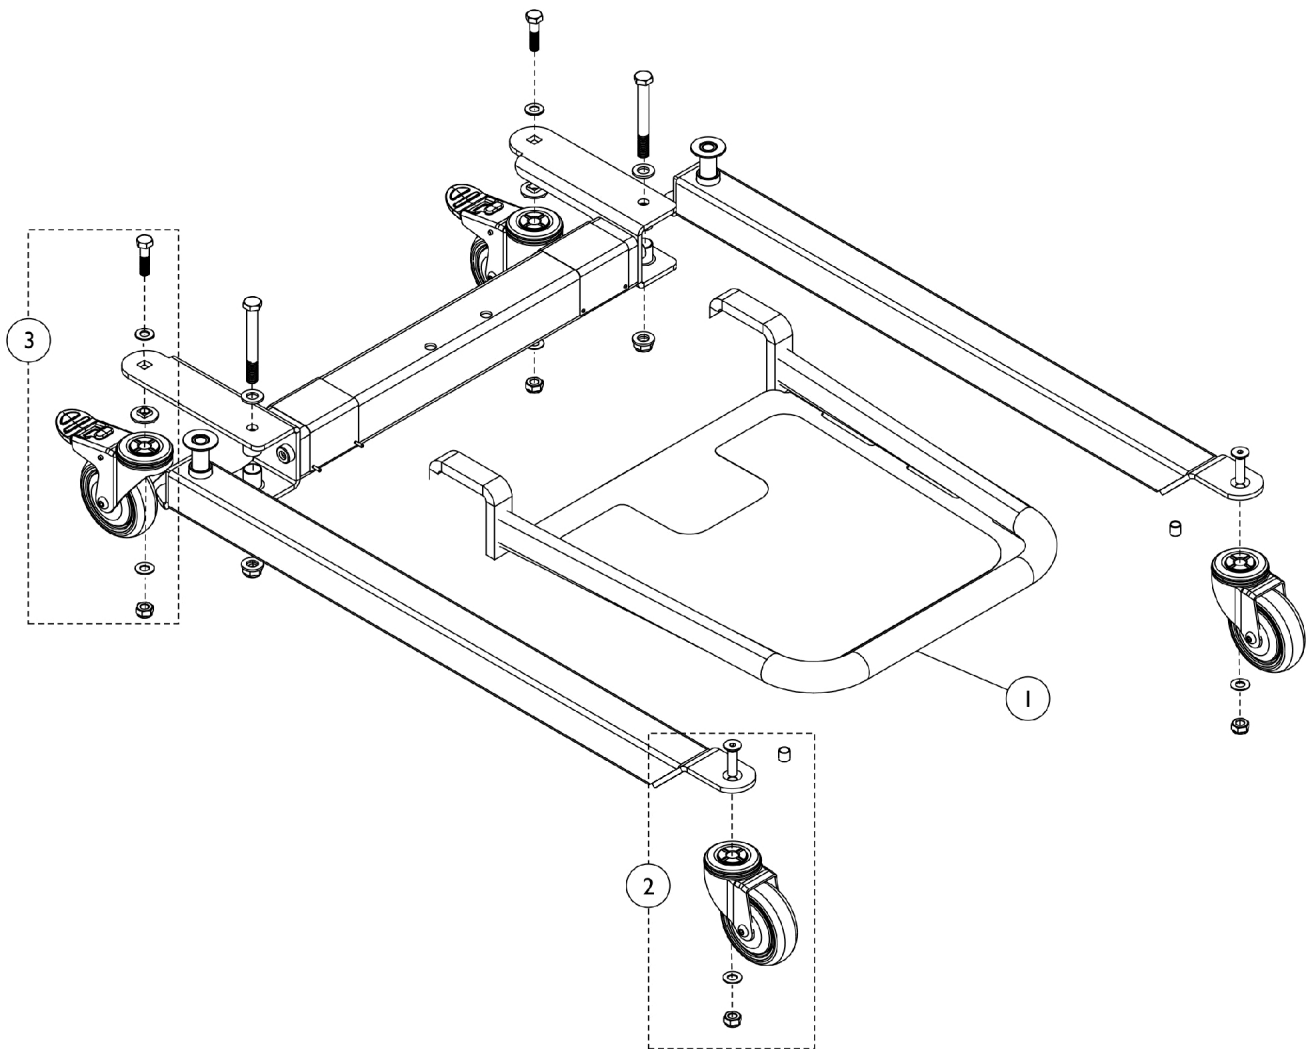

Base Assembly

RPS440 Power Stand-Up Lift

Base Assembly

RPS440 Power Stand-Up Lift

Item Number	Note	Part Number	Description	Quantity Per	
				Package	Assembly
1		1143814-NLA	NLA - Footplate, Removable	1	1
2	A	1143812-NLA	NLA - Kit, Front Caster with Hardware	1	2
3	B	1143813-NLA	NLA - Kit, Rear Caster with Hardware	1	2
NOTE: A - Includes (1) Caster, (1) Screw, (1) Washer, (1) Spacer and (1) Nut. B - Includes (1) Caster with Brake, (1) Bolt, (1) Bushing, (2) Washers and (1) Nut.					