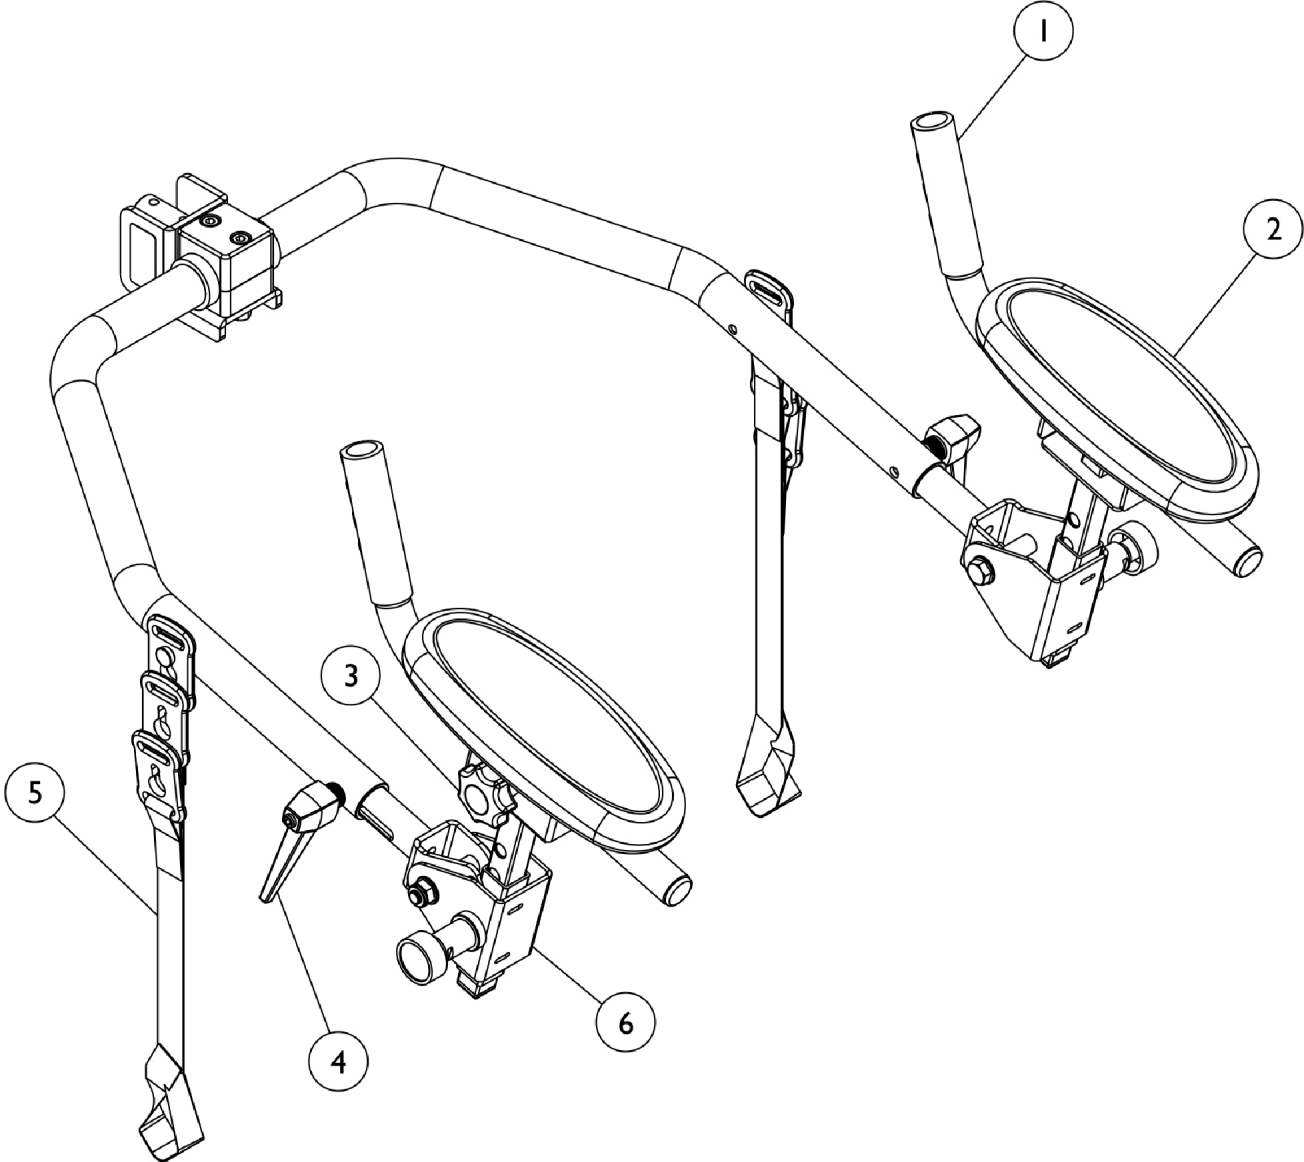

WT200 Walking Tutor Attachment - Reliant 440

WT200 Walking Tutor Attachment - Reliant 440

Item Number	Note	Part Number	Description	Quantity Per	
				Package	Assembly
1		1143818-NLA	NLA - Kit, Hand Grip	1	1
2		1143821-NLA	NLA - Kit, Arm Rests	1	1
3	A	1143825-NLA	NLA - Knob with Hardware	1	2
4	B	1143824-NLA	NLA - Kit, Lever with Hardware	1	2
5	C	1143822-NLA	NLA - Kit, Strap Assembly	1	1
6		1143823-NLA	NLA - Arm Rest Adjuster Assembly	1	2
NOTE: A - Includes (1) Knob and (2) Washers. B - Includes (1) Lever and (1) Washer. C - Includes (2) Strap Assemblies.					