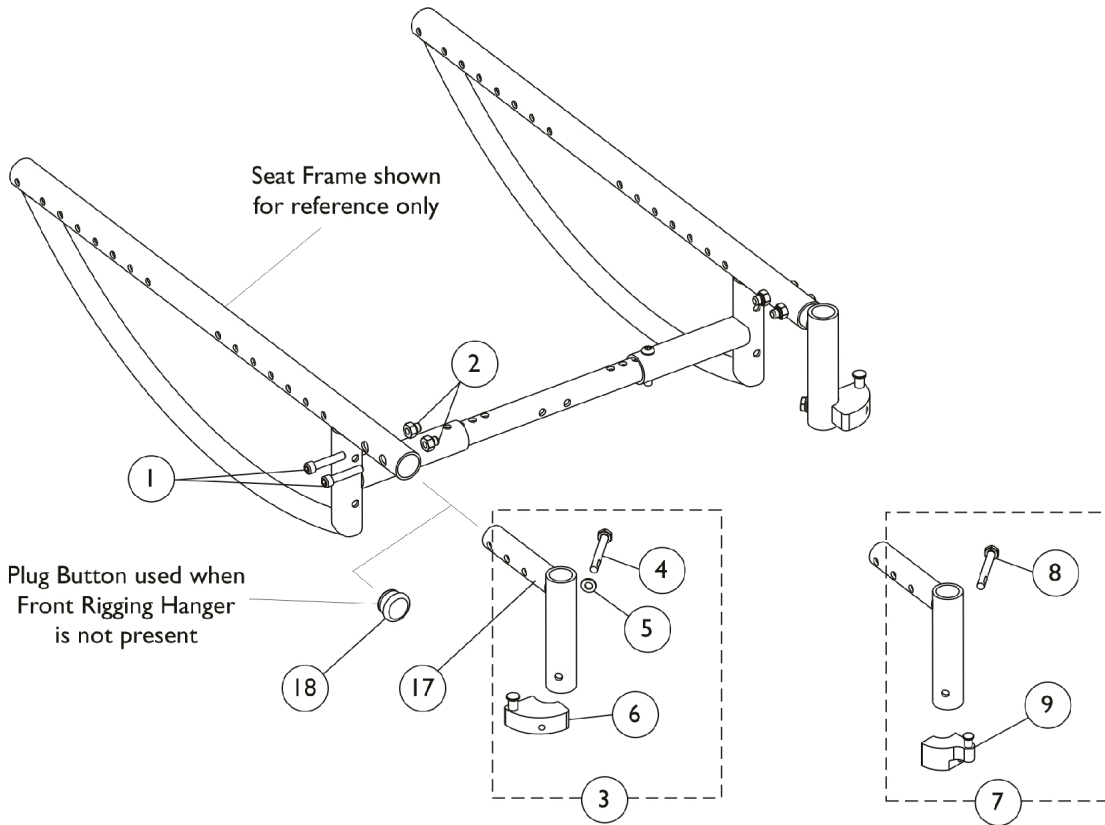

Front Rigging Hanger Assembly

After 5/21/06

Hanger Brackets for **Swingaway Front Riggings** on chairs with a **15-19" or 18-22" Depth Range**

Hanger Brackets for **Swingaway Front Riggings** on chairs with a **12-16" Depth Range**

Hanger Brackets for **Lift Off Front Riggings** on chairs with a **15-19" or 18-22" Depth Range**

Hanger Brackets for **Lift Off Front Riggings** on chairs with a **12-16" Depth Range**

Front Rigging Hanger Assembly After 5/21/06

Item Number	Note	Part Number	Description	Quantity Per	
				Package	Assembly
1		1074640	Screw, Allen Head (1/4-28 x 1-1/4")	1	2
2		1085111	Nut, Hex (1/4-28)	1	2
3	A	1054866	Kit, Sector Block Hardware (Pair)	1	1
4			Screw, Hex Head w/ Patch (1/4-20 x 2")	1	2
5			Washer (1/4 x 1/2 x 1/16")	1	2
6			NLA - Block, Sector - Right	1	1
6			NLA - Block, Sector - Left	1	1
7	B	1137404	Kit, Sector Block Hardware	1	1
8			Screw, Socket Button Head (1/4-20 x 1-1/2")	1	2
9			Block, Sector - Right	1	1
9			Block, Sector - Left	1	1
10	C	1142975	Kit, Sector Block Hardware, Lift Off (Pair)	1	1
11			Screw, Hex Head (1/4-20 x 1-5/8")	1	2
12			Washer (1/4 x 1/2 x 1/16")	1	2
13			Block, Sector - Right	1	1
13			Block, Sector - Left	1	1
14	D	1142950-NLA	NLA - Kit, Sector Block Hardware	1	1
15			Screw, Socket Button Head (1/4-20 x 1-1/2")	1	2
16			NLA - Block, Sector - Right	1	1
16			NLA - Block, Sector - Left	1	1
17		1086389	Tube, Support, Front Rigging Hanger, Black - Right	1	1
17		1086390	Tube, Support, Front Rigging Hanger, Black - Left	1	1
18		1127676	Package, Plug Button, Black (1")	10	1

NOTE: A - Chairs with Swingaway Front Riggings that have a depth range of 15-19" or 18-22". Includes items 4-6.
 B - Chairs with Swingaway Front Riggings that have a depth range of 12-16". Includes items 8-9.
 C - Chairs with Lift Off Front Riggings that have a depth range of 15-19" or 18-22". Includes items 11-13.
 D - Chairs with Lift Off Front Riggings that have a depth range of 12-16". Includes items 15-16.