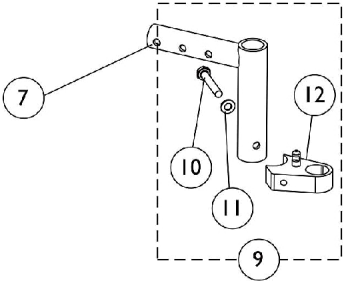

# Front Rigging Hanger Assembly

Before 5/22/06

Plug Button used when  
Front Rigging Hanger  
is not present

**Hanger Brackets for  
all Swingaway Front Riggings**

**Hanger Brackets for  
all Lift Off Front Riggings**

## Front Rigging Hanger Assembly Before 5/22/06

Item Number	Note	Part Number	Description	Quantity Per	
				Package	Assembly
1		1074640	Screw, Allen Head (1/4-28 x 1-1/4")	1	2
2		1085111	Nut, Hex (1/4-28)	1	2
3	A	1054866	Kit, Sector Block Hardware (Pair)	1	1
4			Screw, Hex Head w/ Patch (1/4-20 x 2")	1	2
5			Washer (1/4 x 1/2 x 1/16")	1	2
6			NLA - Block, Sector - Right	1	1
6			NLA - Block, Sector - Left	1	1
7		1086389	Tube, Support, Front Rigging Hanger, Black - Right	1	1
7		1086390	Tube, Support, Front Rigging Hanger, Black - Left	1	1
8		1127676	Package, Plug Button, Black (1")	10	1
9	B	1142975	Kit, Sector Block Hardware, Lift Off (Pair)	1	1
10			Screw, Hex Head (1/4-20 x 1-5/8")	1	2
11			Washer (1/4 x 1/2 x 1/16")	1	2
12			Block, Sector - Right	1	1
12			Block, Sector - Left	1	1