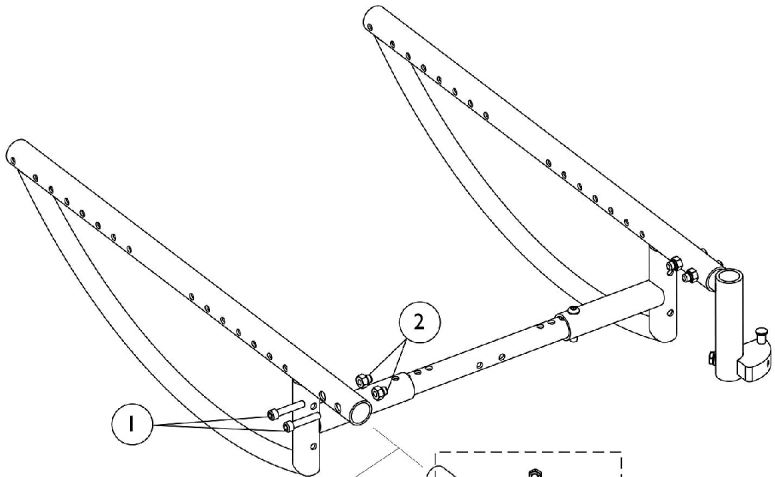

# Front Rigging Hanger Assembly

Before 5/22/06

Plug Button used when  
Front Rigging Hanger  
is not present

**Hanger Brackets for  
all Swingaway Front Riggings**

**Hanger Brackets for  
all Lift Off Front Riggings**

## Front Rigging Hanger Assembly Before 5/22/06

Item Number	Note	Part Number	Description	Quantity Per	
				Package	Assembly
1		1074640	Screw, Allen Head (1/4-28 x 1-1/4")	1	2
2		1085111	Nut, Hex (1/4-28)	1	2
3	A	1054866	Kit, Sector Block Hardware (Pair)	1	1
4			Screw, Hex Head w/ Patch (1/4-20 x 2")	1	2
5			Washer (1/4 x 1/2 x 1/16")	1	2
6			NLA - Block, Sector - Right	1	1
6			NLA - Block, Sector - Left	1	1
7		1086389	Tube, Support, Front Rigging Hanger, Black - Right	1	1
7		1086390	Tube, Support, Front Rigging Hanger, Black - Left	1	1
8		1127676	Package, Plug Button, Black (1")	10	1
9	B	1142975	Kit, Sector Block Hardware, Lift Off (Pair)	1	1
10			Screw, Hex Head (1/4-20 x 1-5/8")	1	2
11			Washer (1/4 x 1/2 x 1/16")	1	2
12			Block, Sector - Right	1	1
12			Block, Sector - Left	1	1