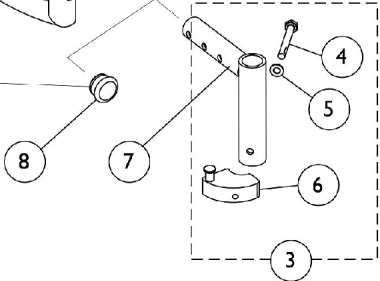

# Front Rigging Hanger Assembly

Before 5/22/06

Plug Button used when  
Front Rigging Hanger  
is not present

**Hanger Brackets for  
all Swingaway Front Riggings**

**Hanger Brackets for  
all Lift Off Front Riggings**

## Front Rigging Hanger Assembly Before 5/22/06

Item Number	Note	Part Number	Description	Quantity Per	
				Package	Assembly
1		1074640	Screw, Allen Head (1/4-28 x 1-1/4")	1	2
2		1085111	Nut, Hex (1/4-28)	1	2
3	A	1054866	Kit, Sector Block Hardware (Pair)	1	1
4			Screw, Hex Head w/ Patch (1/4-20 x 2")	1	2
5			Washer (1/4 x 1/2 x 1/16")	1	2
6			NLA - Block, Sector - Right	1	1
6			NLA - Block, Sector - Left	1	1
7		1086389	Tube, Support, Front Rigging Hanger, Black - Right	1	1
7		1086390	Tube, Support, Front Rigging Hanger, Black - Left	1	1
8		1127676	Package, Plug Button, Black (1")	10	1
9	B	1142975	Kit, Sector Block Hardware, Lift Off (Pair)	1	1
10			Screw, Hex Head (1/4-20 x 1-5/8")	1	2
11			Washer (1/4 x 1/2 x 1/16")	1	2
12			Block, Sector - Right	1	1
12			Block, Sector - Left	1	1