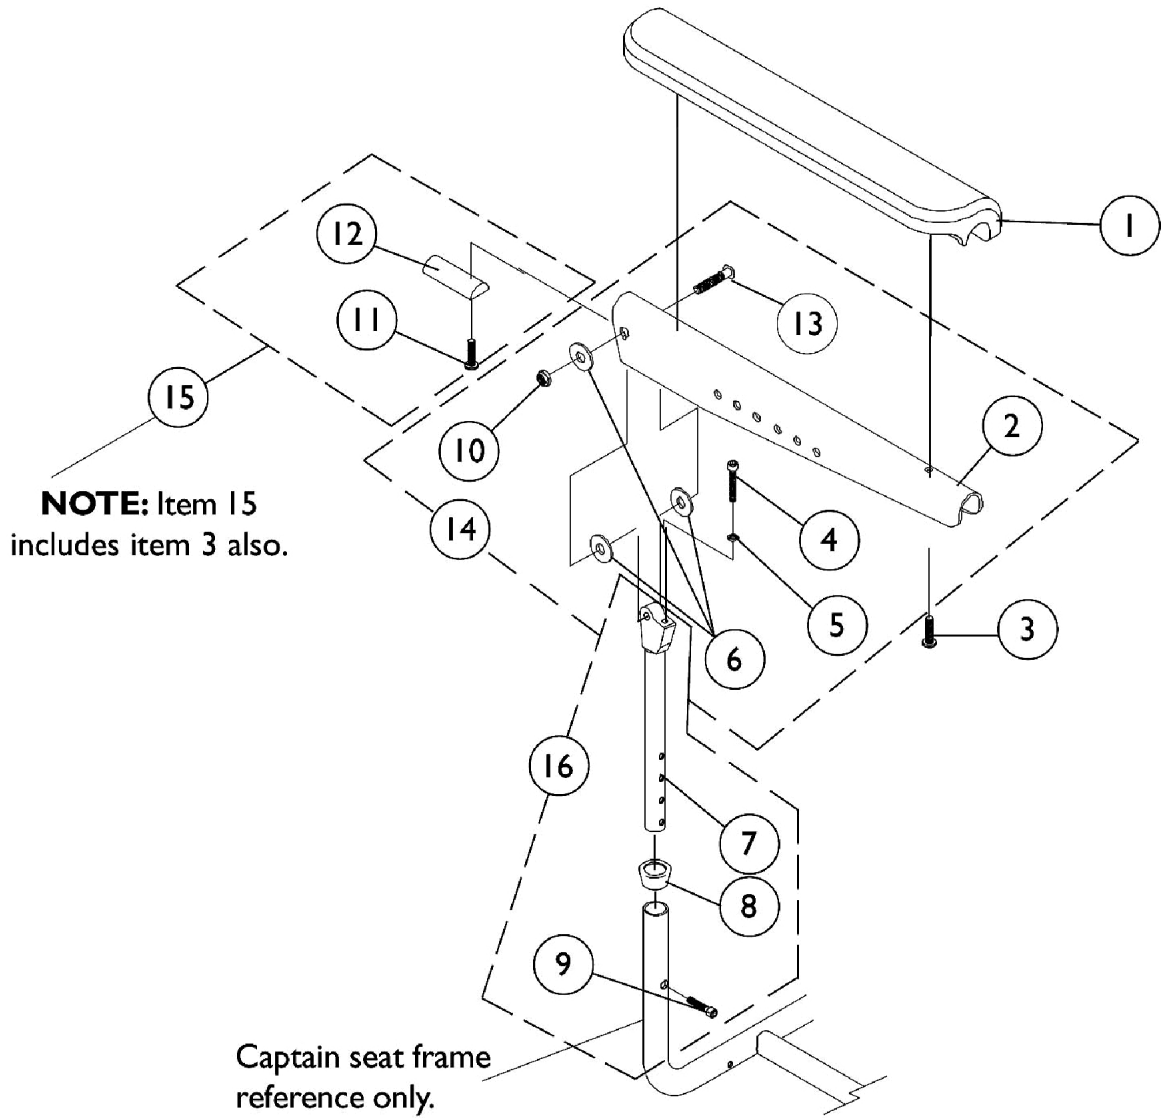

# Captain Seat Arms and Hardware

## 18" Wide Models

## Captain Seat Arms and Hardware 18" Wide Models

Item Number	Note	Part Number	Description	Quantity Per	
				Package	Assembly
1	A	1117328	Kit, Arm Pad w/ Screws, Full Length, Urethane Waterfall, Black (13" L x 2-5/8" W)	1	2
2		1071359-NLA	NLA - Plate, Armrest (Black)	1	2
3		1028755	Screw, Phillips Pan Head (#10-32 x 5/8")	1	4
4		1009837	Screw, Socket Button Head (1/4-20 x 1")	1	2
5		1025711-NLA	NLA - Nut, Hex (1/4-20)	1	2
6		1025704	Washer, Flat (5/16 x 5/8 x 1/16")	1	6
7		1070928	Tube, Arm, Upper Height and Width Adjustable, Black	1	2
8		15680X013	Anti-Rattle (1")	1	2
9		7930304-NLA	NLA - Screw, Socket Head (1/4-20 x 1-1/4")	25	2
10		1026906-NLA	NLA - Locknut (5/16-24)	1	2
11		1102546-NLA	NLA - Screw, Phillips Pan Head (#10-32 x 7/8")	1	2
12		1070106-NLA	NLA - Insert, Armrest, Black	1	2
13		1031026	Screw w/ Lug (5/16-24 x 1-3/8")	1	2
14	B	1074120-NLA	NLA - Kit, Armrest Attaching Hardware (Pair)	2	1
15	C	1073378-NLA	NLA - Kit, Arm Pad Attaching Hardware	2	1
16	D	1070756-NLA	NLA - Arm Tube Assembly, Upper Adjustable (Pair)	2	1