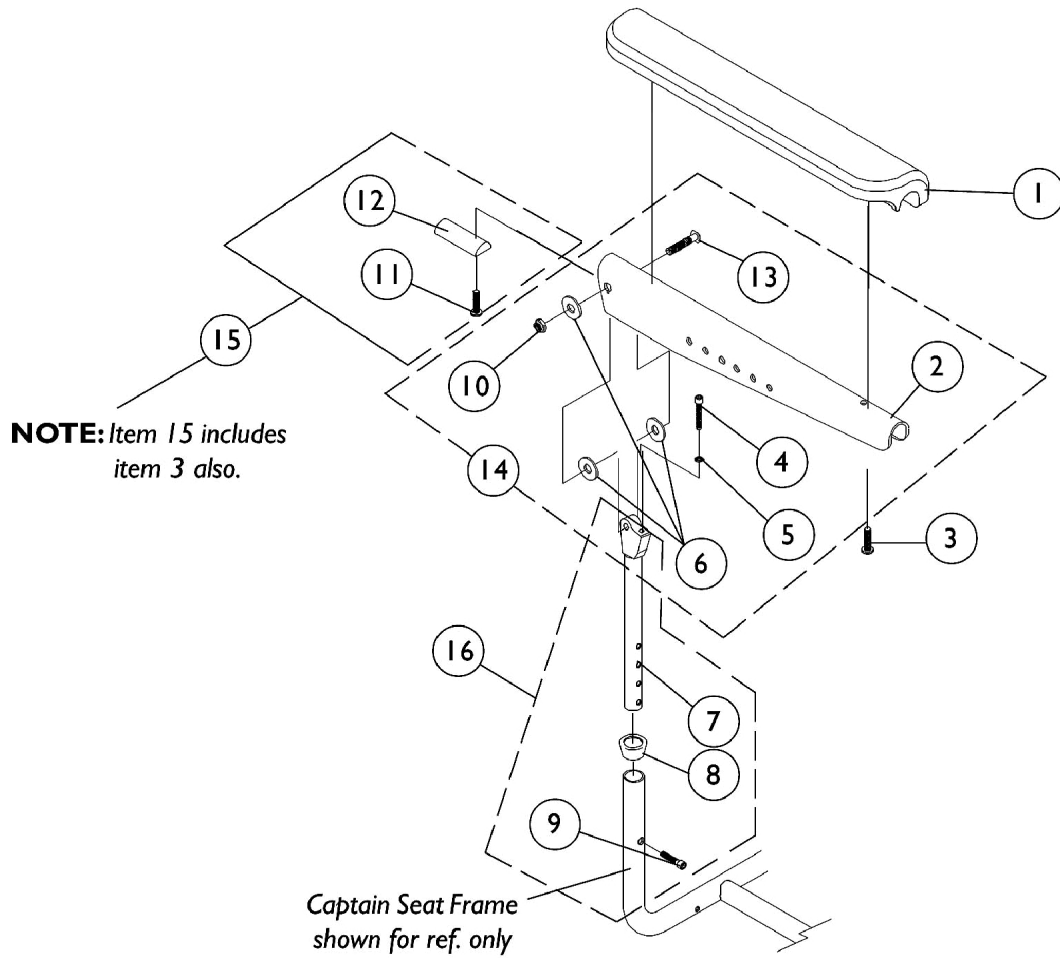

Captain Seat Arms & Hardware

18" Wide Models

Captain Seat Arms & Hardware 18" Wide Models

Item Number	Note	Part Number	Description	Quantity Per	
				Package	Assembly
1	A	1117328	Kit, Arm Pad w/ Screws, Full Length, Urethane Waterfall, Black (13" L x 2-5/8" W)	1	1
2		1071359-NLA	NLA - Plate, Armrest (Black)	1	1
3		1028755	Screw, Phillips Pan Head (#10-32 x 5/8")	1	2
4		1009837	Screw, Socket Button Head (1/4-20 x 1")	1	1
5		1025711-NLA	NLA - Nut, Hex (1/4-20)	1	1
6		1025704	Washer, Flat (5/16 x 5/8 x 1/16")	1	3
7		1070928	Tube, Arm, Upper Height and Width Adjustable, Black	1	1
8		15680X013	Anti-Rattle (1")	1	1
9		7930304-NLA	NLA - Screw, Socket Head (1/4-20 x 1-1/4")	25	1
10		1026906-NLA	NLA - Locknut (5/16-24)	1	1
11		1102546-NLA	NLA - Screw, Phillips Pan Head (#10-32 x 7/8")	1	1
12		1070106-NLA	NLA - Insert, Armrest, Black	1	1
13		1031026	Screw w/ Lug (5/16-24 x 1-3/8")	1	1
14	B	1074120-NLA	NLA - Kit, Armrest Attaching Hardware (Pair)	2	1
15	C	1073378-NLA	NLA - Kit, Arm Pad Attaching Hardware	2	1
16	D	1070756-NLA	NLA - Arm Tube Assembly, Upper Adjustable (Pair)	2	1

NOTE: A - As of 1/3/02 upholstered waterfall armpads were replaced with black urethane waterfall armpads. Order in pairs for chairs manufactured before 1/3/02.
 B - Includes Items 2, 4, 5, 6, 10, and 13.
 C - Includes Items 3, 11, and 12.
 D - Includes Items 7-9.